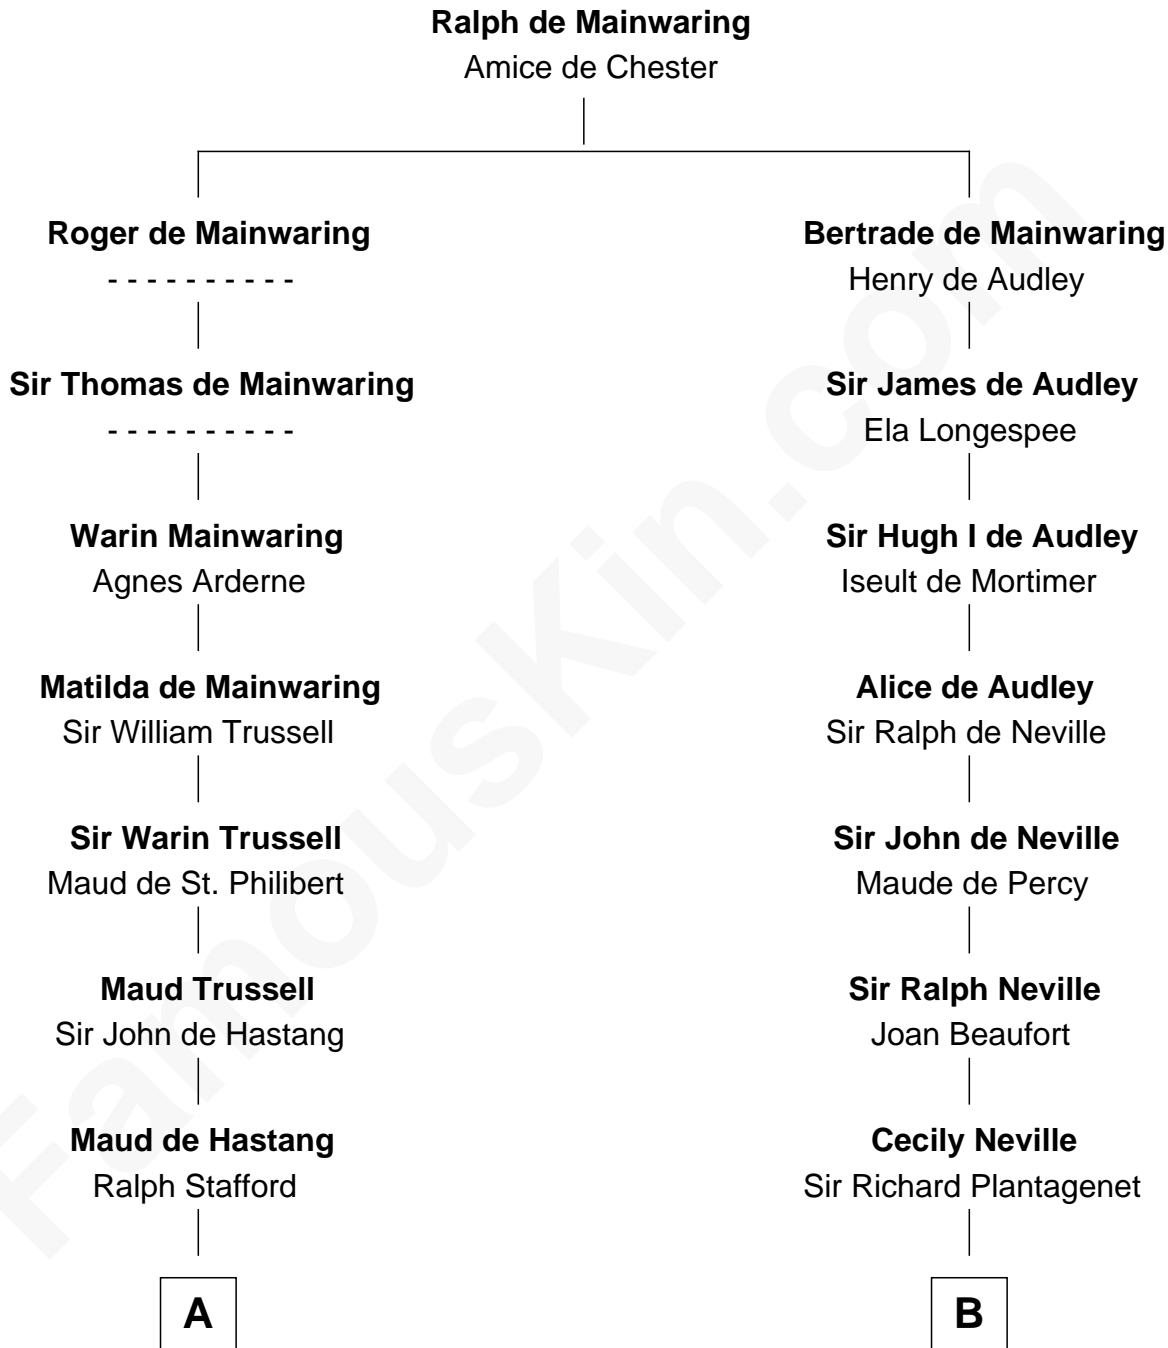

FamousKin.com

Relationship Chart of

Julia (Ward) Howe

Author of "The Battle Hymn of the Republic"

10th cousin 11 times removed of

Queen Elizabeth I
Queen of England

C

—
Deborah Greene

Simon Ray

—
Anna Ray

Samuel Ward

—
Samuel Ward

Phebe Greene

—
Samuel Ward

Julia Rush Cutler

—
Julia (Ward) Howe

American Poet

FamousKin.com