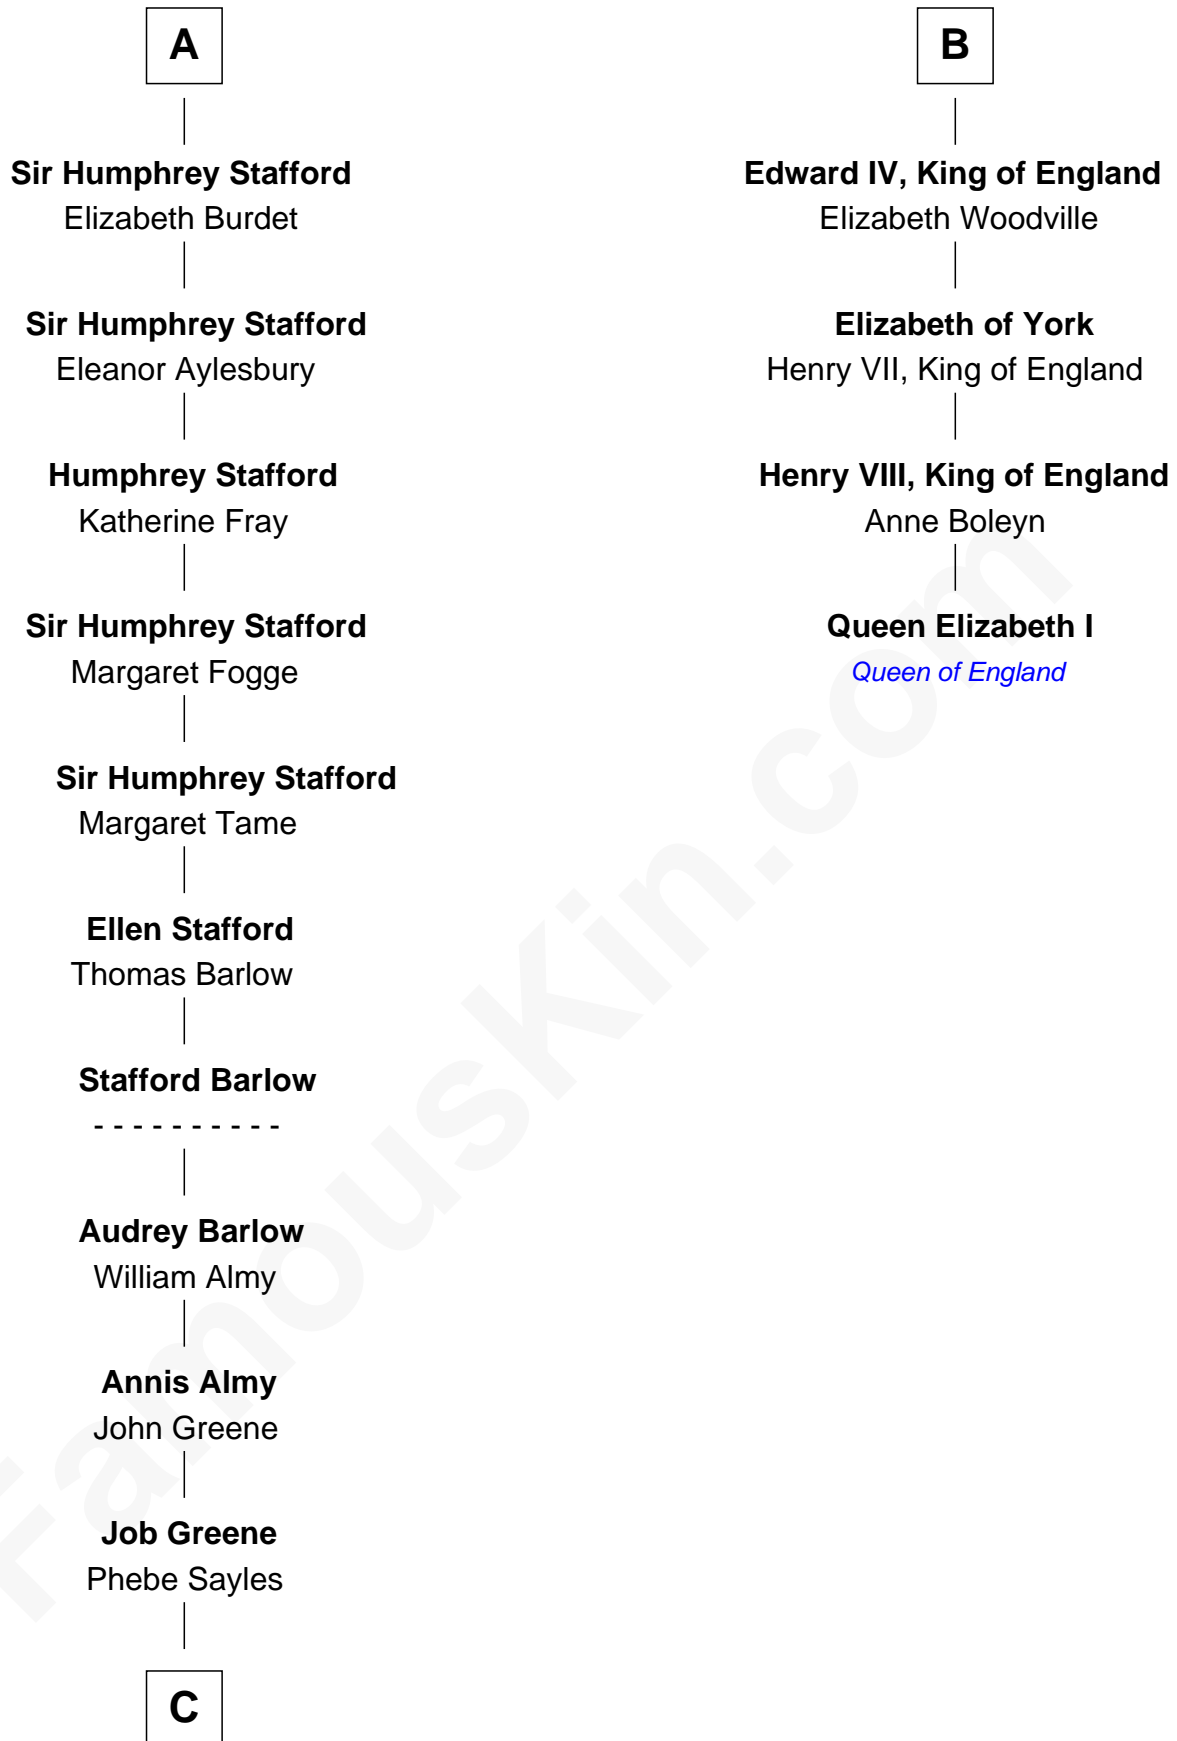

FamousKin.com

Relationship Chart of

Julia (Ward) Howe

Author of "The Battle Hymn of the Republic"

10th cousin 11 times removed of

Queen Elizabeth I
Queen of England

C

—
Deborah Greene

Simon Ray

—
Anna Ray

Samuel Ward

—
Samuel Ward

Phebe Greene

—
Samuel Ward

Julia Rush Cutler

—
Julia (Ward) Howe