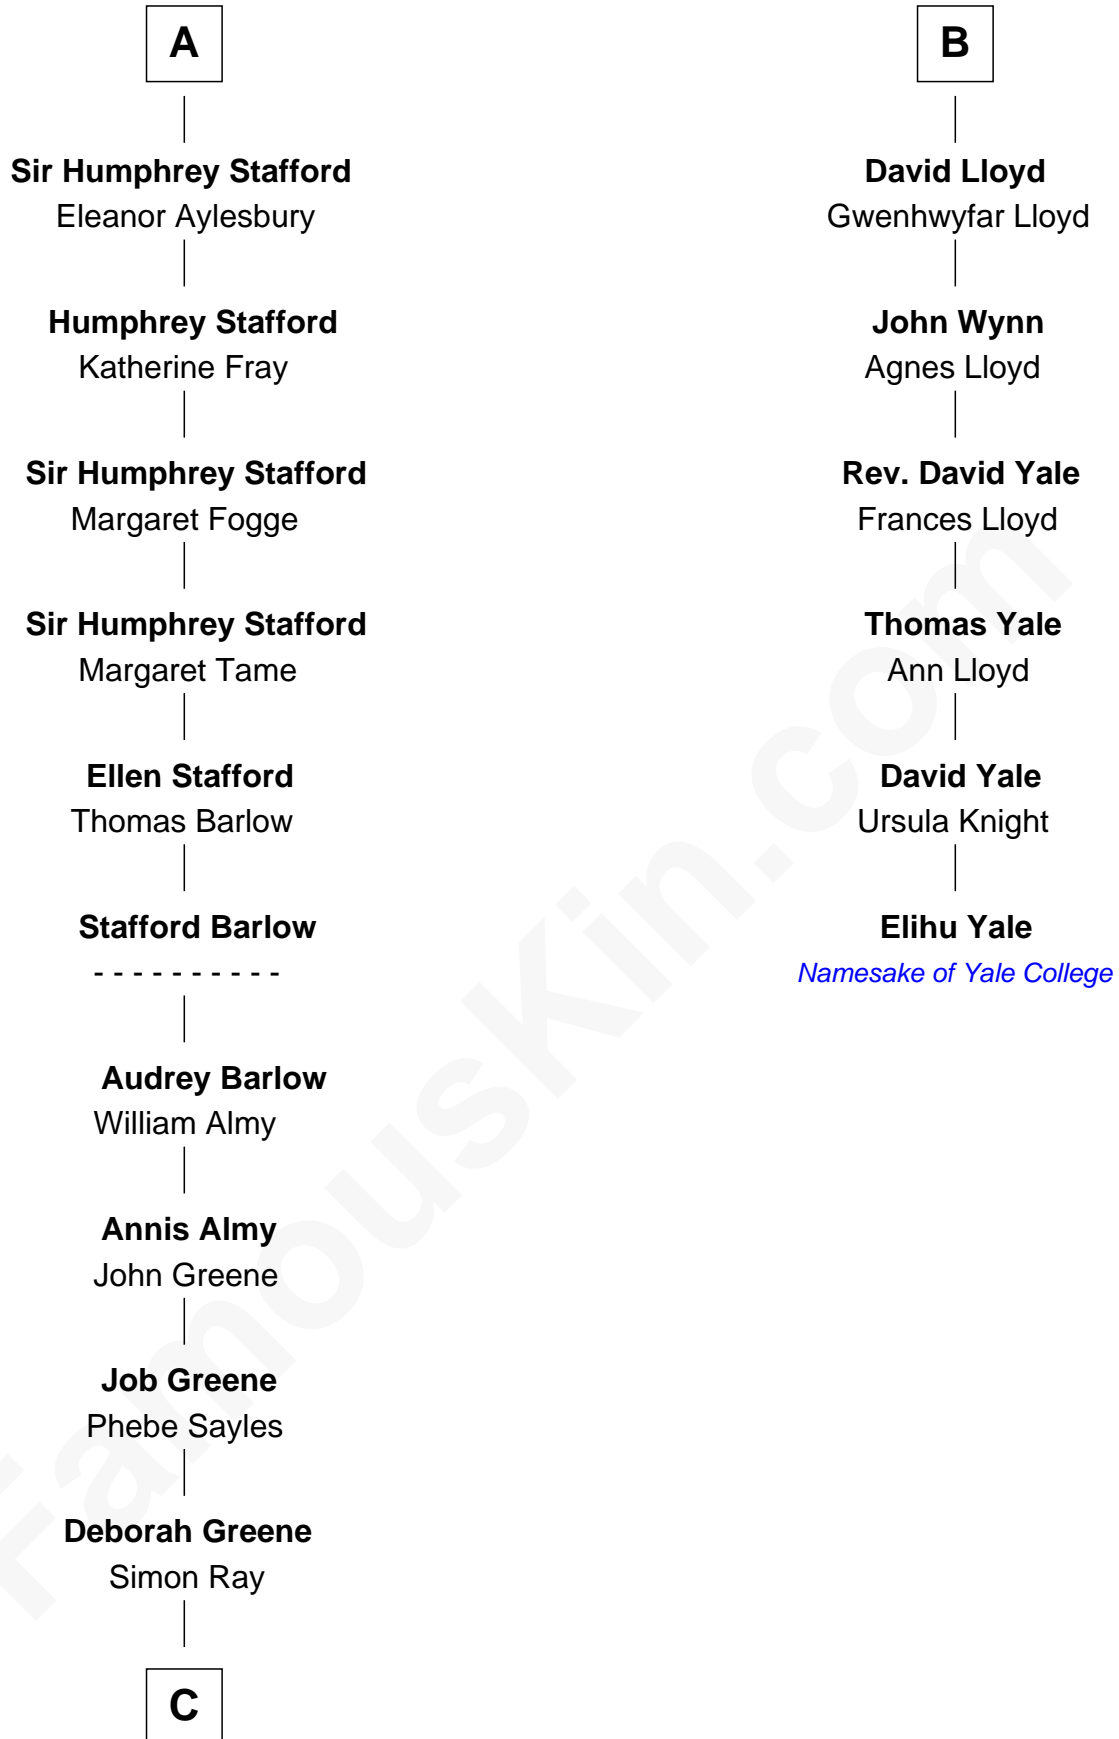

FamousKin.com

Relationship Chart of

Julia (Ward) Howe

Author of "The Battle Hymn of the Republic"

12th cousin 8 times removed of

Elihu Yale

Benefactor and Namesake of Yale College

C

—
Anna Ray
Samuel Ward

—
Samuel Ward
Phebe Greene

—
Samuel Ward
Julia Rush Cutler

—
Julia (Ward) Howe
American Poet

FamousKin.com