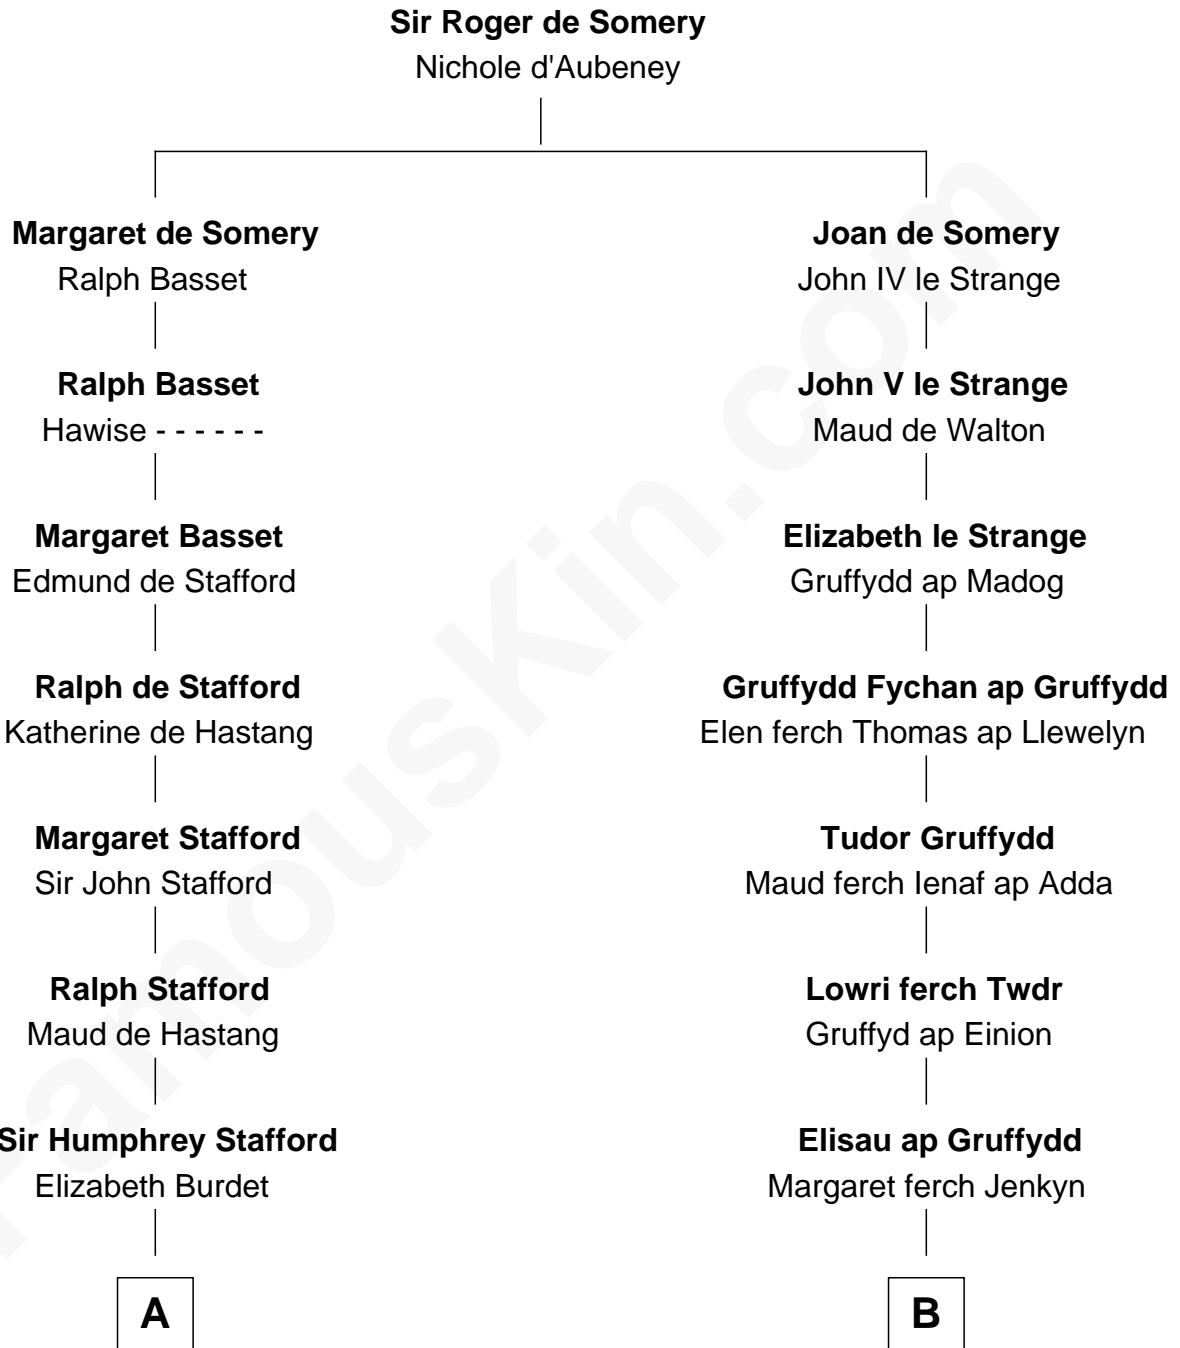

FamousKin.com

Relationship Chart of

Julia (Ward) Howe

Author of "The Battle Hymn of the Republic"

12th cousin 8 times removed of

Elihu Yale

Benefactor and Namesake of Yale College

C

—
Anna Ray
Samuel Ward

—
Samuel Ward
Phebe Greene

—
Samuel Ward
Julia Rush Cutler

—
Julia (Ward) Howe
American Poet

FamousKin.com