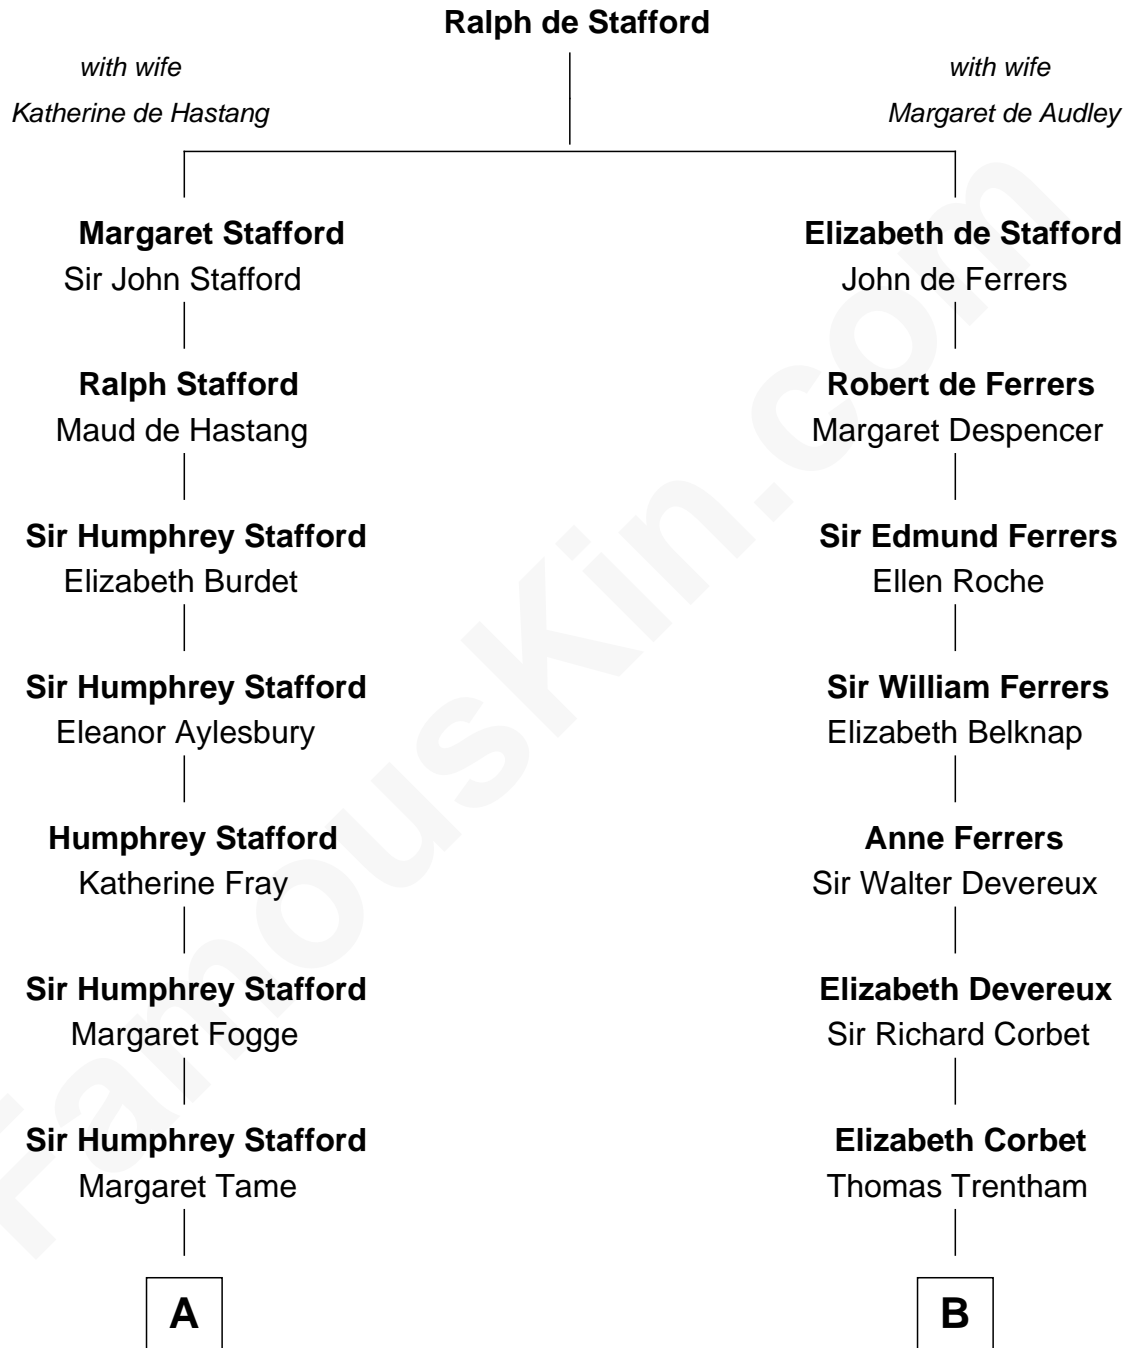

FamousKin.com

Relationship Chart of

Julia (Ward) Howe

Author of "The Battle Hymn of the Republic"

16th cousin 5 times removed of

Christopher Reeve
Movie Actor

C

Sarah Wyatt Carpenter