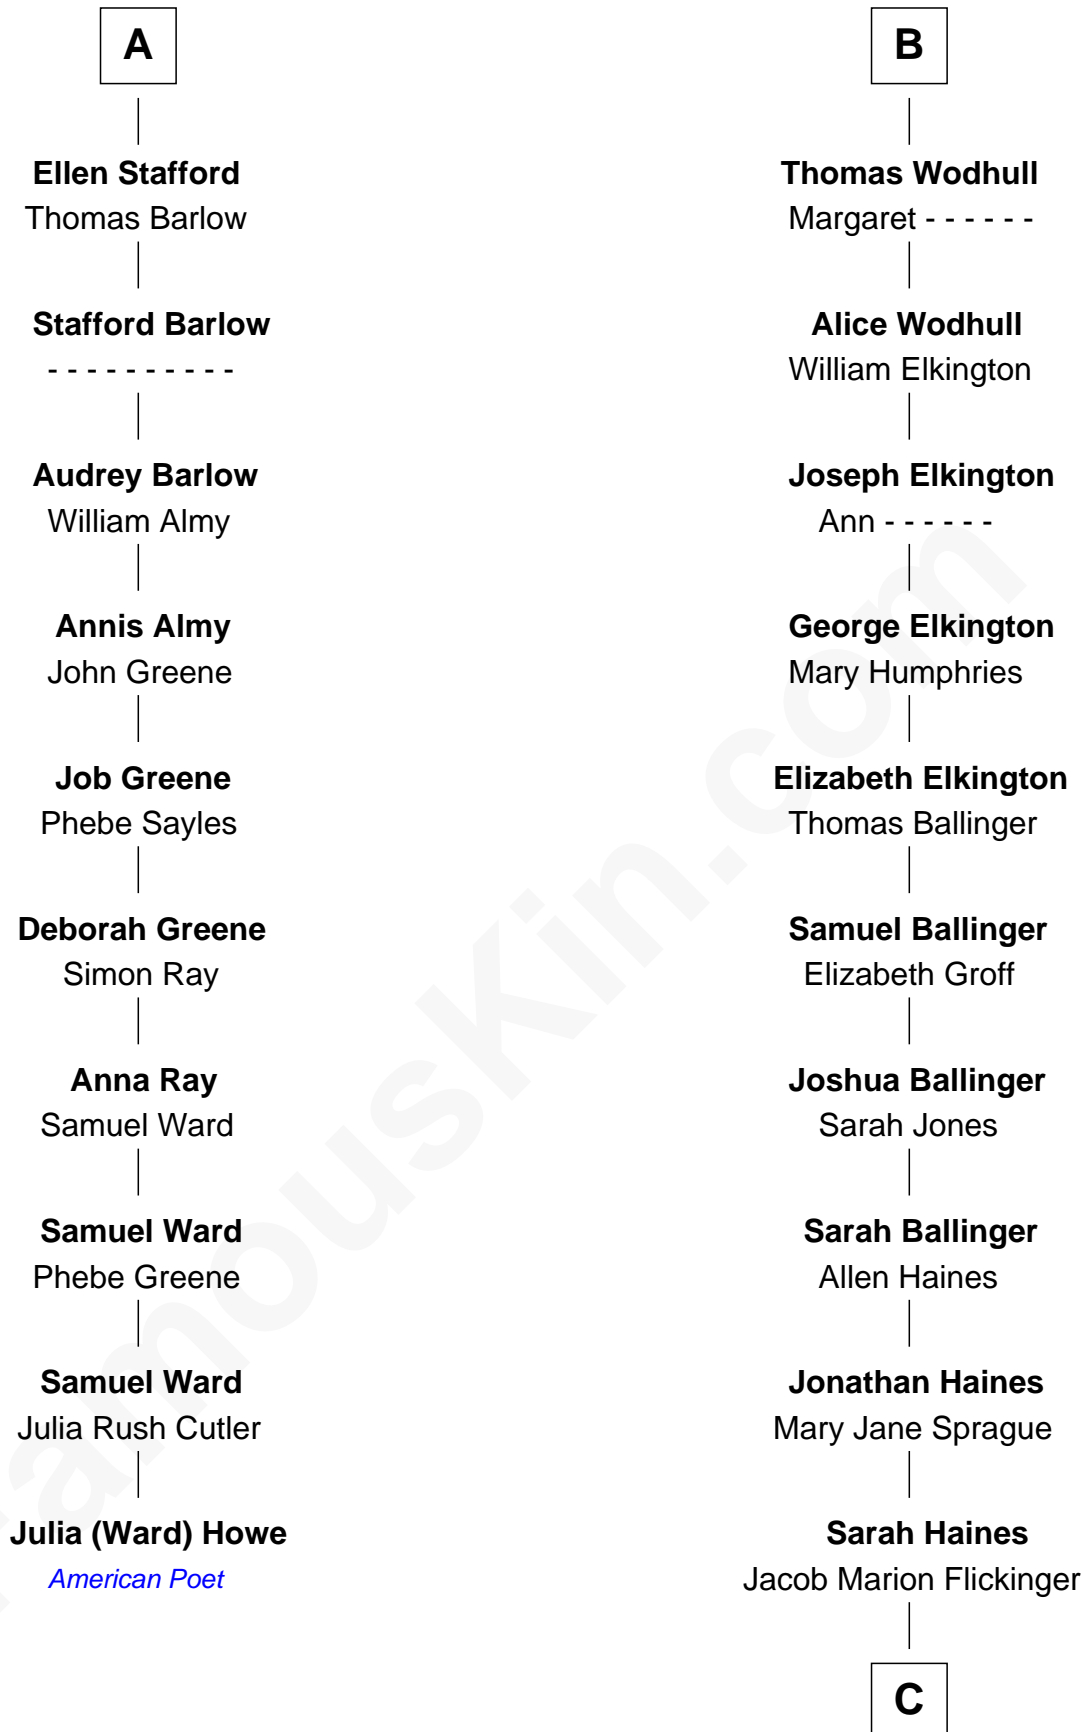

FamousKin.com
Relationship Chart of
Julia (Ward) Howe

Author of "The Battle Hymn of the Republic"

16th cousin 3 times removed of

Barbara (Pierce) Bush

First Lady of President George H.W. Bush

Sir Warin Trussell
 Maud de St. Philibert

C

Lulu Dell Flickinger
James Edgar Robinson

Pauline Robinson
Marvin Pierce

Barbara (Pierce) Bush
First Lady of George H.W. Bush

FamousKin.com