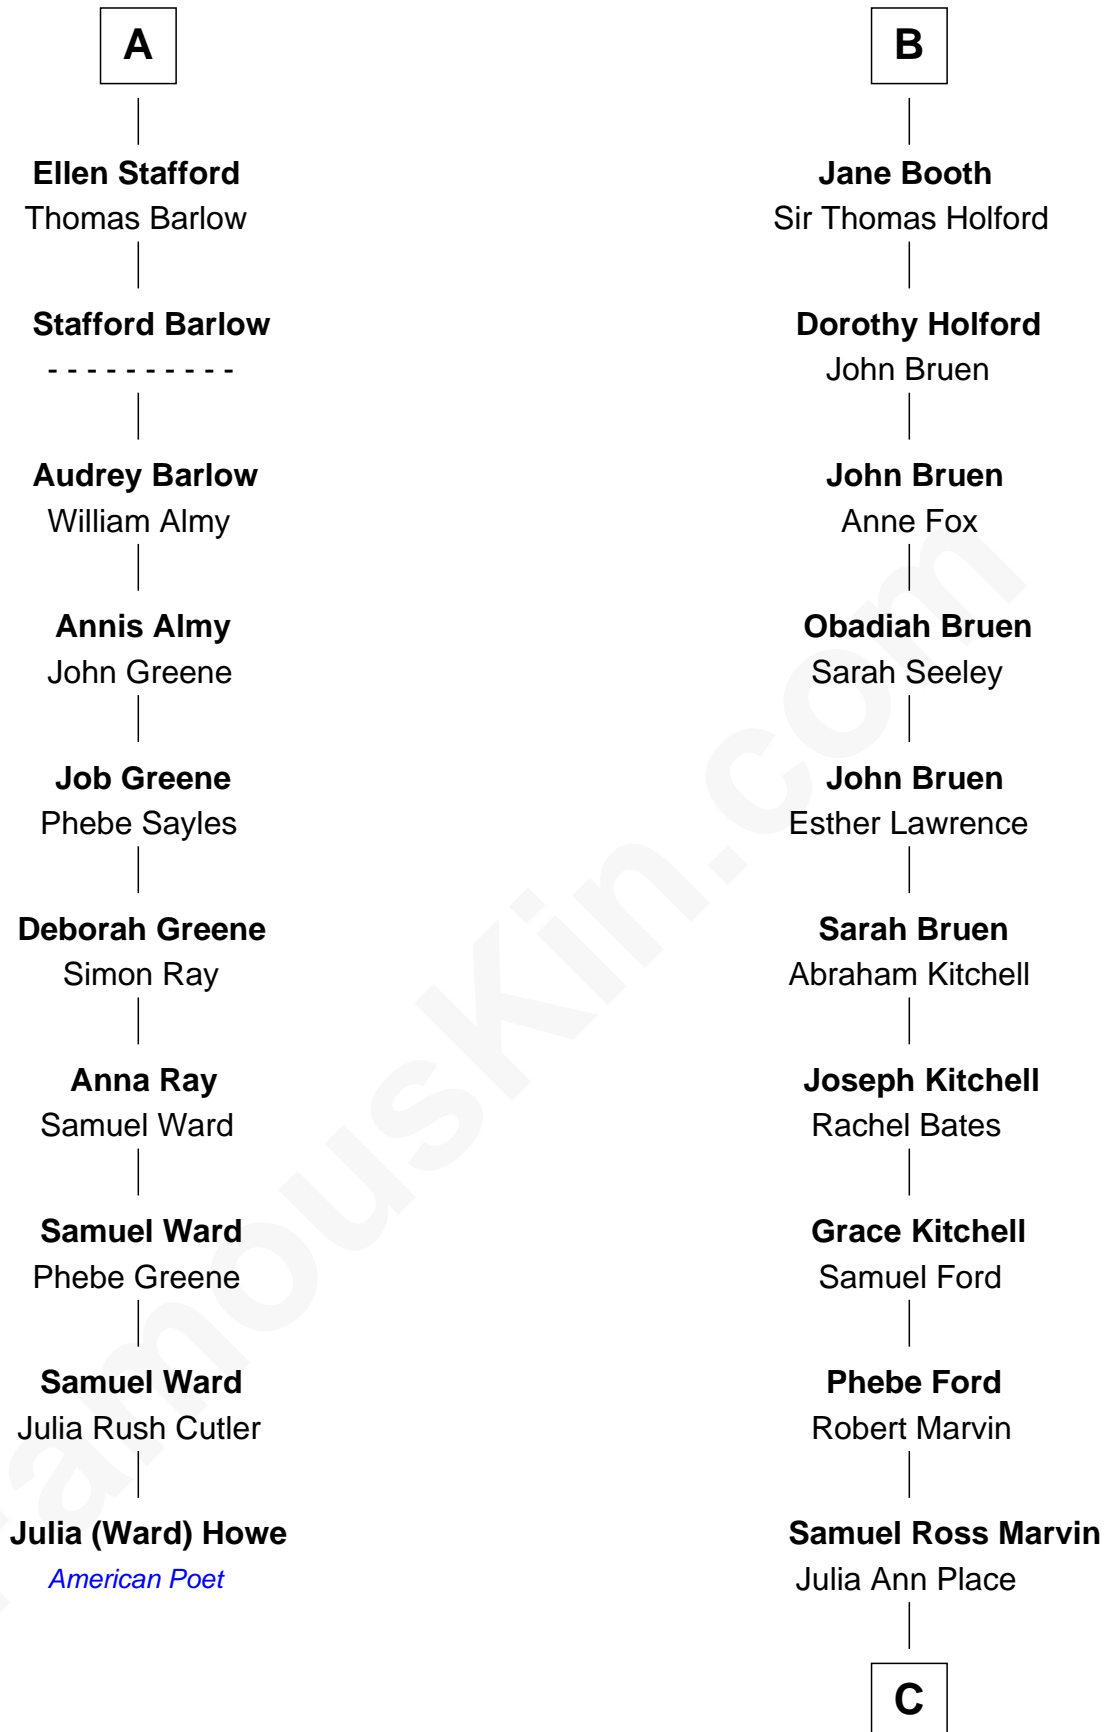

FamousKin.com
Relationship Chart of
Julia (Ward) Howe

Author of "The Battle Hymn of the Republic"

16th cousin 4 times removed of

Barbara (Pierce) Bush

First Lady of President George H.W. Bush

C

Jerome Place Marvin

Martha Ann Stokes

Mabel Marvin

Scott Pierce

Marvin Pierce

Pauline Robinson

Barbara (Pierce) Bush

First Lady of George H.W. Bush