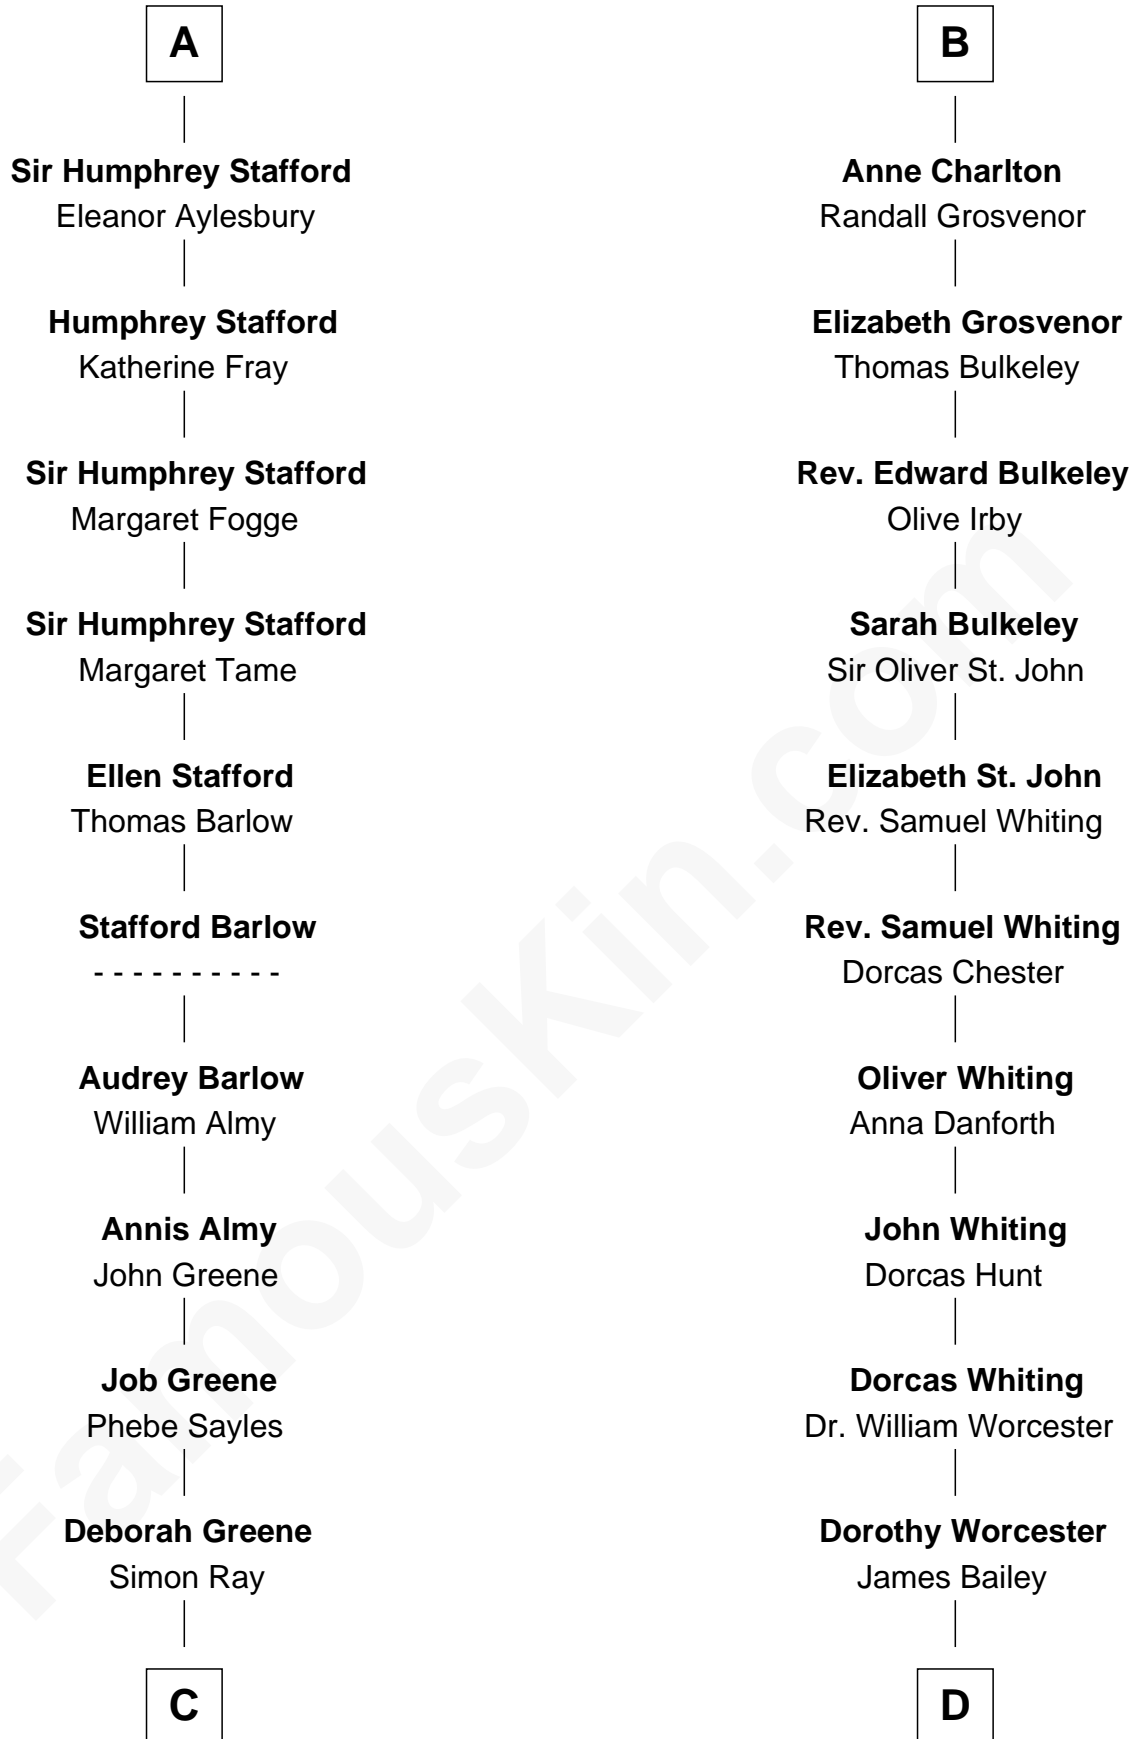

FamousKin.com

Relationship Chart of

Julia (Ward) Howe

Author of "The Battle Hymn of the Republic"

20th cousin 1 time removed of

Bette Davis
Movie Actress

Sir Roger de Somery
Nichole d'Aubenev

Margaret de Somery

Sir Henry de Erdington

Joan de Wolvey

Sir Giles de Erdington

Elizabeth de Tolthorpe

Margaret de Erdington

Sir Roger Corbet

Sir Robert Corbet

Margaret - - - - -

Mary Corbet

Robert Charlton

Richard Charlton

Elizabeth Mainwaring

B

C

Anna Ray
Samuel Ward

Samuel Ward
Phebe Greene