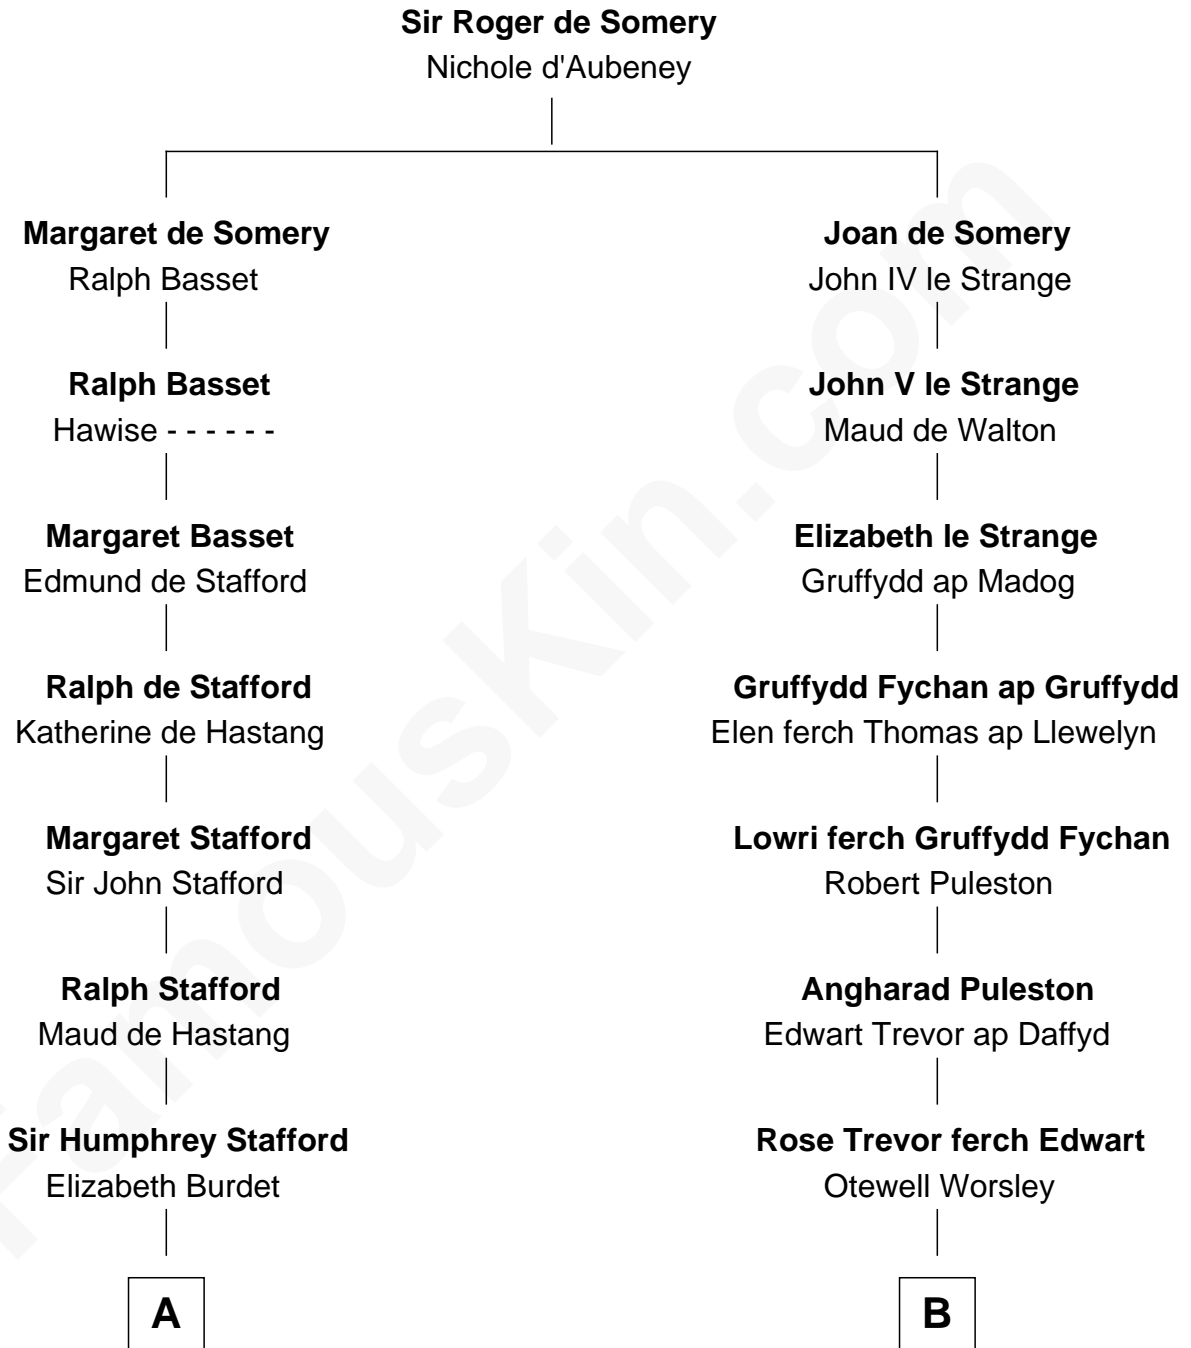

FamousKin.com

Relationship Chart of

Julia (Ward) Howe

Author of "The Battle Hymn of the Republic"

18th cousin 2 times removed of

Eliphalet Remington

Founder of Remington Arms Company

C

Anna Ray
Samuel Ward

Samuel Ward
Phebe Greene

Samuel Ward
Julia Rush Cutler

Julia (Ward) Howe
American Poet

D

Elizabeth Kilbourn
Eliphalet Remington

Eliphalet Remington
Founder of Remington Arms Company

FamousKin.com