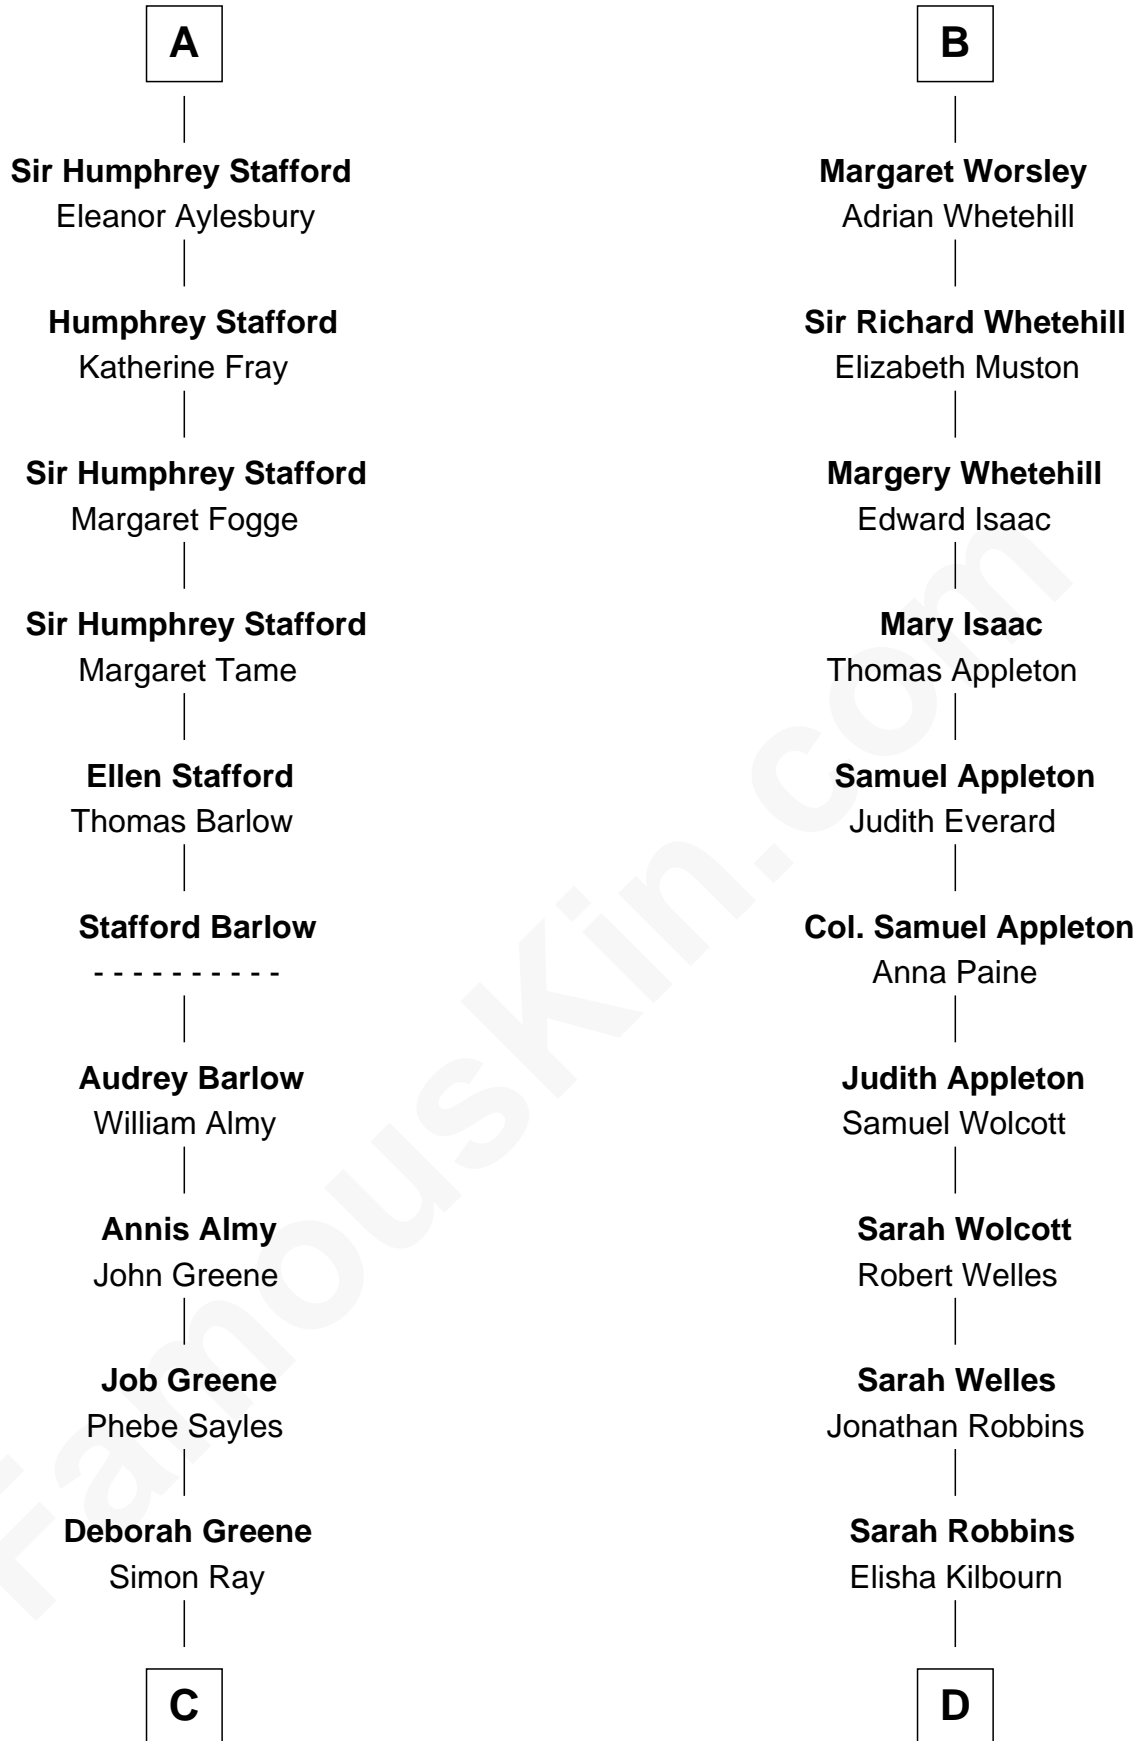

FamousKin.com

Relationship Chart of

Julia (Ward) Howe

Author of "The Battle Hymn of the Republic"

18th cousin 2 times removed of

Eliphalet Remington

Founder of Remington Arms Company

C

Anna Ray
Samuel Ward

Samuel Ward
Phebe Greene

Samuel Ward
Julia Rush Cutler

Julia (Ward) Howe
American Poet

D

Elizabeth Kilbourn
Eliphalet Remington

Eliphalet Remington
Founder of Remington Arms Company

FamousKin.com