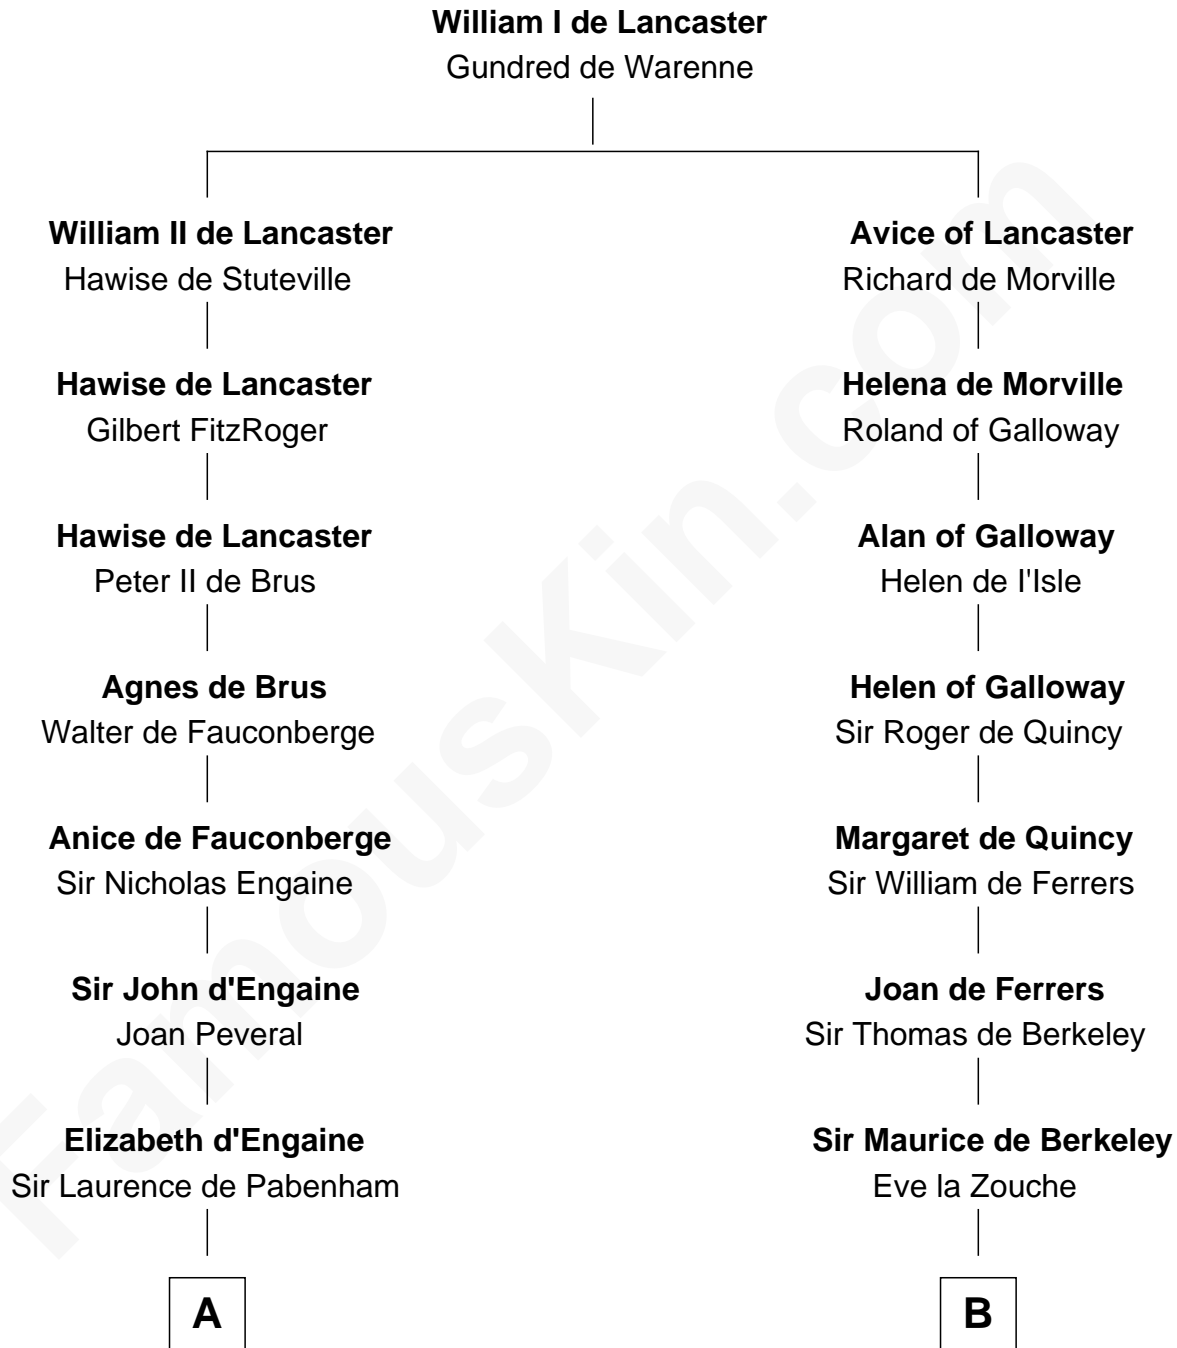

FamousKin.com

Relationship Chart of

Julia (Ward) Howe

Author of "The Battle Hymn of the Republic"

16th cousin 5 times removed of

Richard More

(c1614 - c1696) Mayflower passenger 1620

MAYFLOWER

C

—
Deborah Greene

Simon Ray

—
Anna Ray

Samuel Ward

—
Samuel Ward

Phebe Greene

—
Samuel Ward