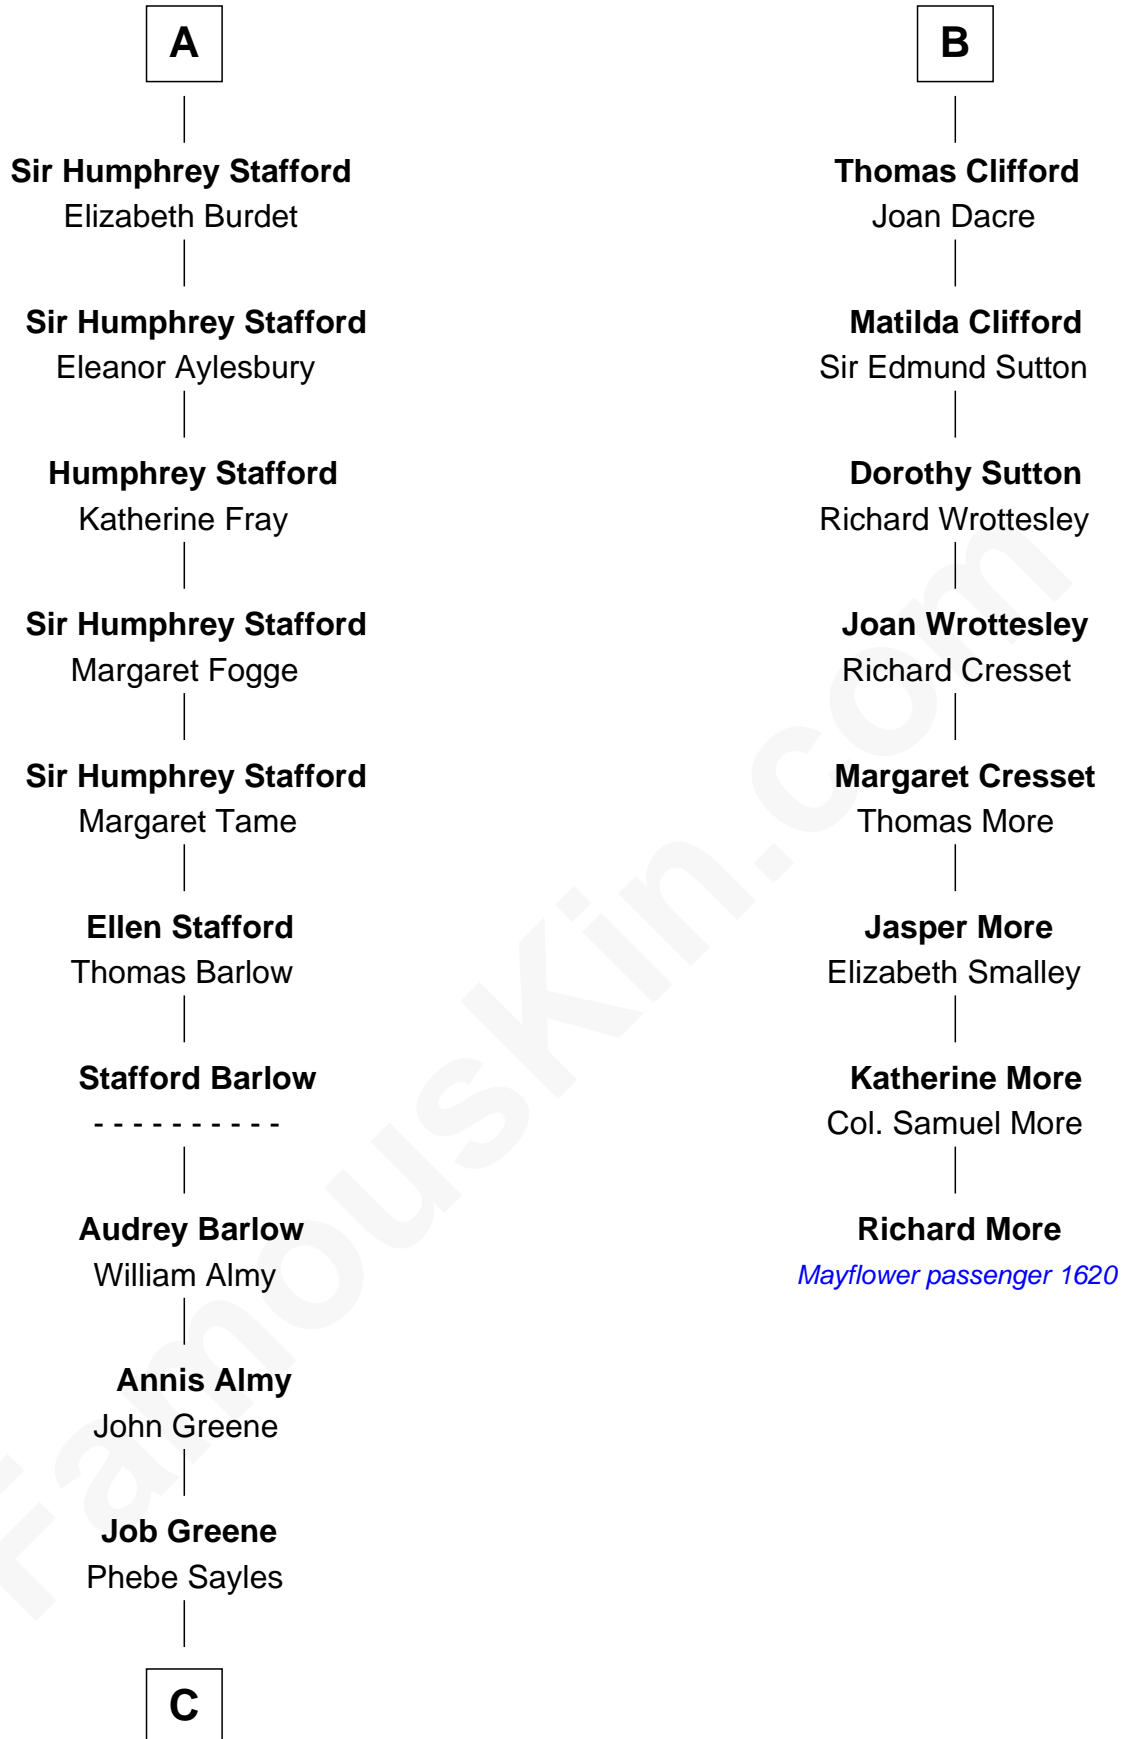

## Relationship Chart of

### Julia (Ward) Howe

Author of "The Battle Hymn of the Republic"

14th cousin 7 times removed of

**Richard More**

(c1614 - c1696) Mayflower passenger 1620

**MAYFLOWER**

**C**

—  
**Deborah Greene**

Simon Ray

—  
**Anna Ray**

Samuel Ward

—  
**Samuel Ward**

Phebe Greene

—  
**Samuel Ward**

Julia Rush Cutler

—  
**Julia (Ward) Howe**