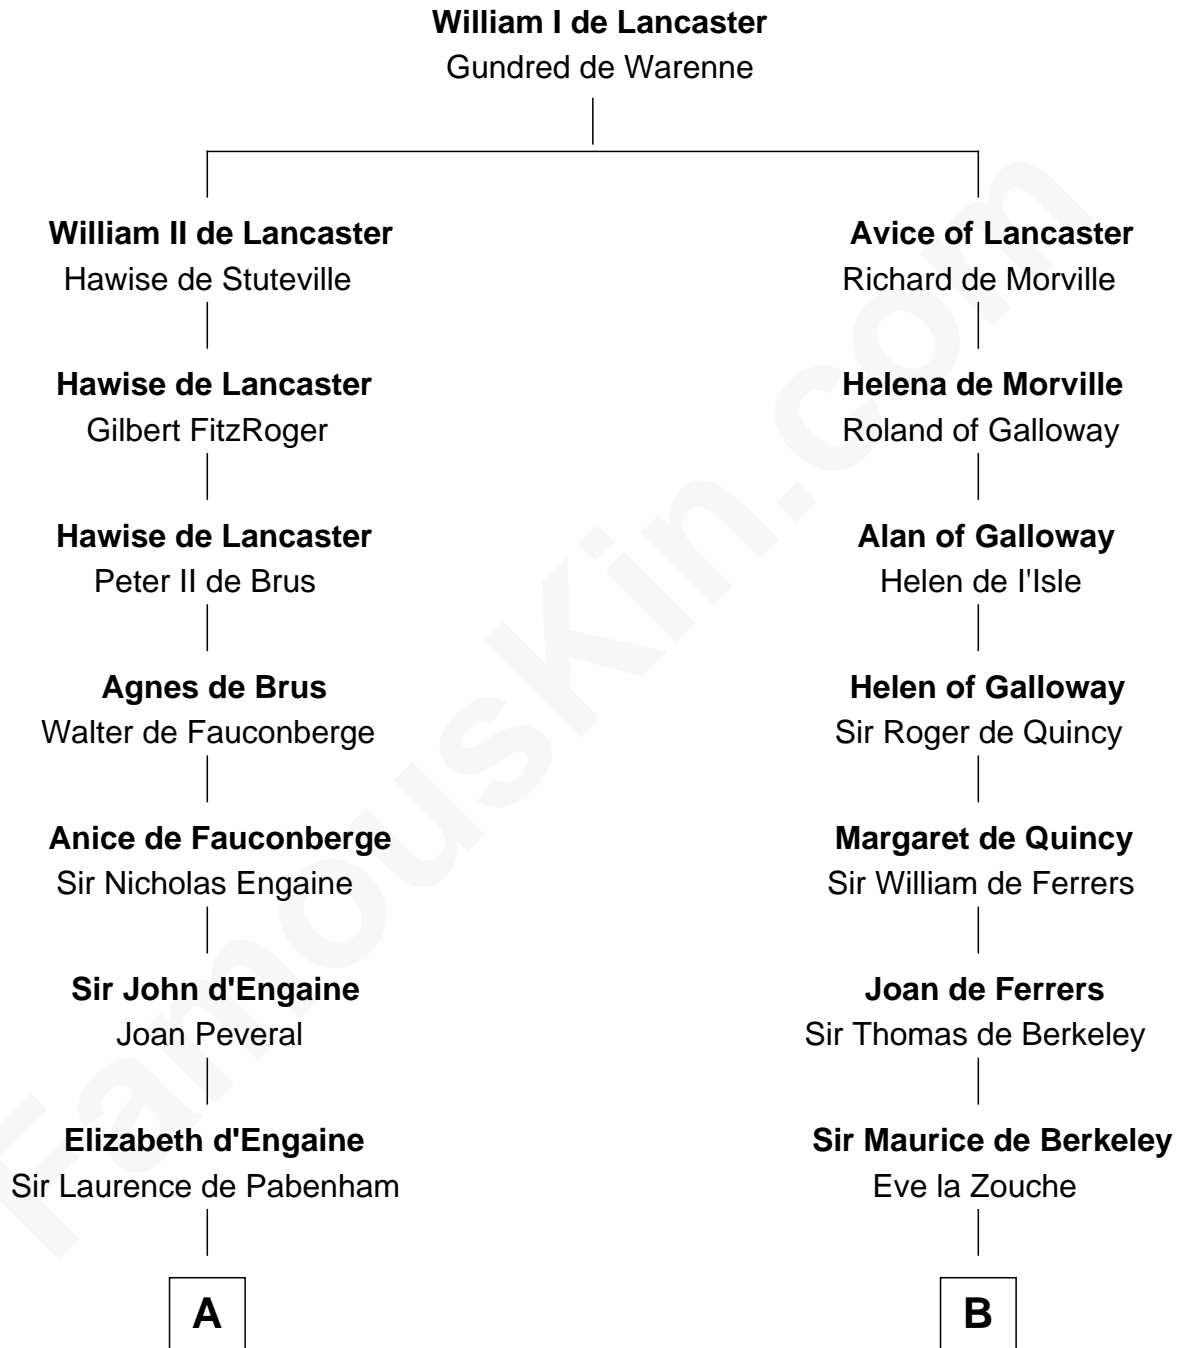

## Relationship Chart of

### Julia (Ward) Howe

Author of "The Battle Hymn of the Republic"

21st cousin of

### Nicholas Gilman

Signer of the U.S. Constitution

**C**

**Deborah Greene**

Simon Ray

**Anna Ray**

Samuel Ward

**Samuel Ward**