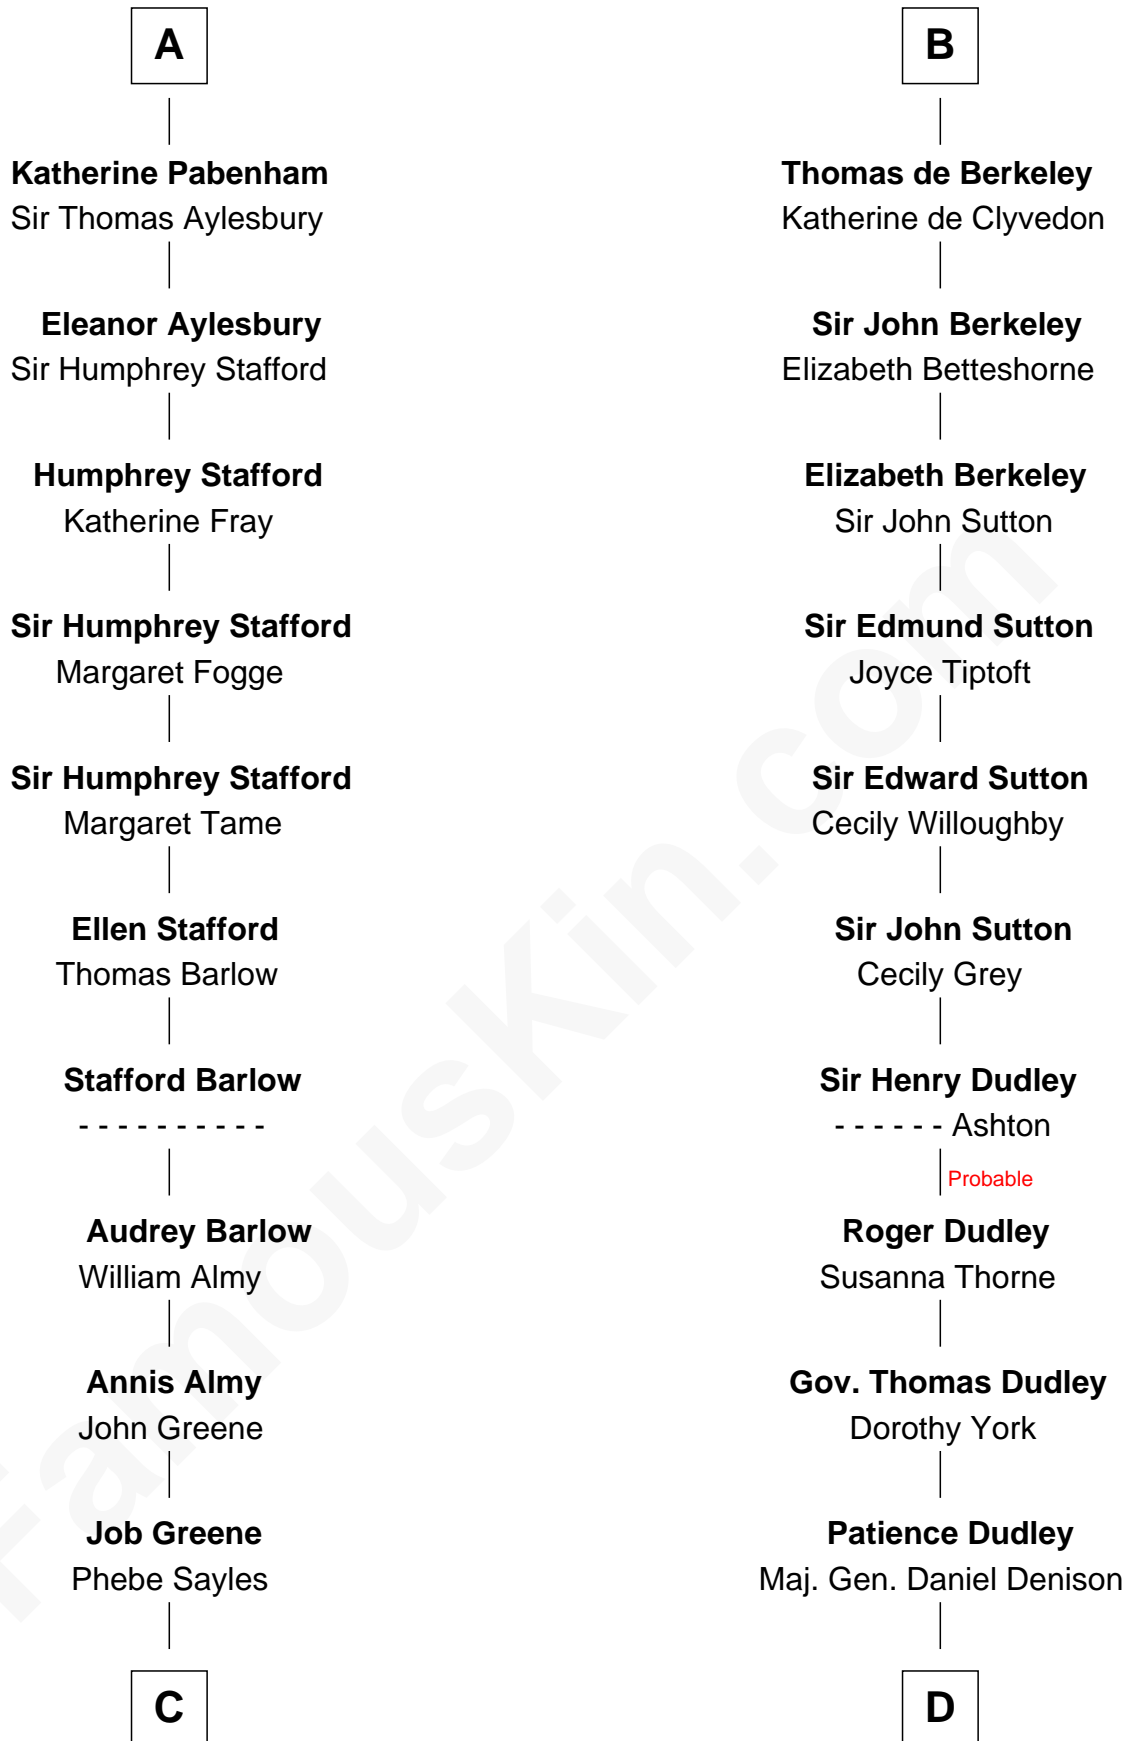

## Relationship Chart of

### Julia (Ward) Howe

Author of "The Battle Hymn of the Republic"

21st cousin of

### Nicholas Gilman

Signer of the U.S. Constitution

**C**

**Deborah Greene**

Simon Ray

**Anna Ray**

Samuel Ward

**Samuel Ward**