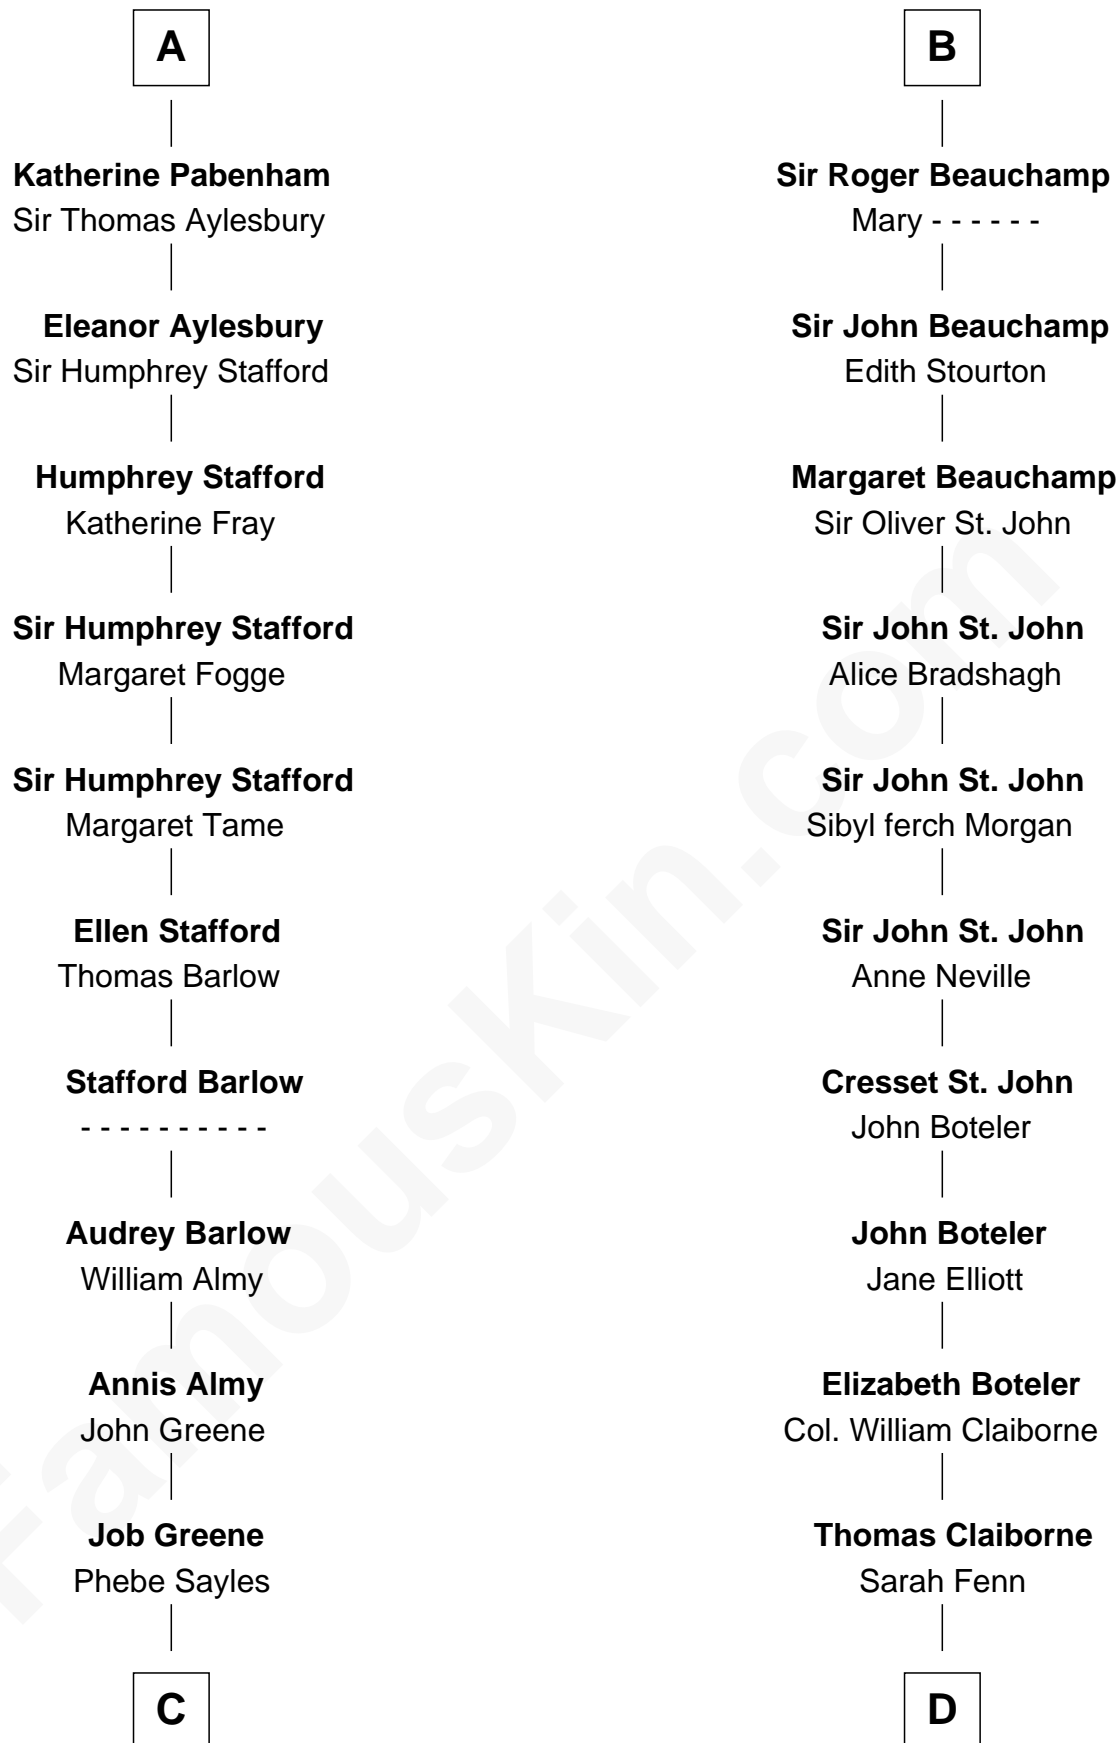

FamousKin.com

Relationship Chart of

Julia (Ward) Howe

Author of "The Battle Hymn of the Republic"

20th cousin 1 time removed of

William C. C. Claiborne

1st Governor of Louisiana

C

Deborah Greene

Simon Ray

Anna Ray

Samuel Ward

Samuel Ward

Phebe Greene

Samuel Ward

Julia Rush Cutler