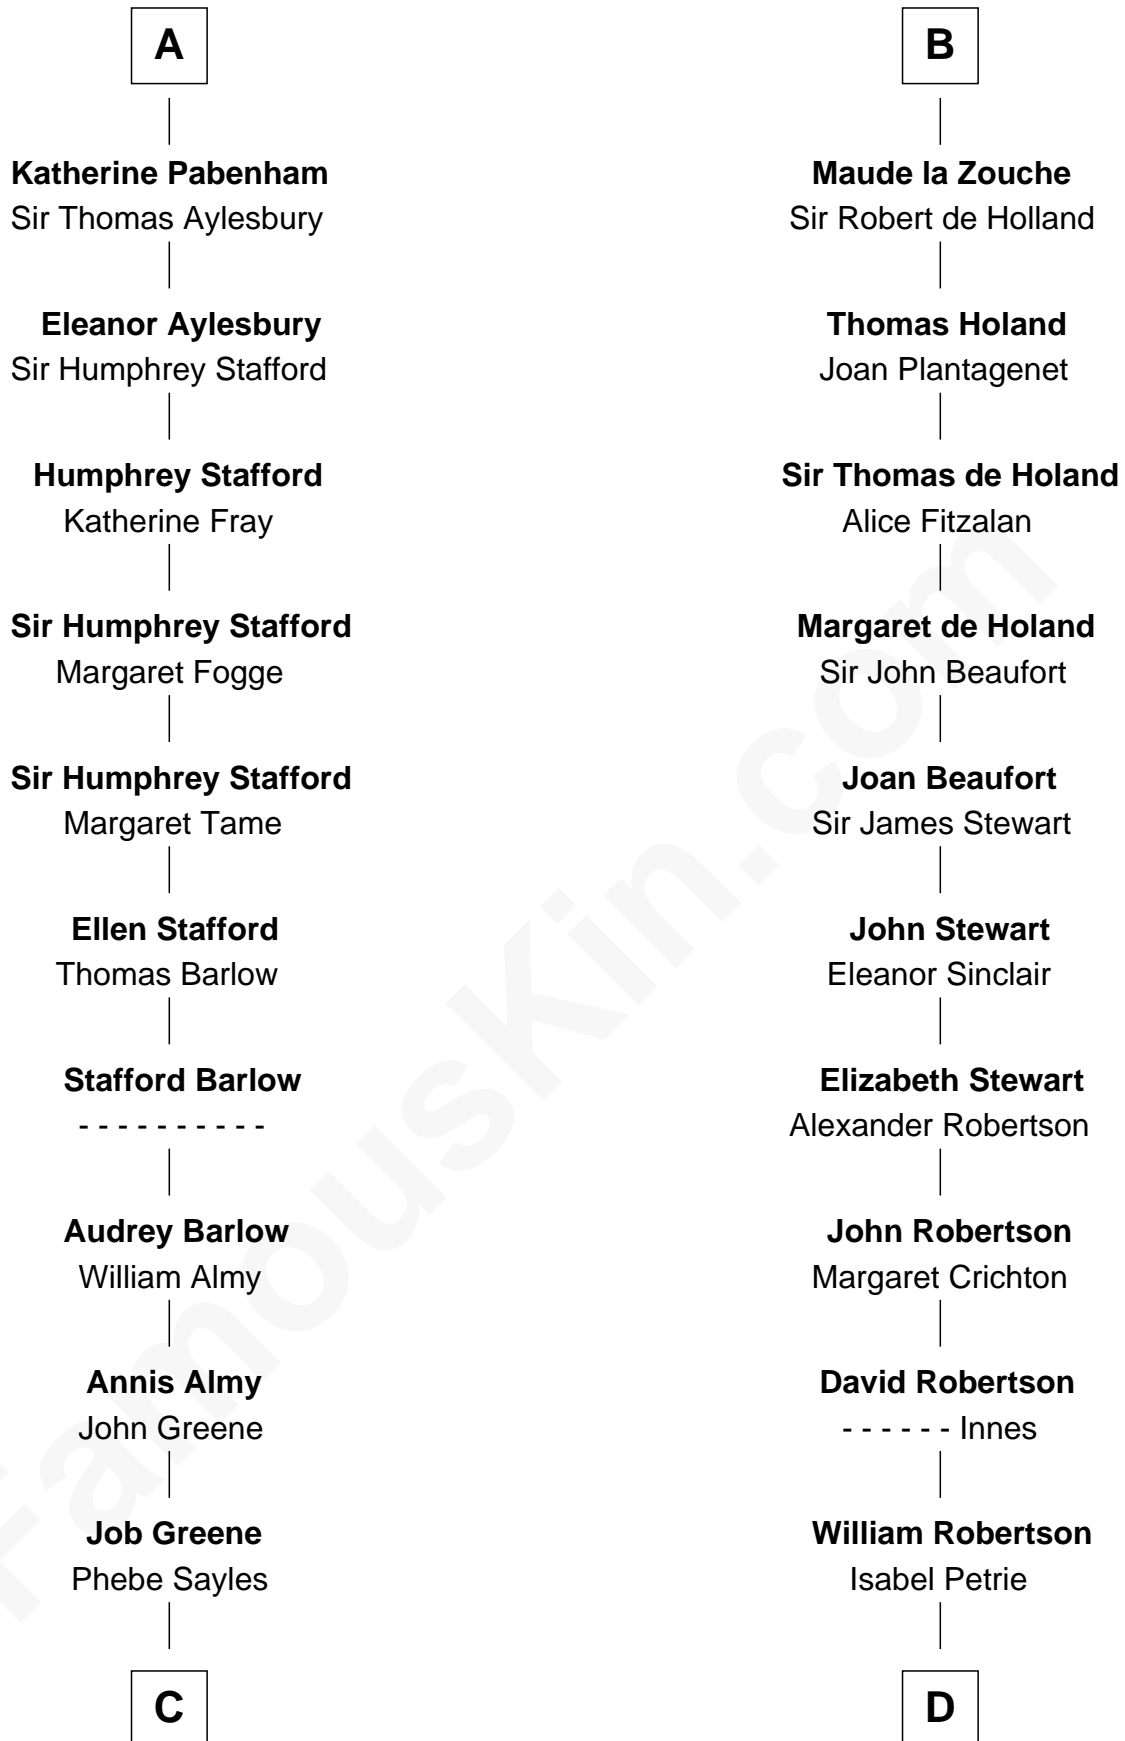

FamousKin.com

Relationship Chart of

Julia (Ward) Howe

Author of "The Battle Hymn of the Republic"

20th cousin 1 time removed of

Patrick Henry

1st and 6th Governor of Virginia

William I de Lancaster
Gundred de Warenne

William II de Lancaster
Hawise de Stuteville

Hawise de Lancaster
Gilbert FitzRoger

Hawise de Lancaster
Peter II de Brus

Agnes de Brus
Walter de Fauconberge

Anice de Fauconberge
Sir Nicholas Engaine

Sir John d'Engaine
Joan Peveral

Elizabeth d'Engaine
Sir Laurence de Pabenharn

A

Avice of Lancaster
Richard de Morville

Helena de Morville
Roland of Galloway

Alan of Galloway
Helen de l'Isle

Helen of Galloway
Sir Roger de Quincy

Ellen de Quincy
Alan la Zouche

Sir Roger la Zouche
Ela Longespee

Sir Alan la Zouche
Eleanor de Segrave

B

C

Deborah Greene

Simon Ray

Anna Ray

Samuel Ward