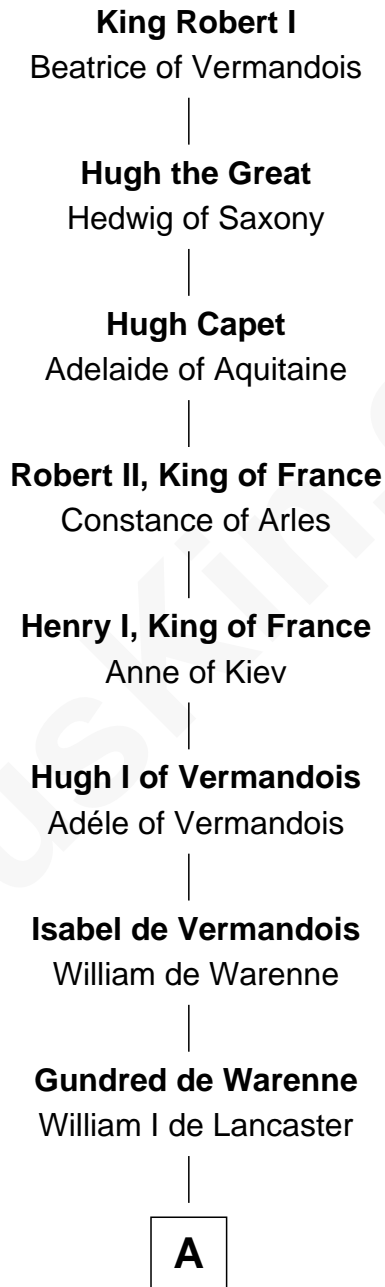

# FamousKin.com

## Relationship Chart of

### Julia (Ward) Howe

Author of "The Battle Hymn of the Republic"

27th Great-granddaughter of

**King Robert I**  
King of France

**A**

**William II de Lancaster**

Hawise de Stuteville

**Hawise de Lancaster**