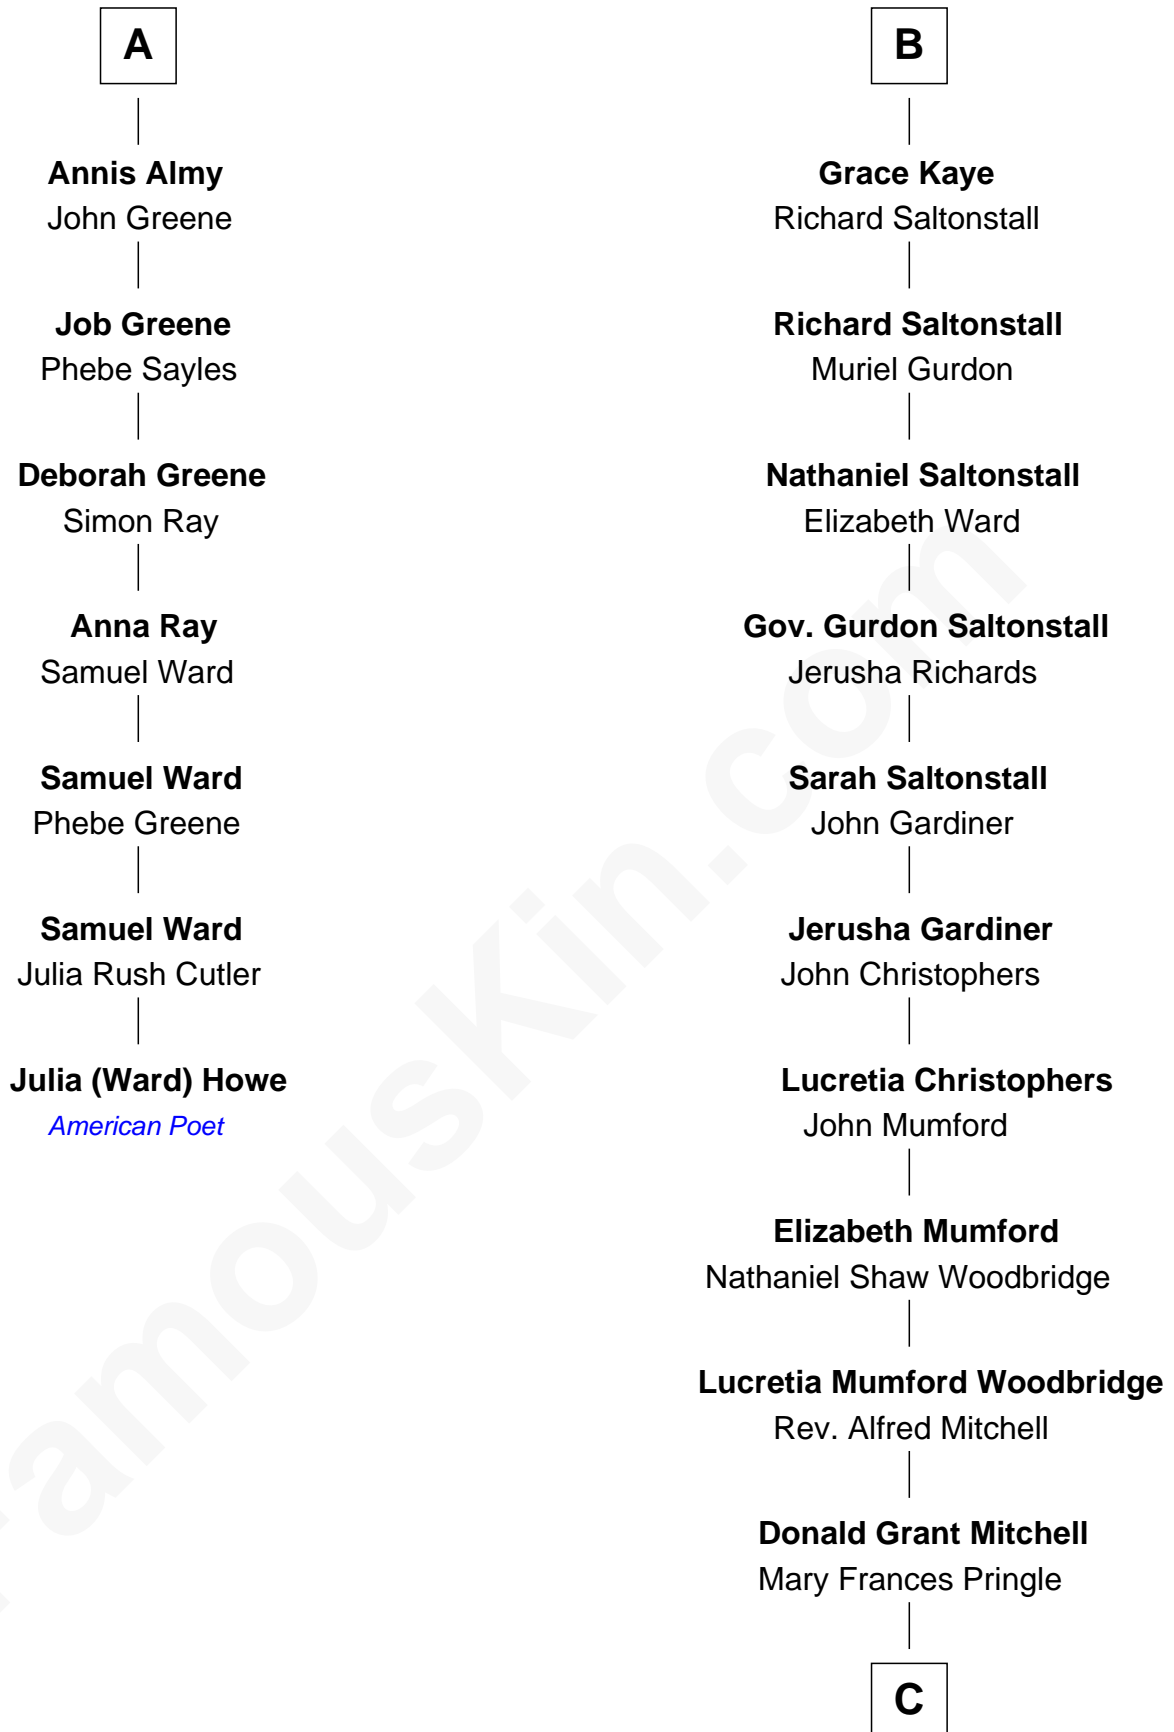

FamousKin.com

Relationship Chart of

Julia (Ward) Howe

Author of "The Battle Hymn of the Republic"

13th cousin 8 times removed of

Paget Brewster
TV Actress

Sir Thomas Aylesbury
Katherine Pabenham

C

Mary Pringle Mitchell
Edward Larned Ryerson

Donald Mitchell Ryerson
Isabelle McGenniss

Joan Ryerson
George Washington Wales Brewster

Galen Brewster
Hathaway Tew

Paget Brewster
TV Actress