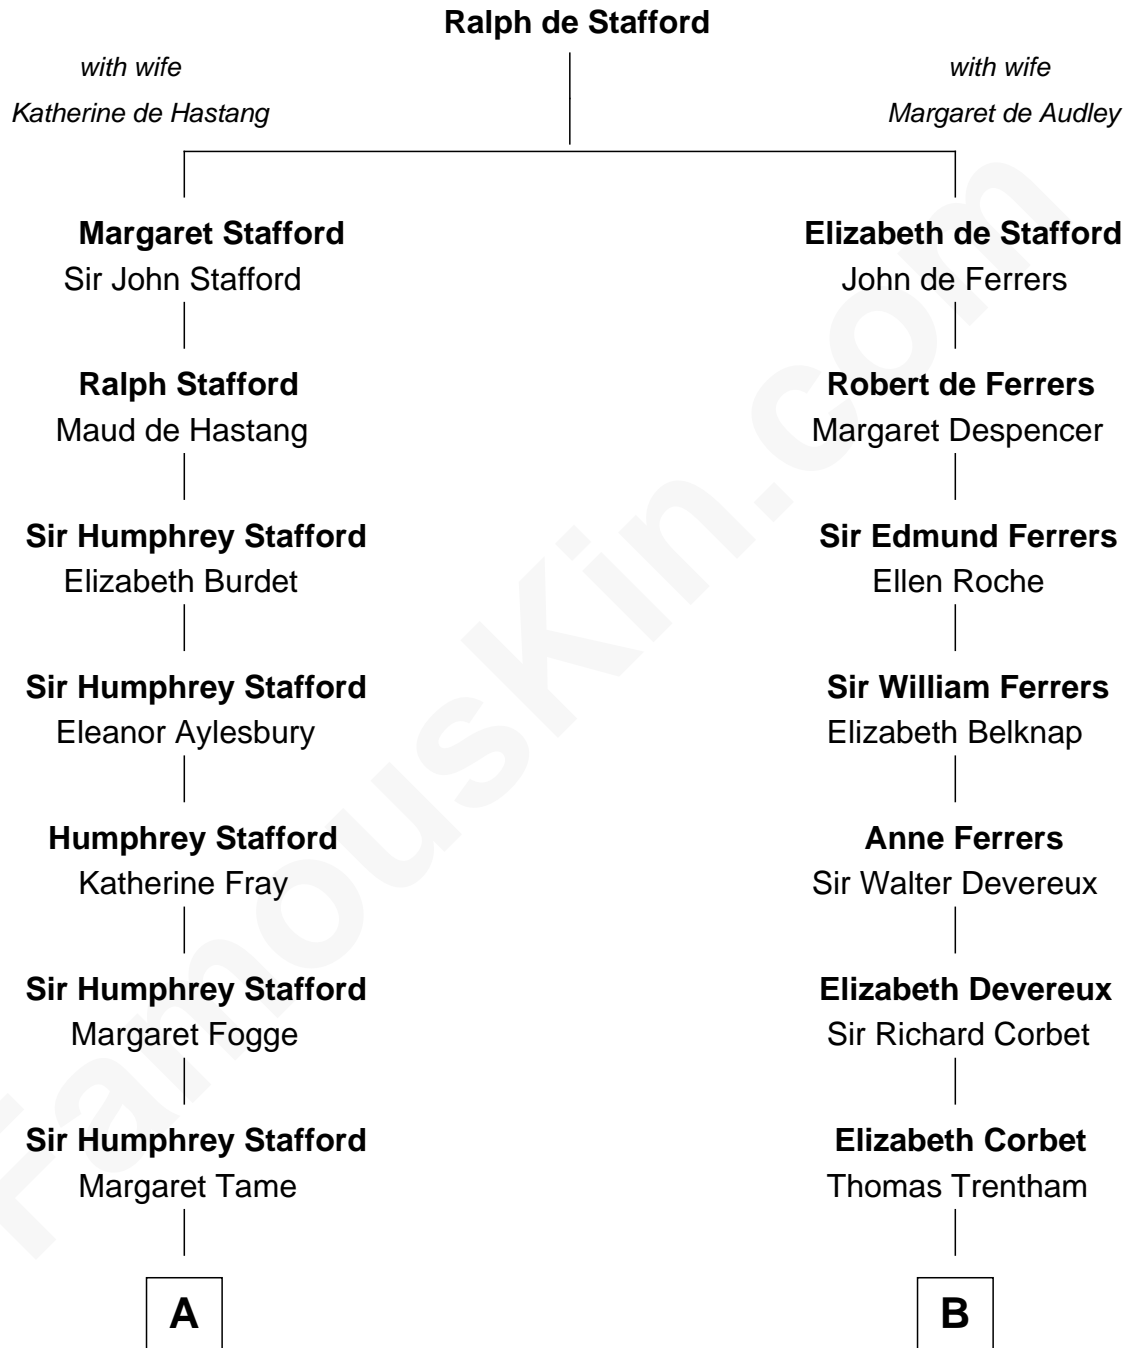

FamousKin.com

Relationship Chart of

Julia (Ward) Howe

Author of "The Battle Hymn of the Republic"

16th cousin 5 times removed of

Paget Brewster
TV Actress

C

Susan Savage Wilson

John Ledyard Hodge

Ellen Mackenzie Hodge

Dr. George Washington Wales Brewster

George Washington Wales Brewster

Joan Ryerson

Galen Brewster

Hathaway Tew

Paget Brewster

TV Actress