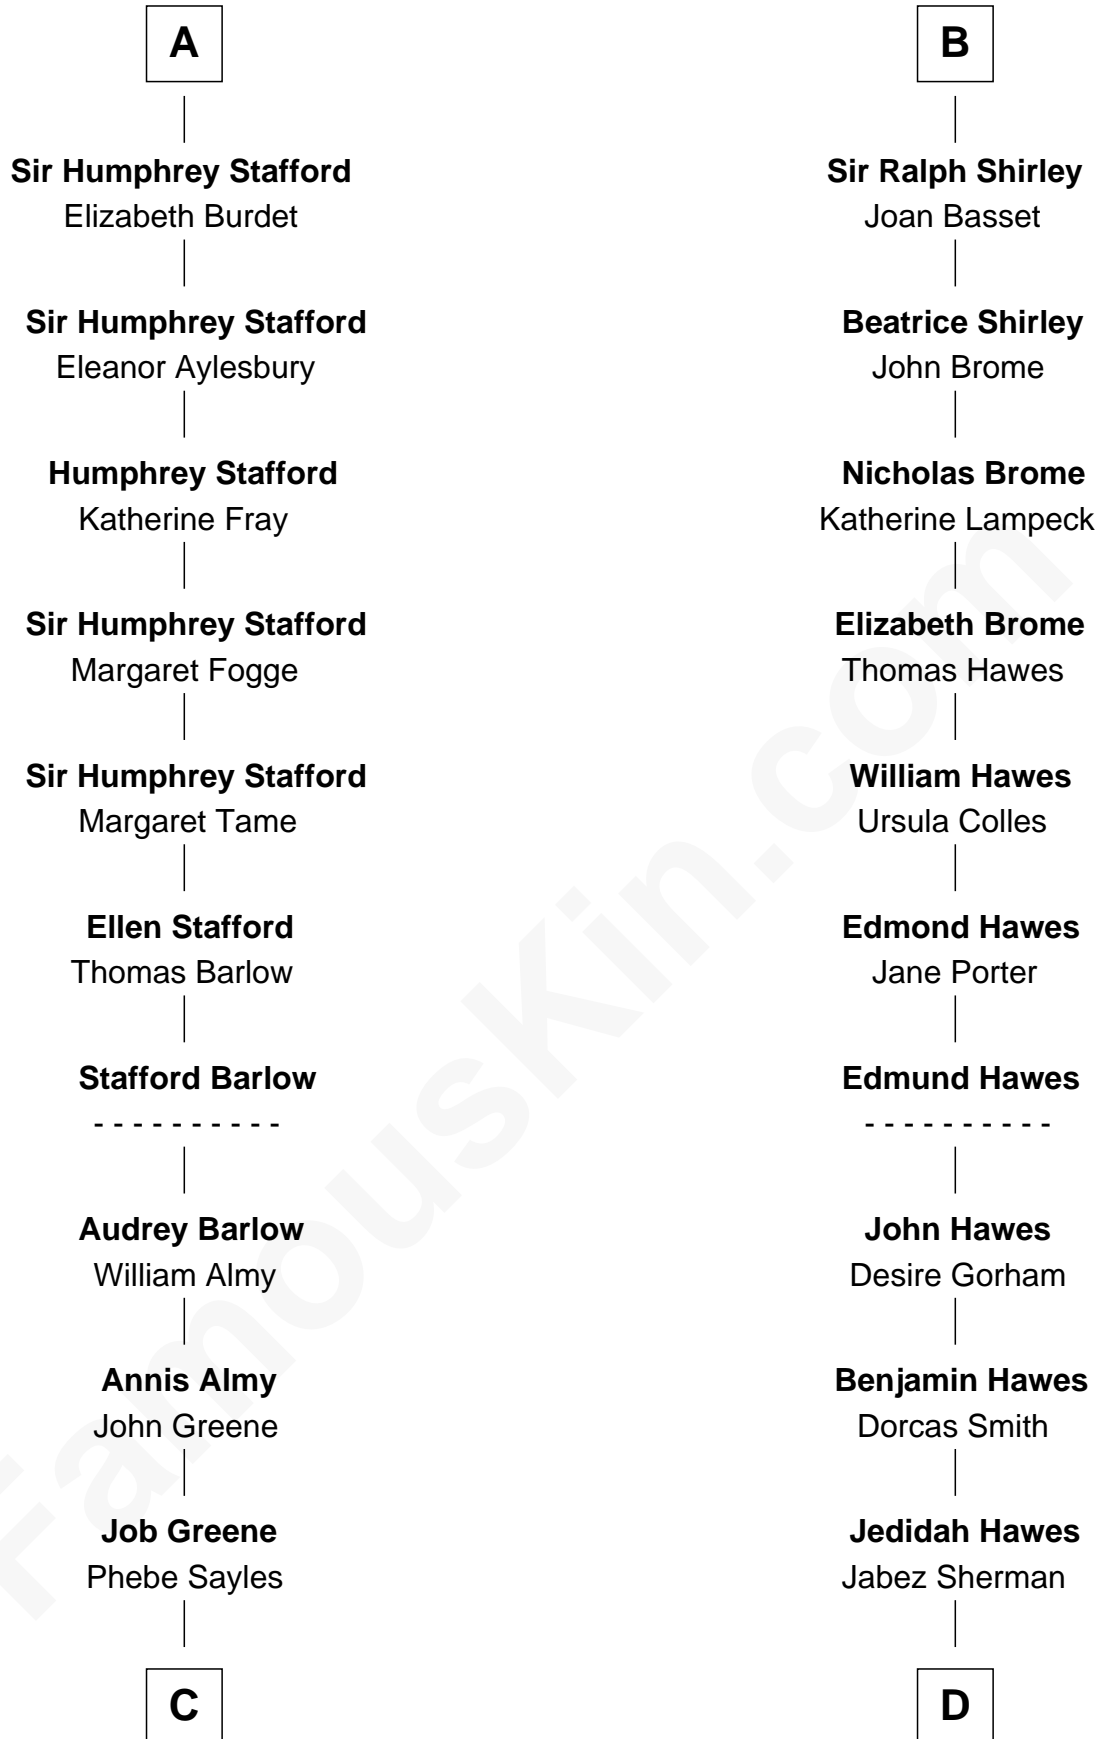

FamousKin.com

Relationship Chart of

Julia (Ward) Howe

Author of "The Battle Hymn of the Republic"

21st cousin of

James Sherman

27th U.S. Vice-President

Sir William Longespee

Ela of Salisbury

C

Deborah Greene

Simon Ray

Anna Ray

Samuel Ward

Samuel Ward

Phebe Greene