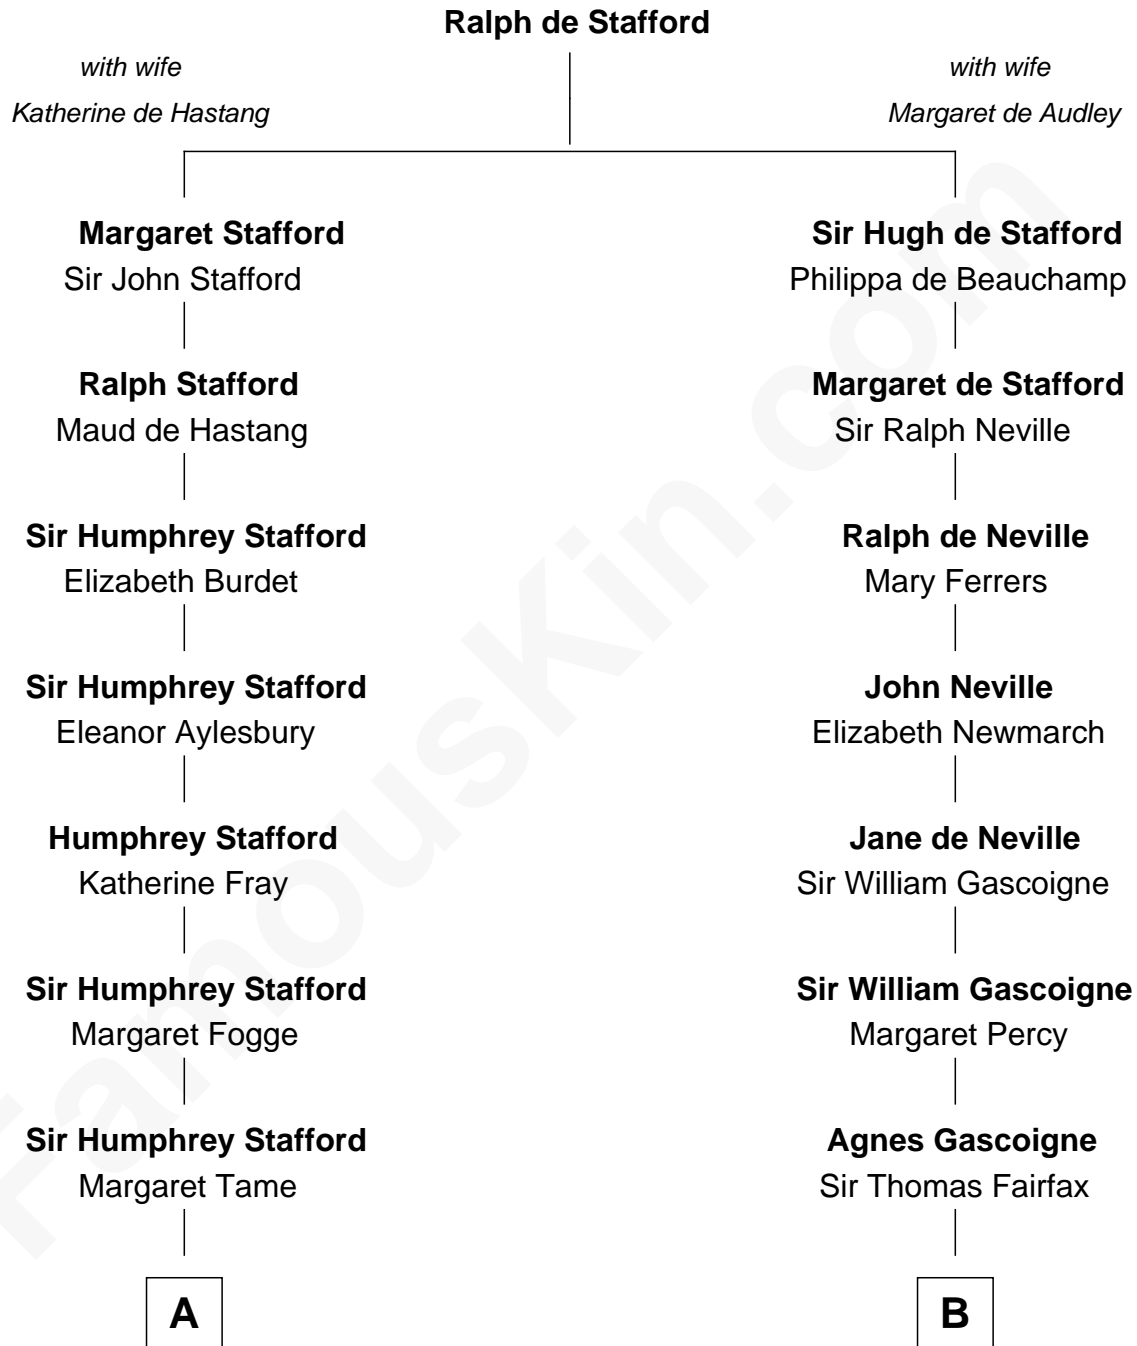

## Relationship Chart of

### Julia (Ward) Howe

Author of "The Battle Hymn of the Republic"

16th cousin 4 times removed of

**Guy Ritchie**

British Filmmaker

**C**

**Edith Jane Martineau**

Vivian Guy Ouseley McLaughlin

**Doris Margaretta McLaughlin**

Stuart John Ritchie

**John Vivian Ritchie**

Amber Mary Parkinson

**Guy Ritchie**

*British Filmmaker*