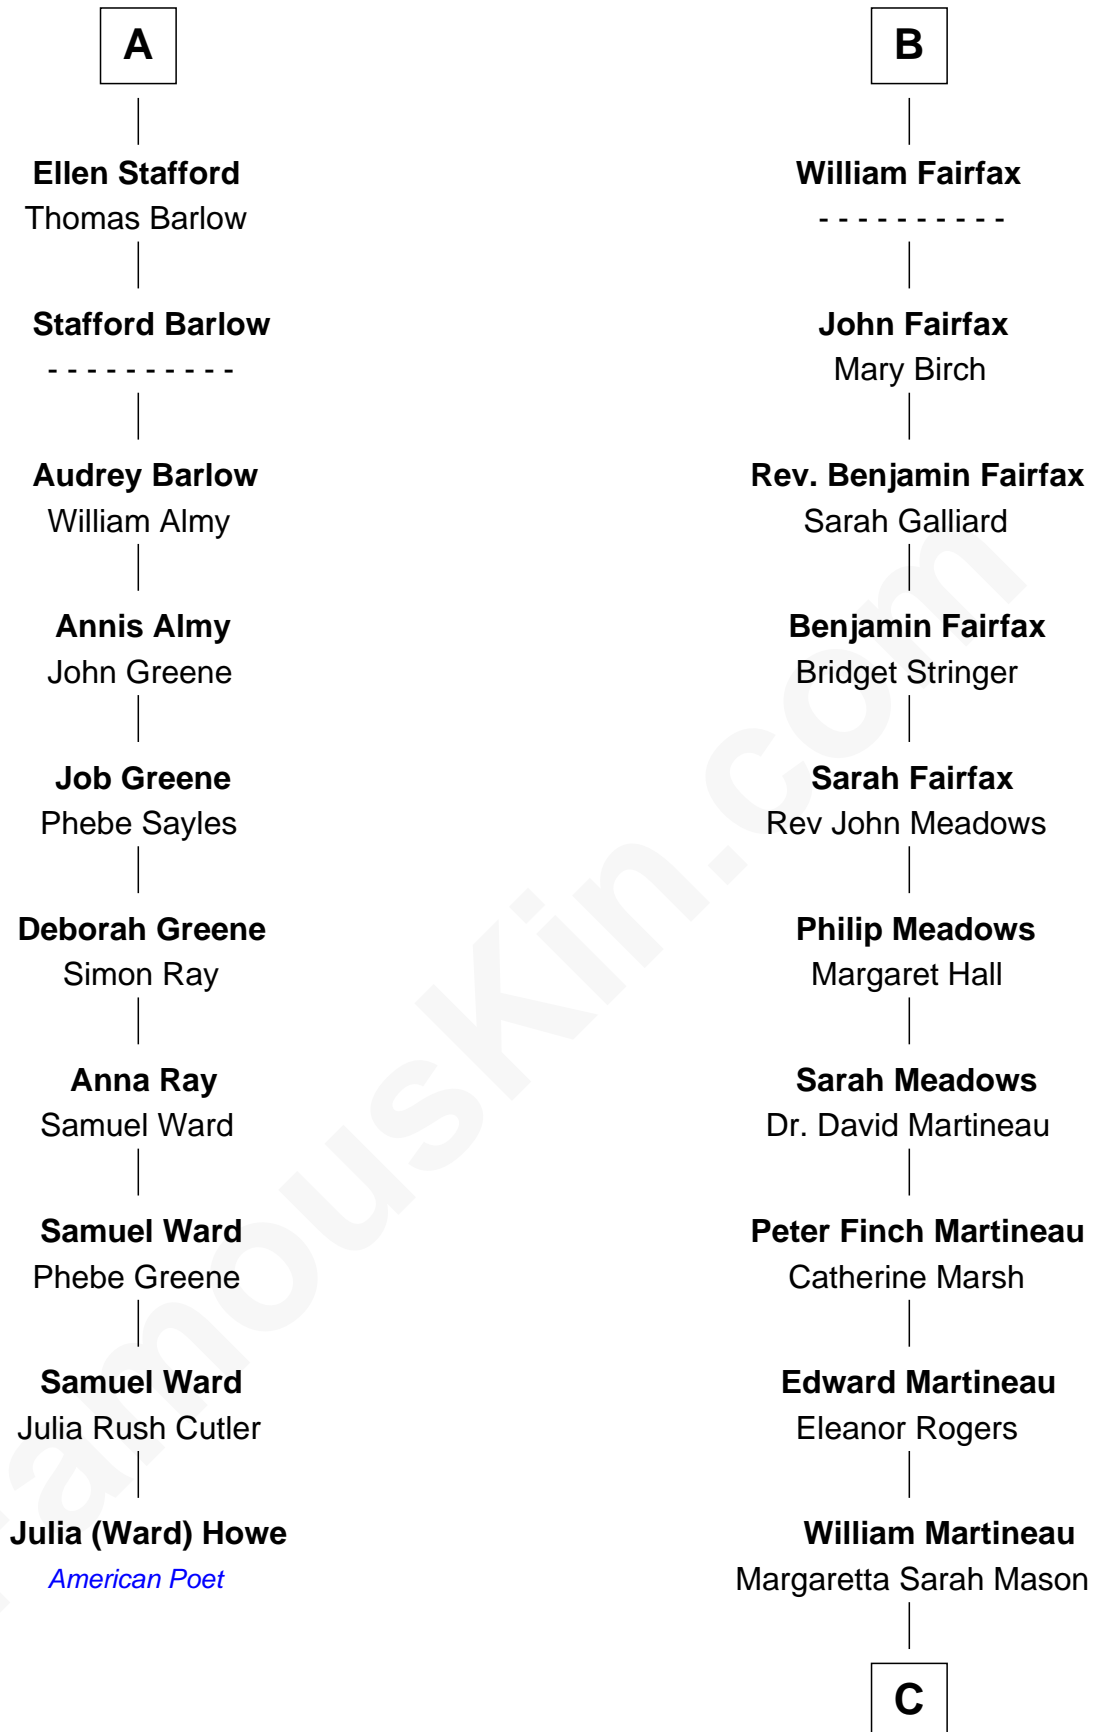

## Relationship Chart of

### Julia (Ward) Howe

Author of "The Battle Hymn of the Republic"

16th cousin 4 times removed of

**Guy Ritchie**

British Filmmaker

**C**

**Edith Jane Martineau**

Vivian Guy Ouseley McLaughlin

**Doris Margaretta McLaughlin**

Stuart John Ritchie

**John Vivian Ritchie**

Amber Mary Parkinson

**Guy Ritchie**

*British Filmmaker*