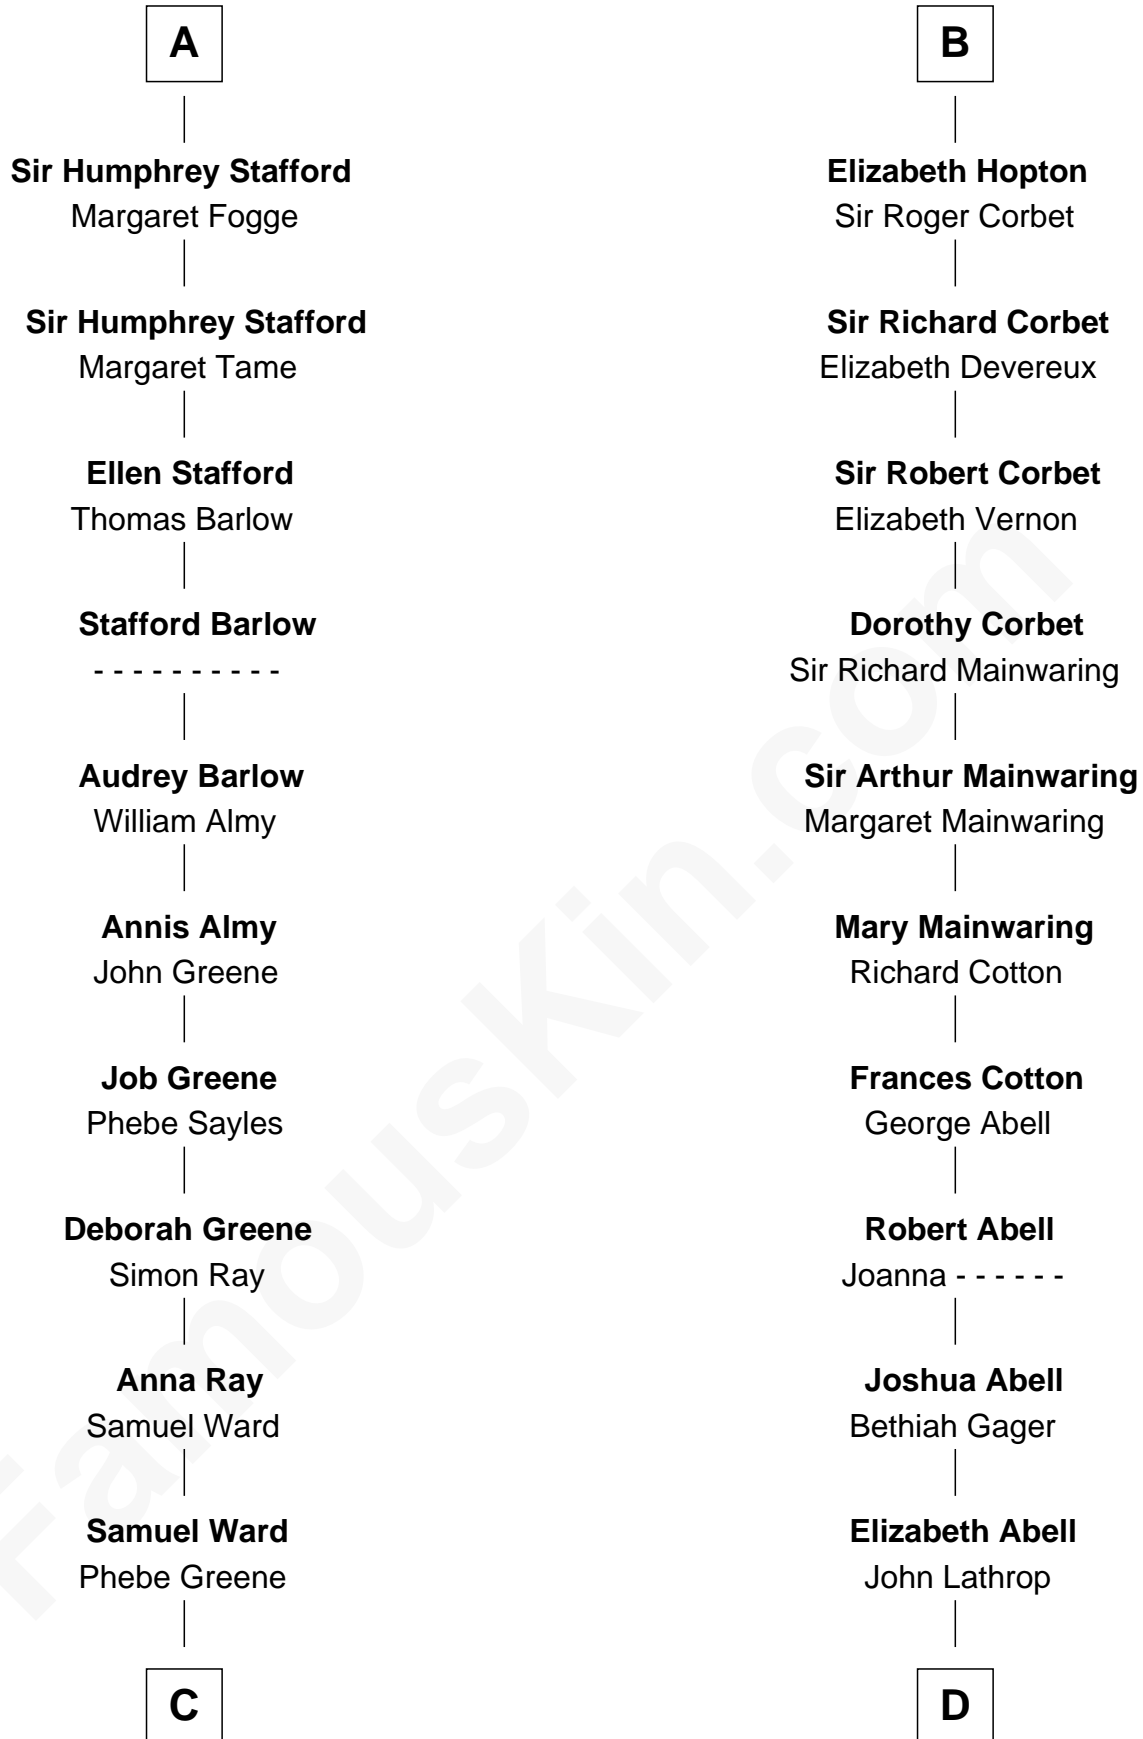

## Relationship Chart of

### Julia (Ward) Howe

Author of "The Battle Hymn of the Republic"

18th cousin 2 times removed of

**C. W. Post**

Founder of Post Cereals

**John de Botetourte**

Maud FitzThomas

**C**

**Samuel Ward**  
Julia Rush Cutler

**Julia (Ward) Howe**  
*American Poet*

**D**

**Azel Lathrop**  
Elizabeth Hyde

**Erastus Lathrop**  
Sarah Bailey

**Caroline Cushman Lathrop**  
Charles Rollin Post

**C. W. Post**  
*Founder of Post Cereals*