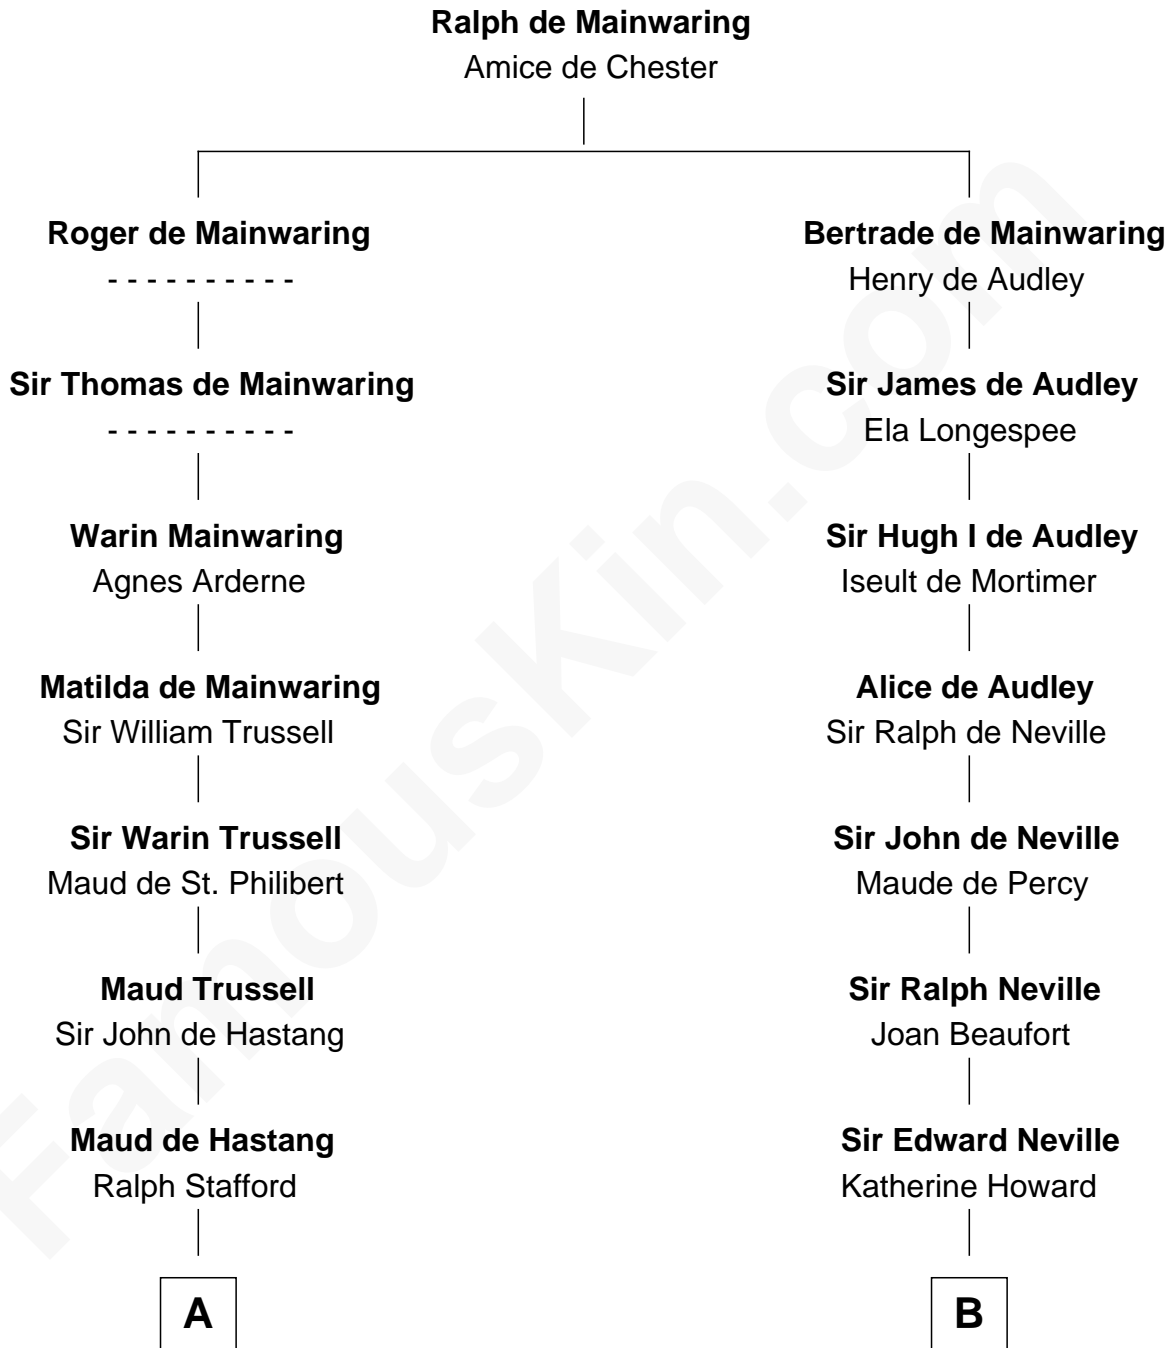

FamousKin.com

Relationship Chart of

Julia (Ward) Howe

Author of "The Battle Hymn of the Republic"

19th cousin 2 times removed of

General Robert E. Lee

Confederate Army - U.S. Civil War

C

Deborah Greene

Simon Ray

Anna Ray

Samuel Ward

Samuel Ward

Phebe Greene

Samuel Ward

Julia Rush Cutler