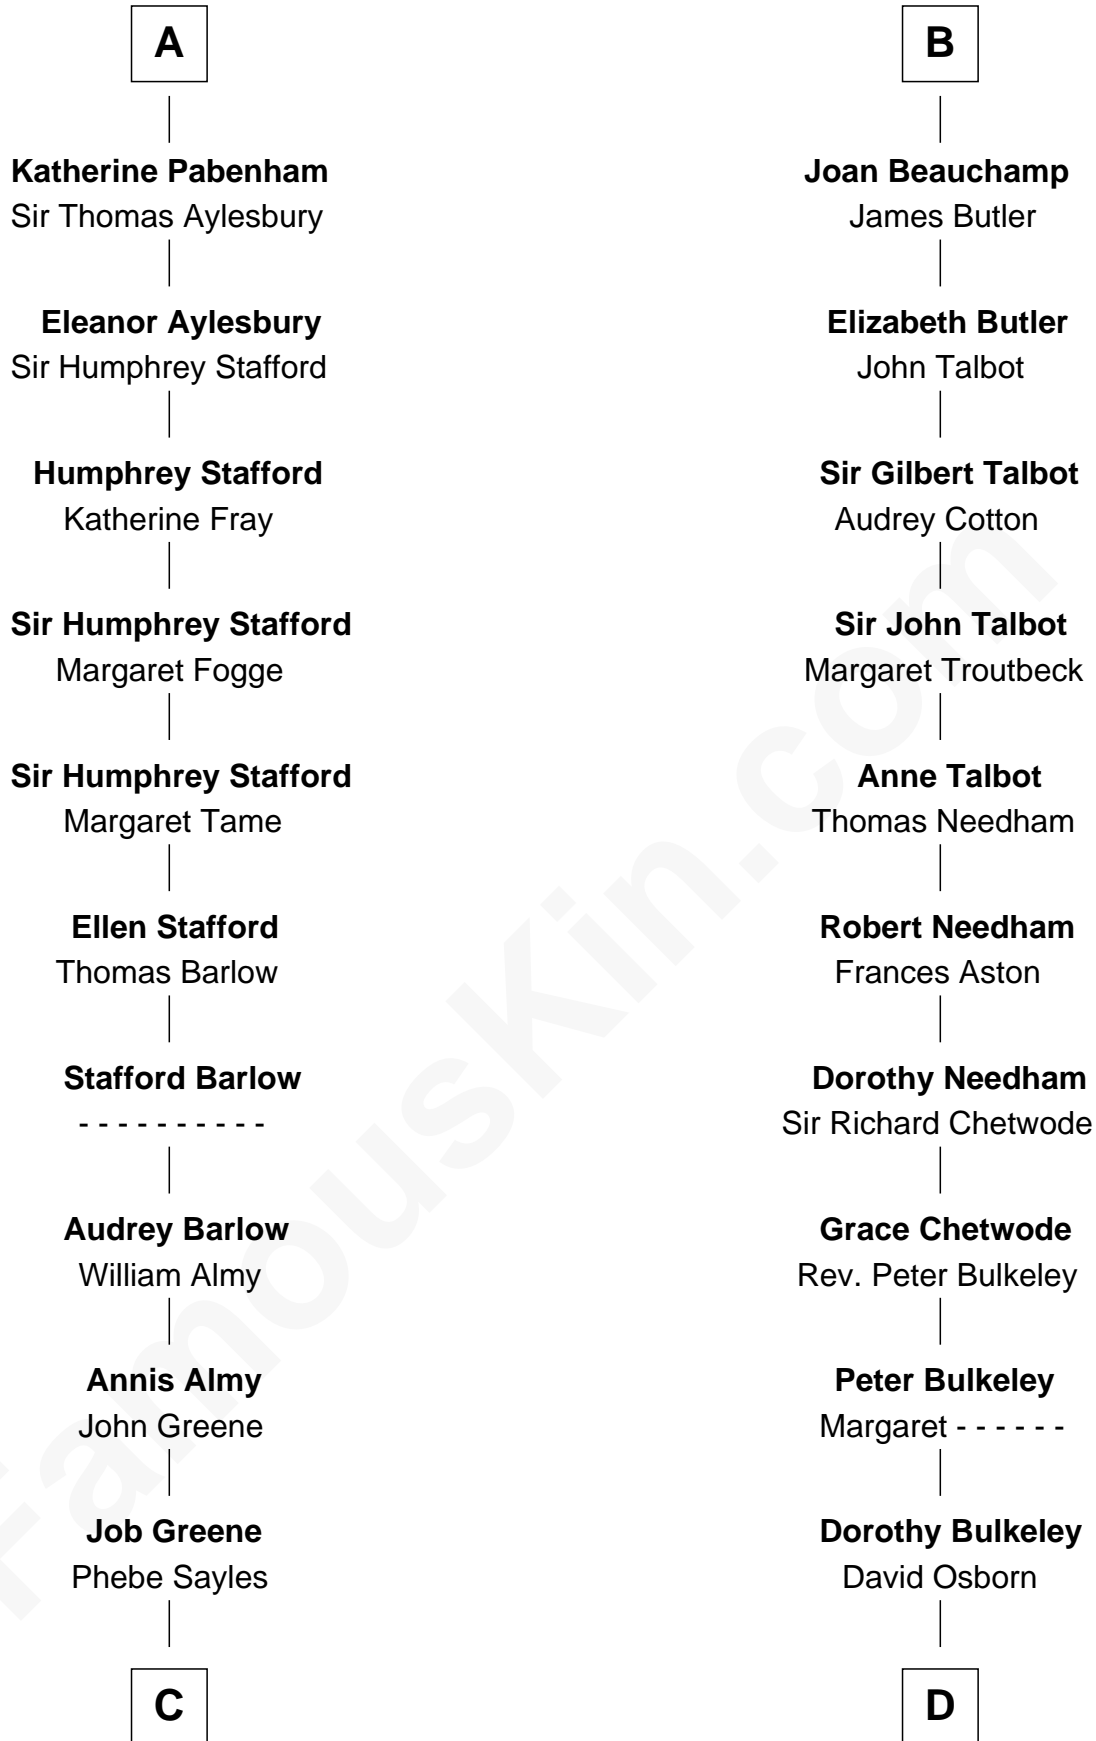

FamousKin.com

Relationship Chart of

Julia (Ward) Howe

Author of "The Battle Hymn of the Republic"

21st cousin of

Jay Gould

American Railroad "Robber Baron"

C

Deborah Greene

Simon Ray

Anna Ray

Samuel Ward

Samuel Ward

Phebe Greene

Samuel Ward

Julia Rush Cutler

Abraham Gould

John Burr Gould

Mary More

Jay Gould

"Robber Baron"