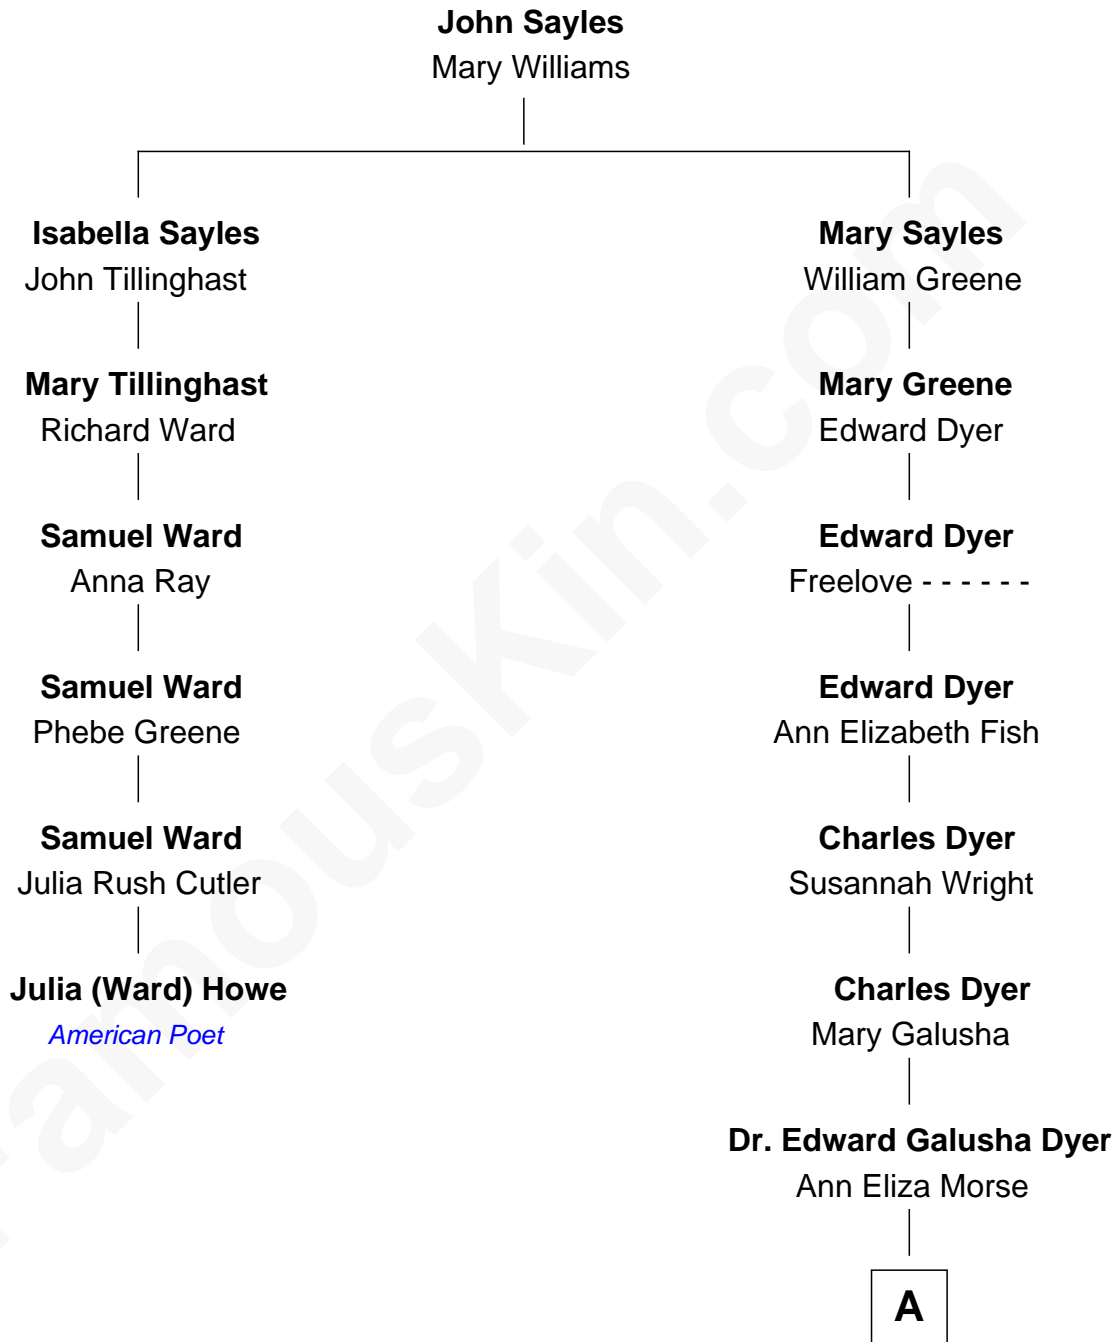

FamousKin.com

Relationship Chart of

Julia (Ward) Howe

Author of "The Battle Hymn of the Republic"

5th cousin 6 times removed of

Elisabeth Shue

TV and Movie Actress

A

Emily Almira Dyer
Alexander Hunter Gunn

Alexander Hunter Gunn
Harriet Grace Brewster Willcox

Mary Brewster Gunn
Adoniram Judson Wells

Anne Brewster Wells
James William Shue

Elisabeth Shue
TV and Movie Actress