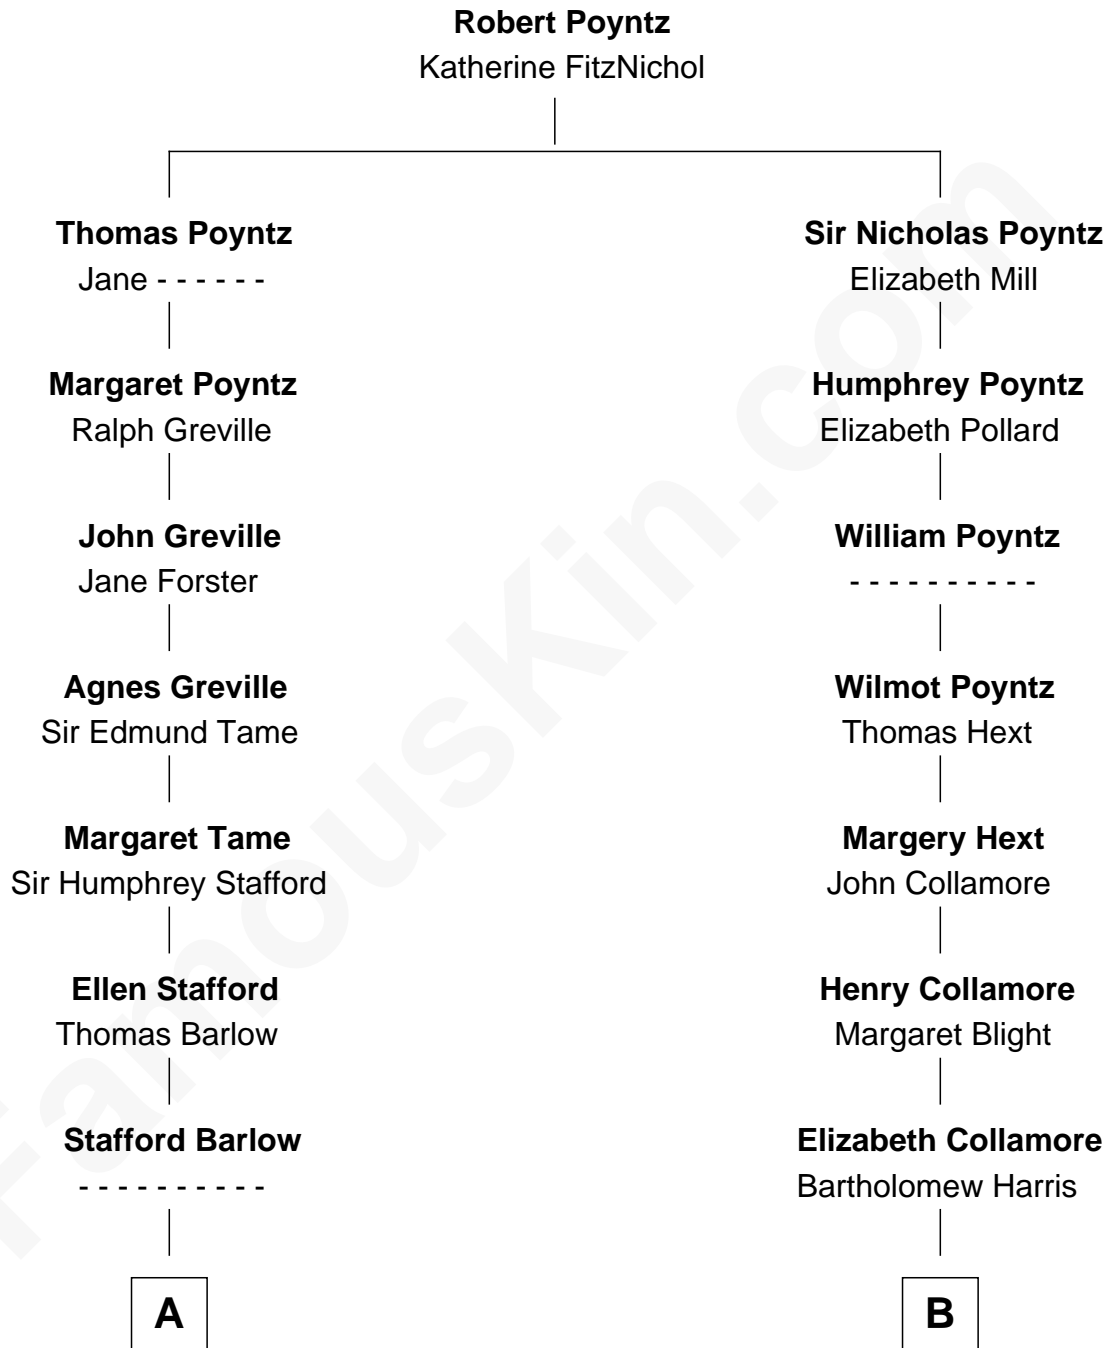

FamousKin.com

Relationship Chart of

Julia (Ward) Howe

Author of "The Battle Hymn of the Republic"

14th cousin 4 times removed of

Elisabeth Shue

TV and Movie Actress

C

Anne Brewster Wells

James William Shue

Elisabeth Shue

TV and Movie Actress

FamousKin.com