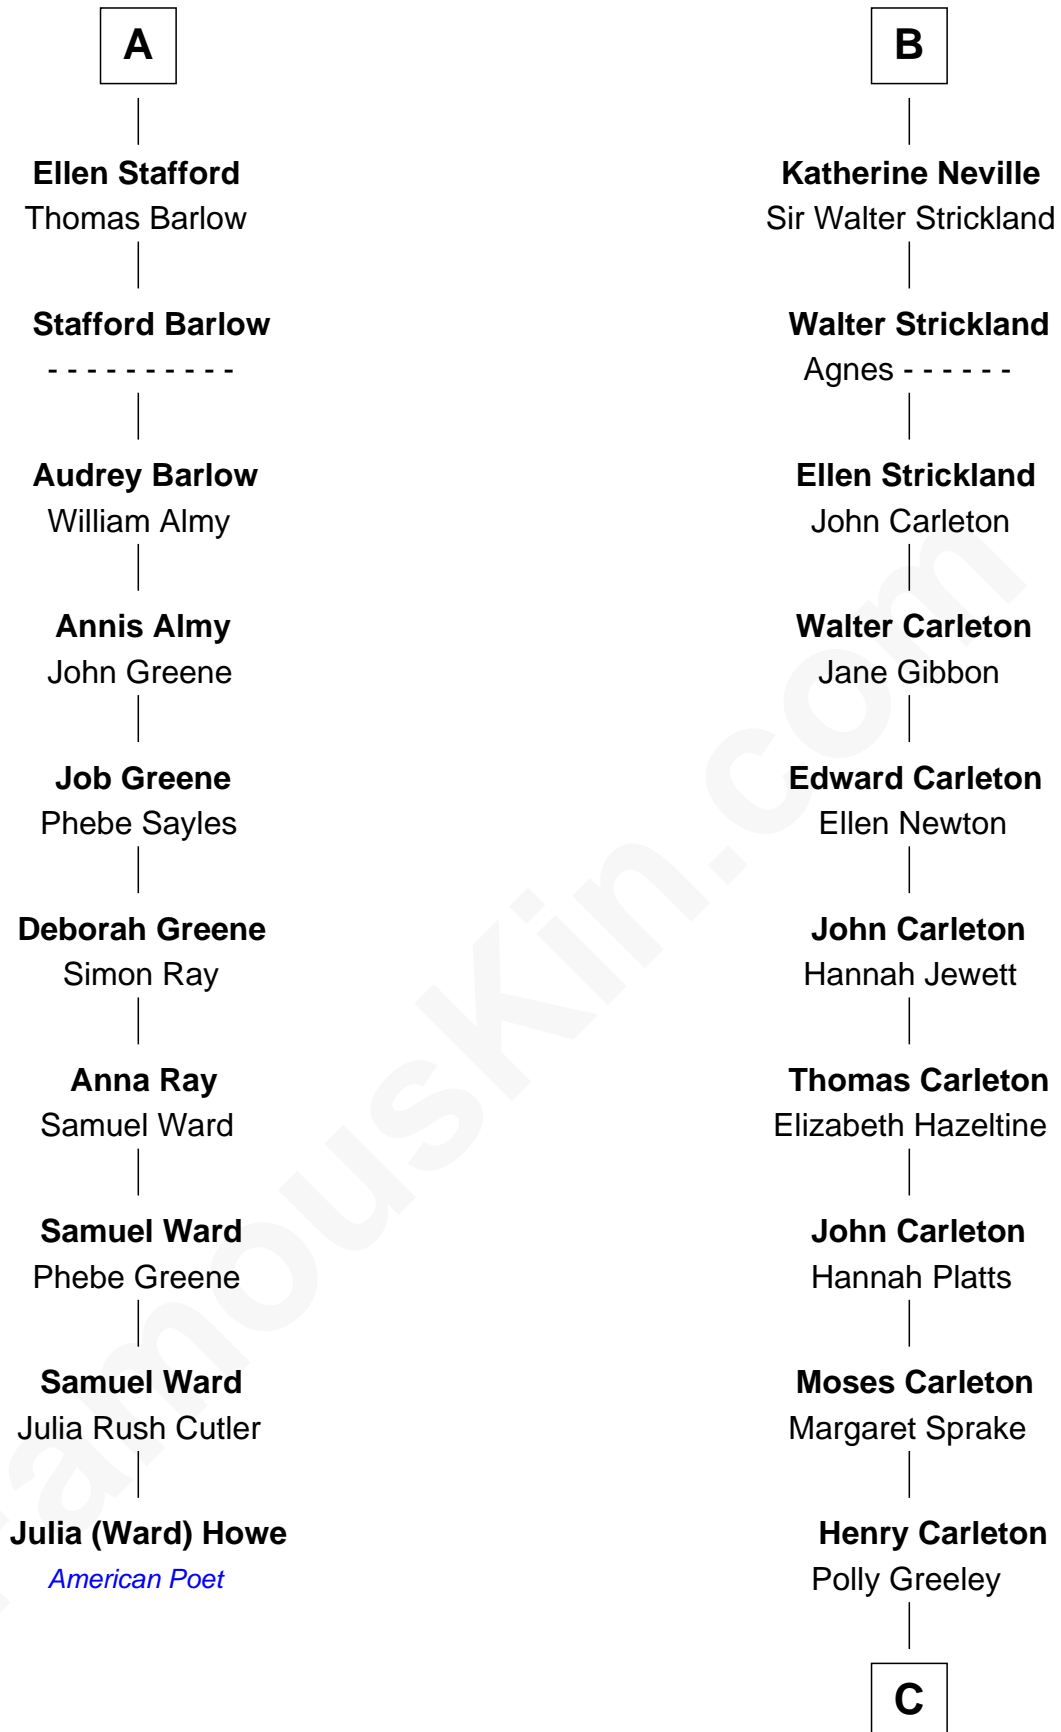

FamousKin.com

Relationship Chart of

Julia (Ward) Howe

Author of "The Battle Hymn of the Republic"

16th cousin 2 times removed of

Charles A. Pillsbury

Co-Founder of C.A. Pillsbury Co.

C

Margaret Sprague Carleton

George Alfred Pillsbury

Charles A. Pillsbury

Co-Founder of C.A. Pillsbury Co.

FamousKin.com