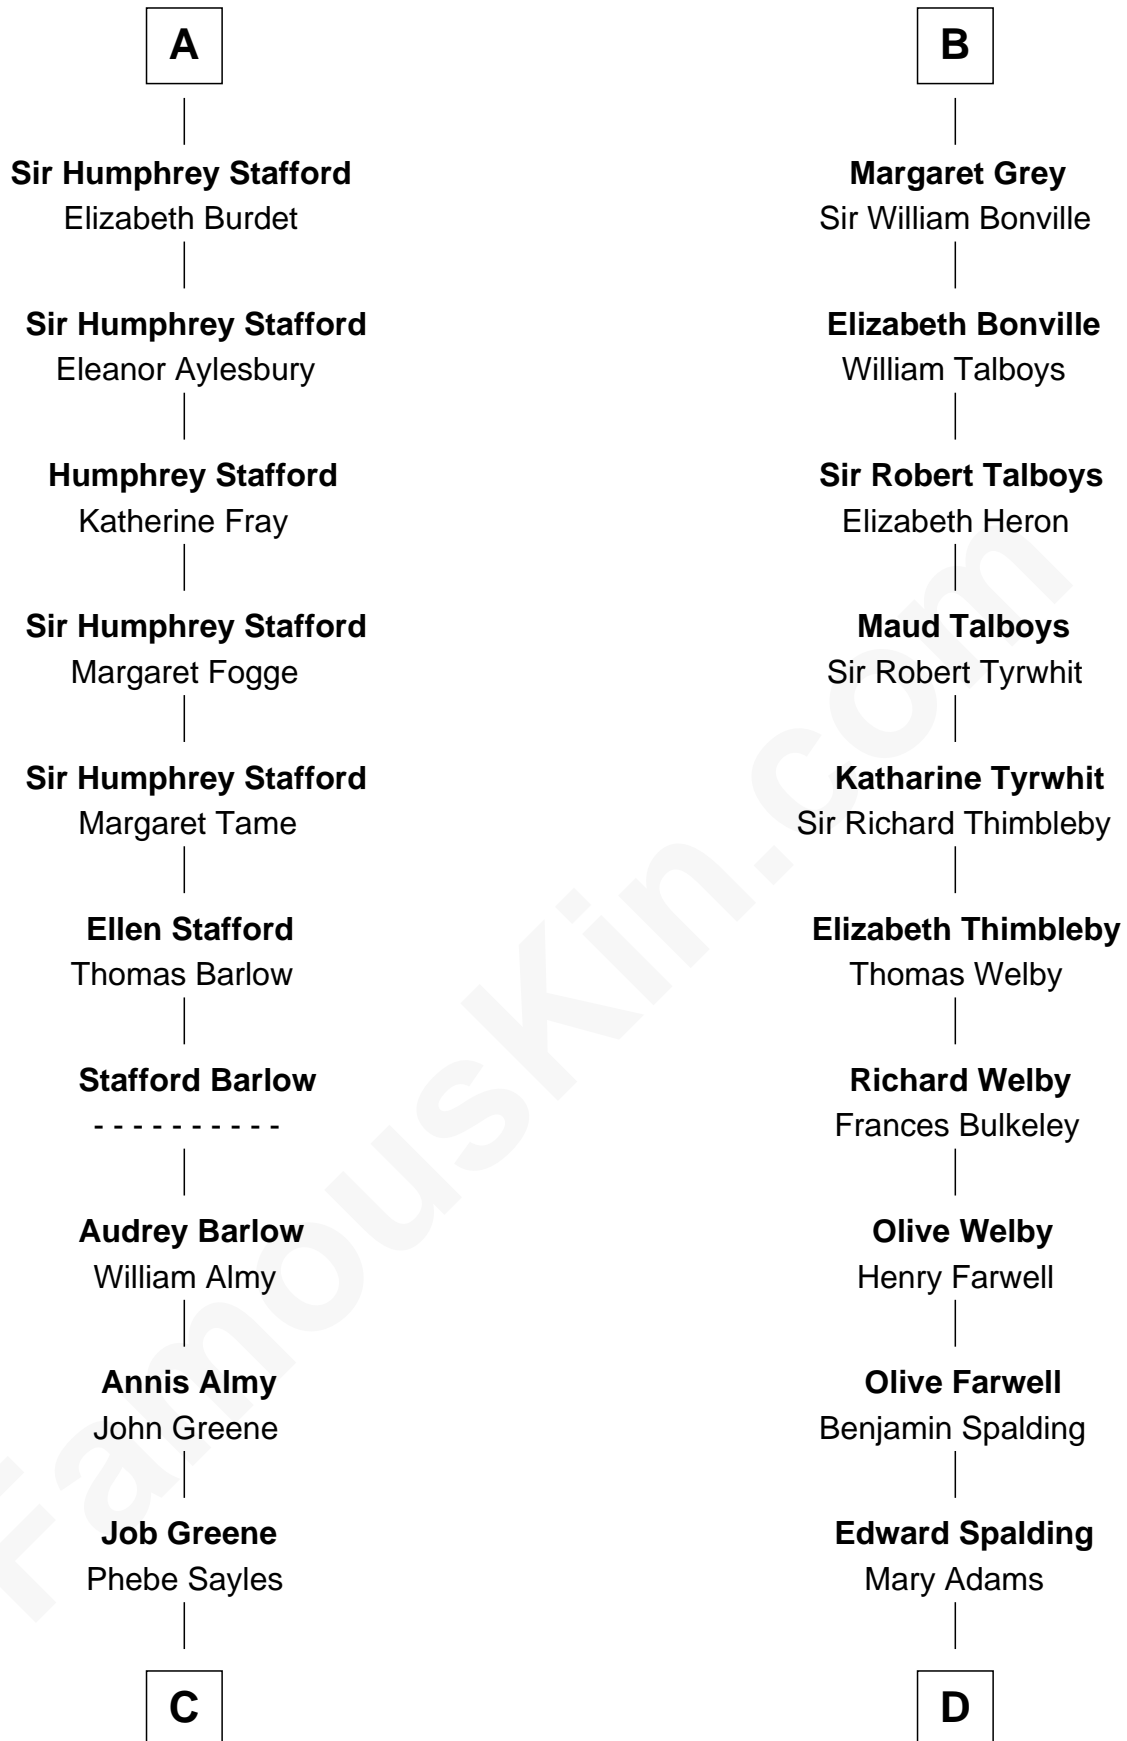

FamousKin.com

Relationship Chart of

Julia (Ward) Howe

Author of "The Battle Hymn of the Republic"

21st cousin of

William Rufus Day

36th U.S. Secretary of State

C

Deborah Greene

Simon Ray

Anna Ray

Samuel Ward

Samuel Ward

Phebe Greene

Samuel Ward

Julia Rush Cutler