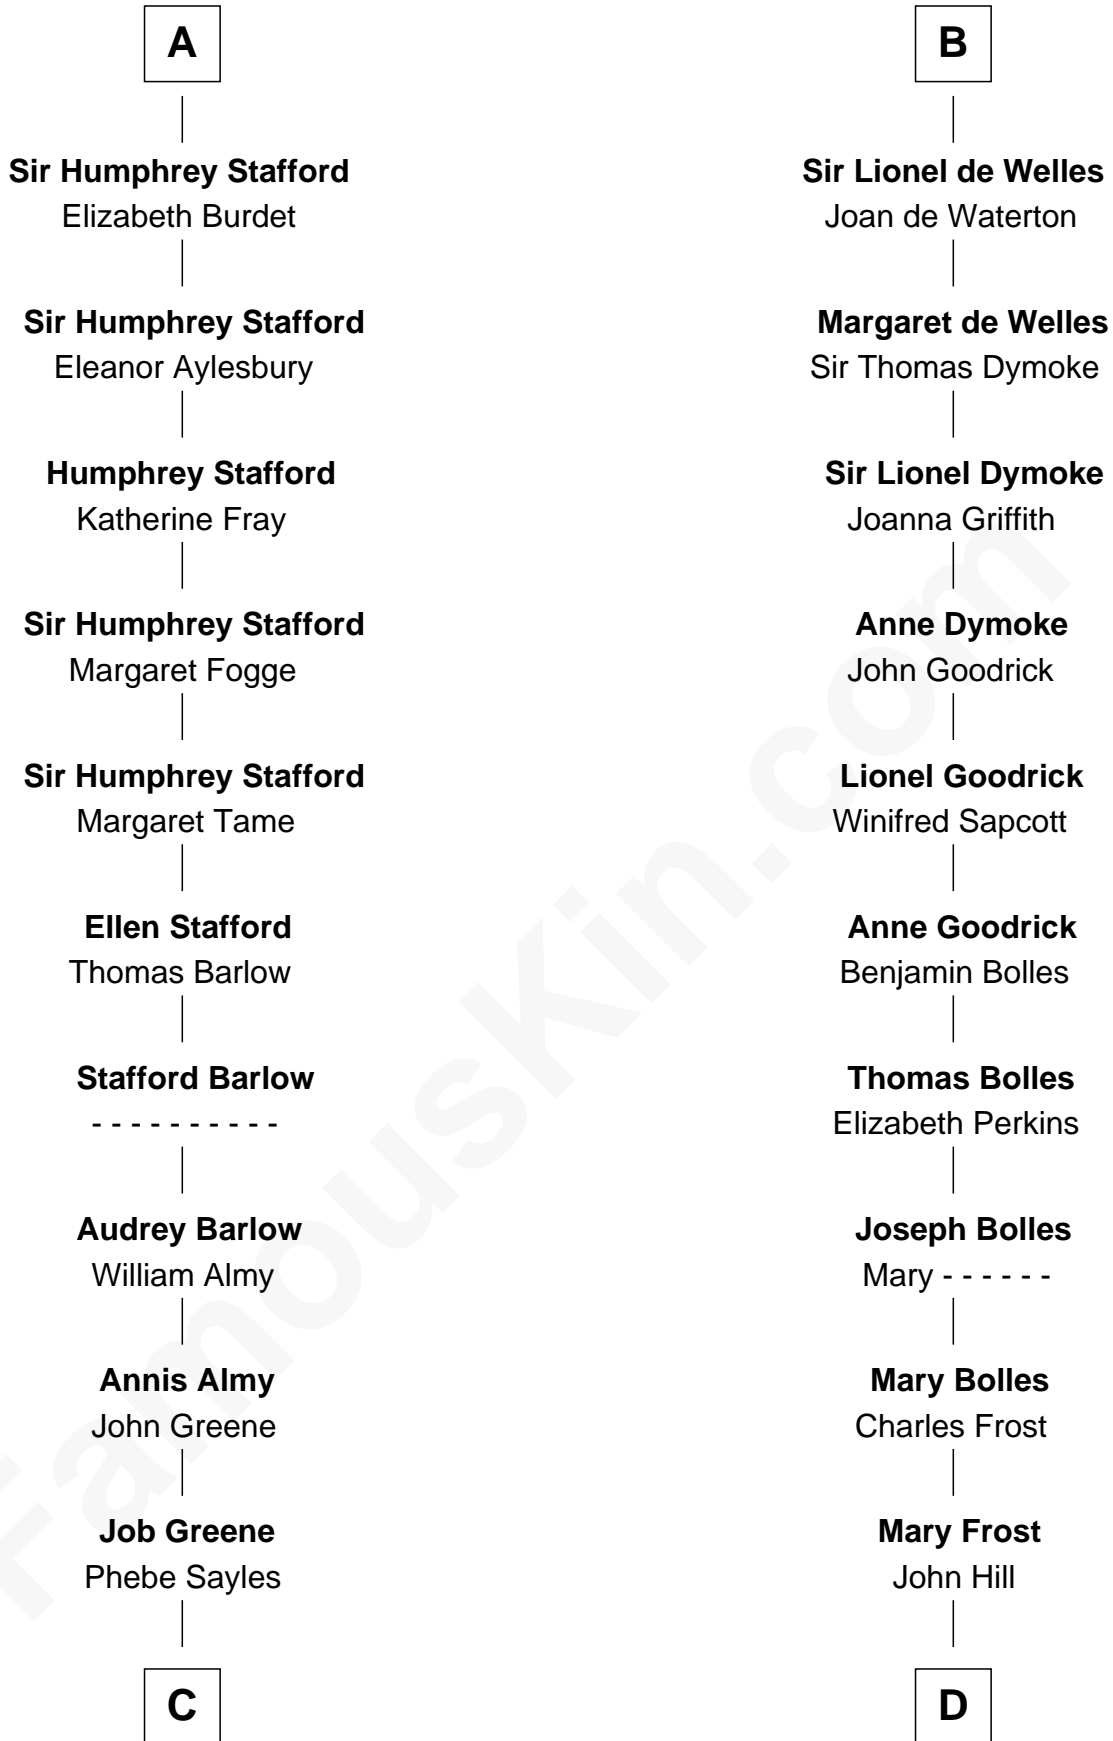

FamousKin.com

Relationship Chart of

Julia (Ward) Howe

Author of "The Battle Hymn of the Republic"

20th cousin 1 time removed of

Ichabod Goodwin

27th Governor of New Hampshire

C

Deborah Greene

Simon Ray

Anna Ray

Samuel Ward

Samuel Ward

Phebe Greene

Samuel Ward

Julia Rush Cutler