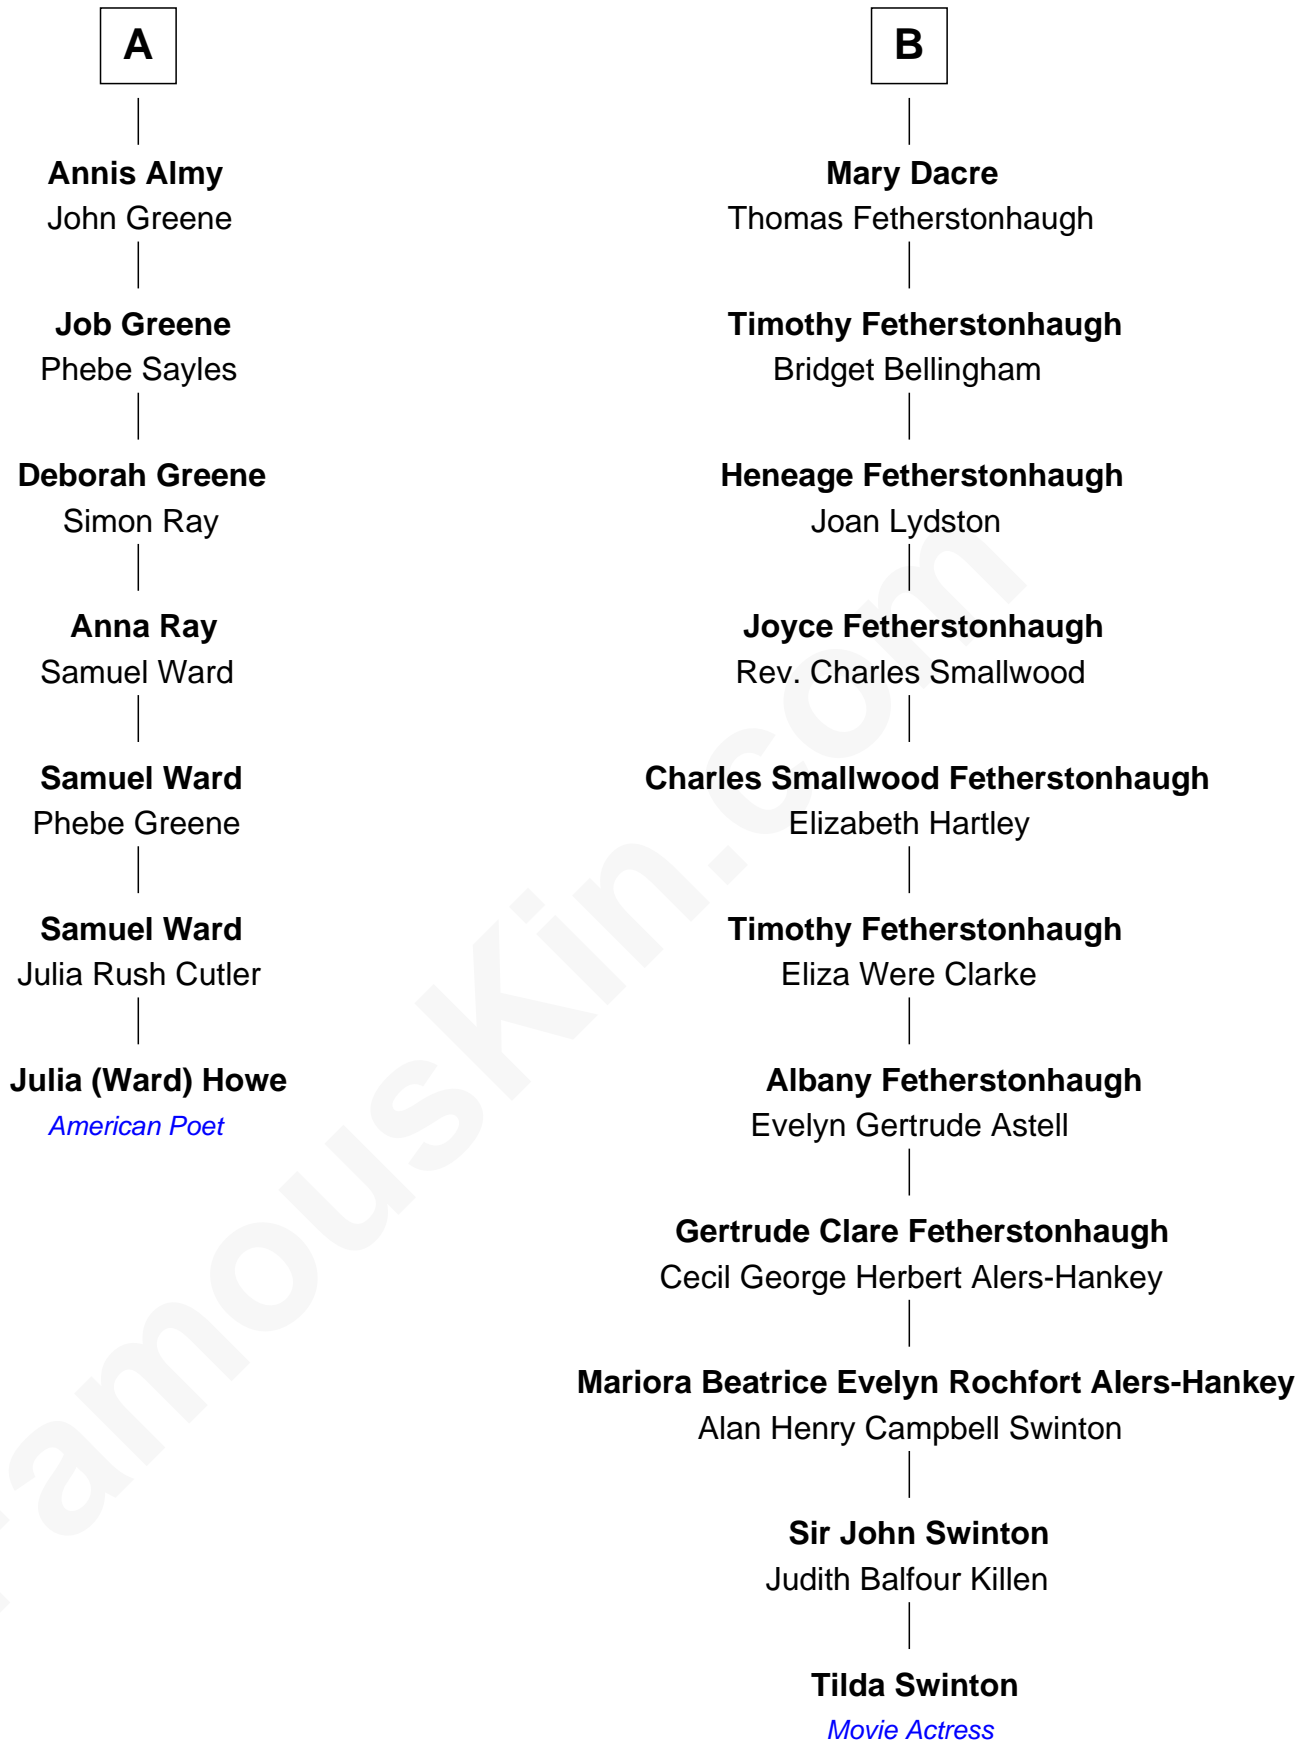

FamousKin.com

Relationship Chart of

Julia (Ward) Howe

Author of "The Battle Hymn of the Republic"

13th cousin 4 times removed of

Tilda Swinton
Movie Actress

Katherine Pabenham

with husband
Sir Thomas Aylesbury

with husband
Sir William Cheney

Eleanor Aylesbury
Sir Humphrey Stafford

Sir Laurence Cheney
Elizabeth Cokayne

Humphrey Stafford
Katherine Fray

Elizabeth Cheney
Sir Frederick Tilney

Sir Humphrey Stafford
Margaret Fogge

Elizabeth Tilney
Sir Thomas Howard

Sir Humphrey Stafford
Margaret Tame

Muriel Howard
Sir Thomas Knyvet

Ellen Stafford
Thomas Barlow

Sir Henry Knyvet
Anne Pickering

Stafford Barlow

Alice Knyvet
Christopher Dacre

Audrey Barlow
William Almy

Henry Dacre
of Corby Salkeld

A

B

Tilda Swinton photo by [Nicolas Genin](#) (CC BY-SA 2.0)