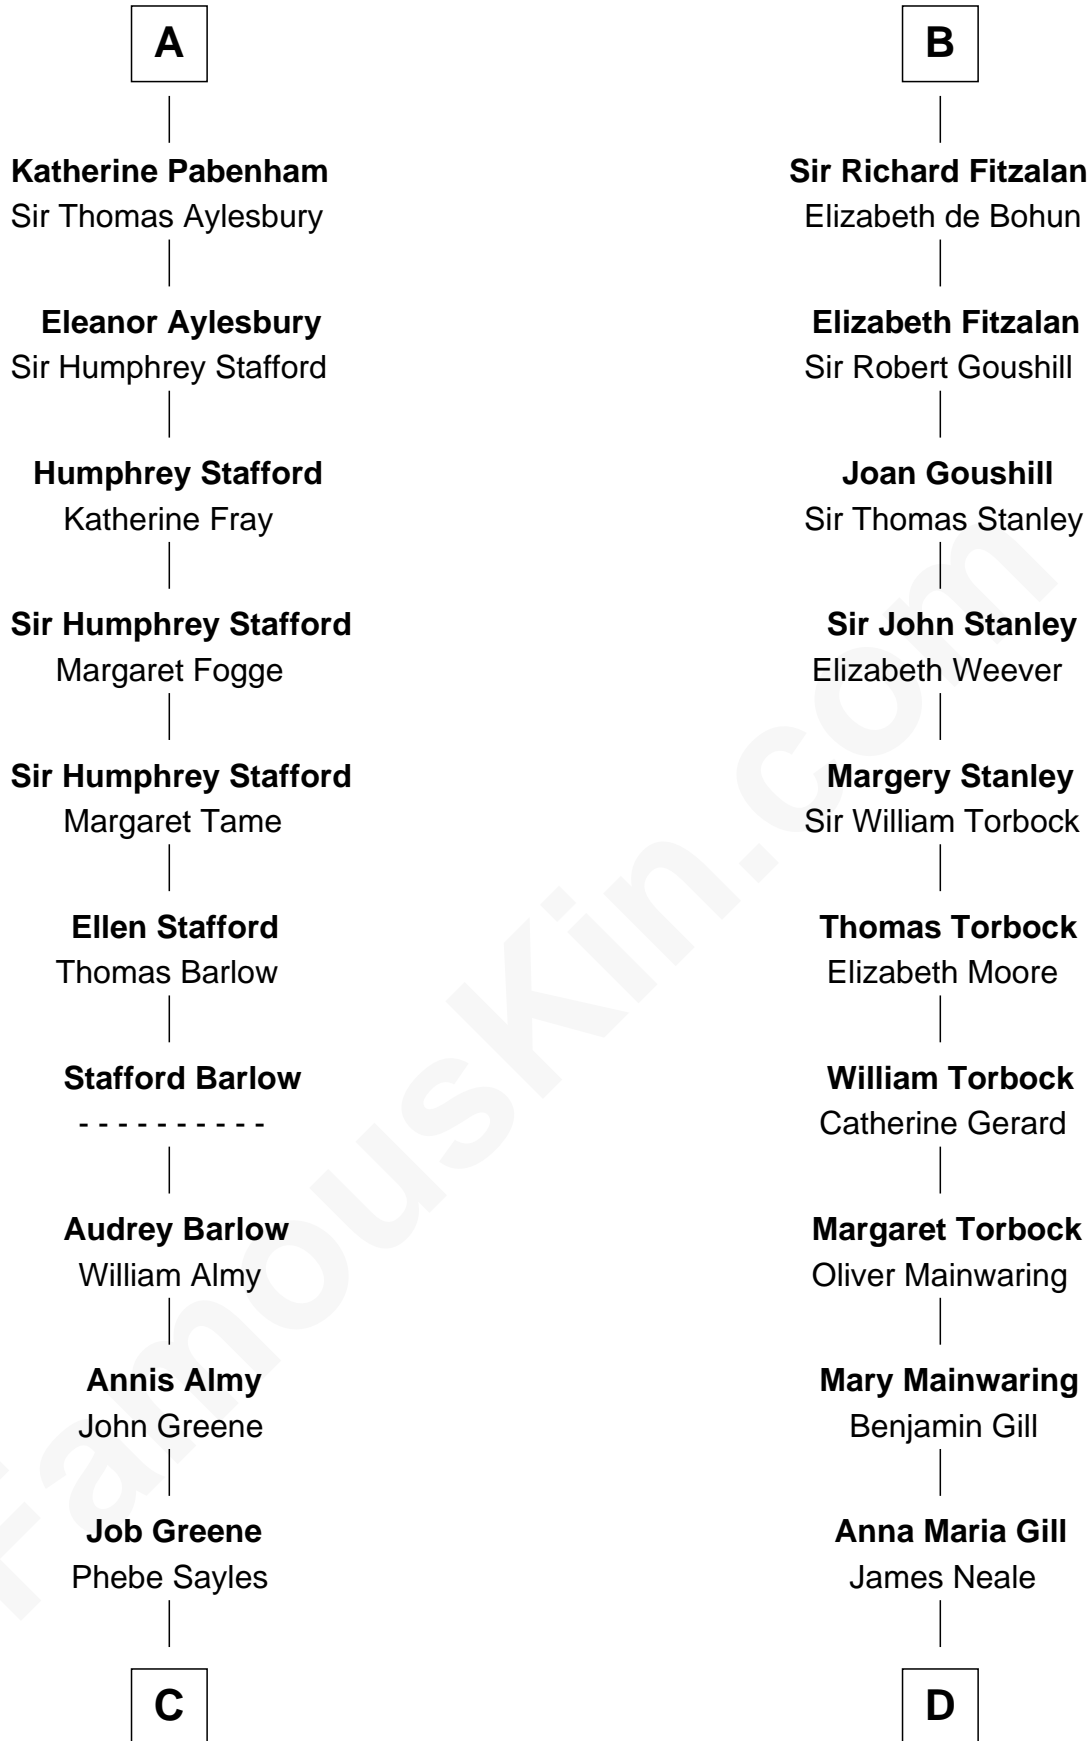

FamousKin.com

Relationship Chart of

Julia (Ward) Howe

Author of "The Battle Hymn of the Republic"

21st cousin of

Edward Lloyd V

13th Governor of Maryland

C

Deborah Greene

Simon Ray

Anna Ray

Samuel Ward

Samuel Ward

Phebe Greene

Samuel Ward

Julia Rush Cutler