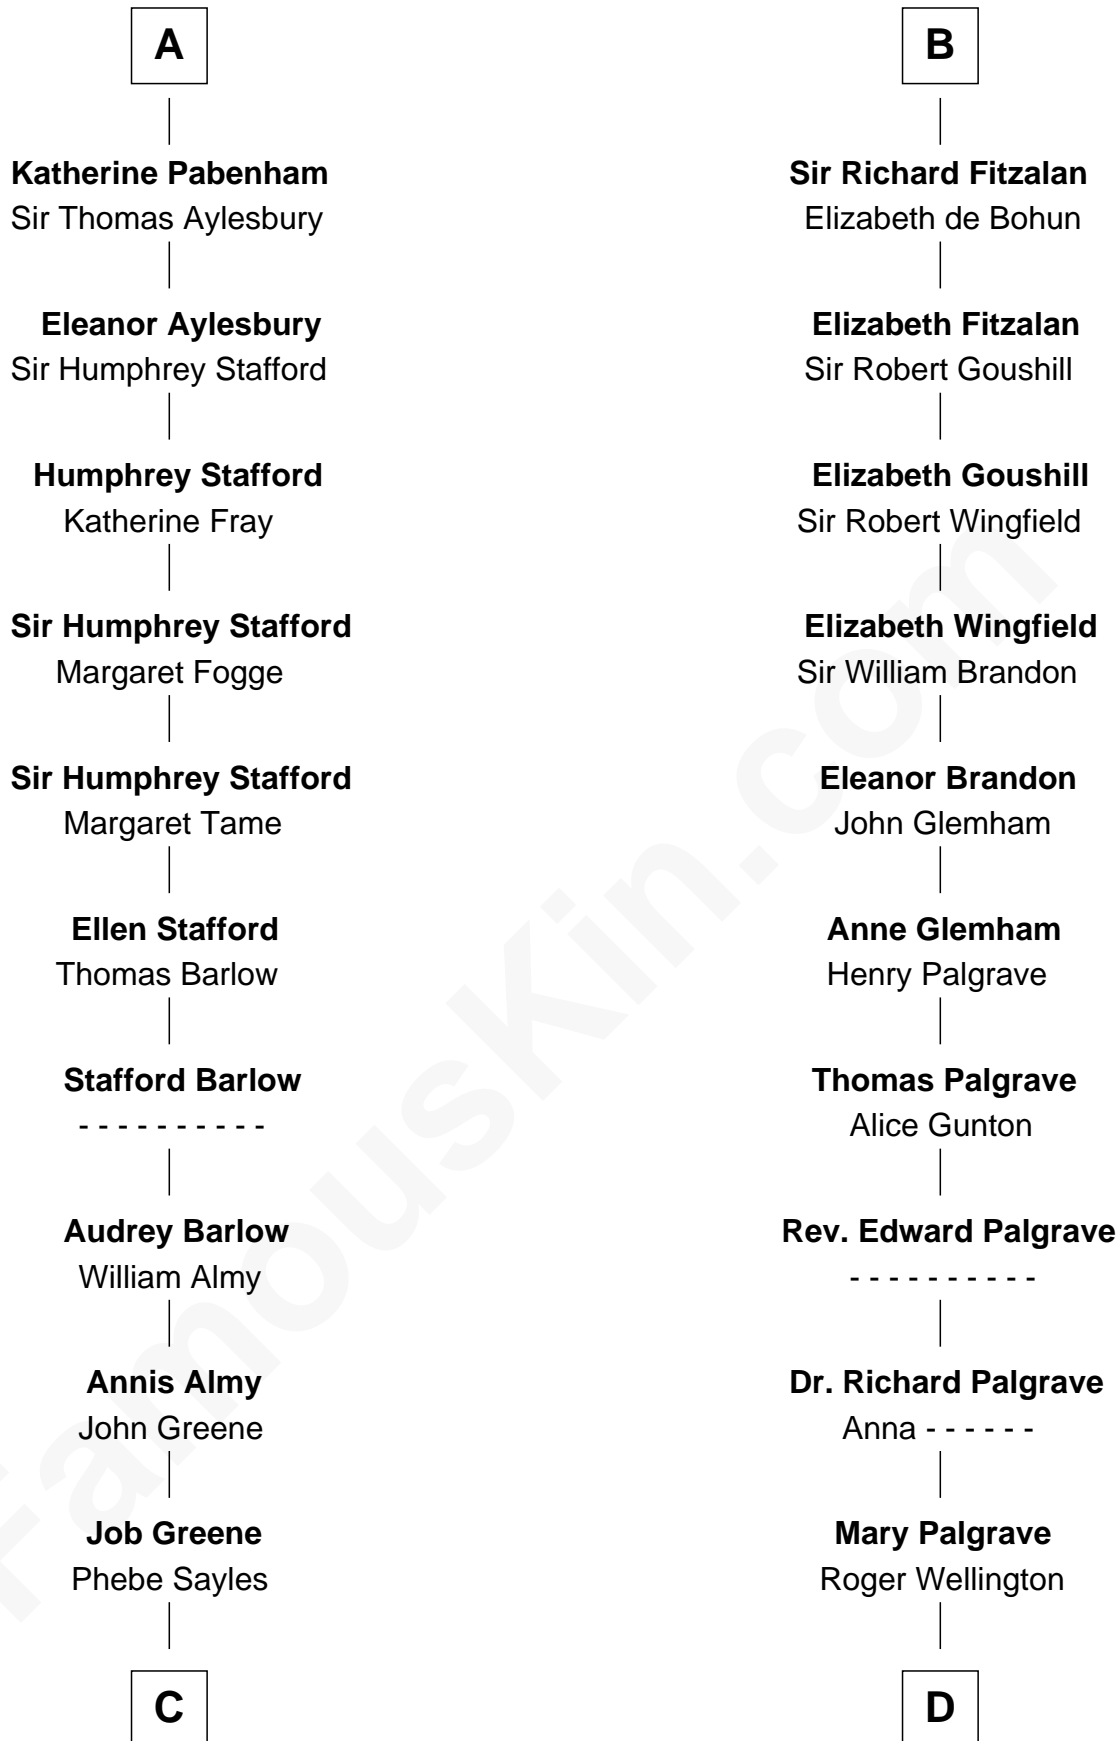

## Relationship Chart of

### Julia (Ward) Howe

*Author of "The Battle Hymn of the Republic"*

21st cousin of

### Eli Whitney

*Inventor of the Cotton Gin*

**C**

**Deborah Greene**

Simon Ray

**Anna Ray**

Samuel Ward

**Samuel Ward**