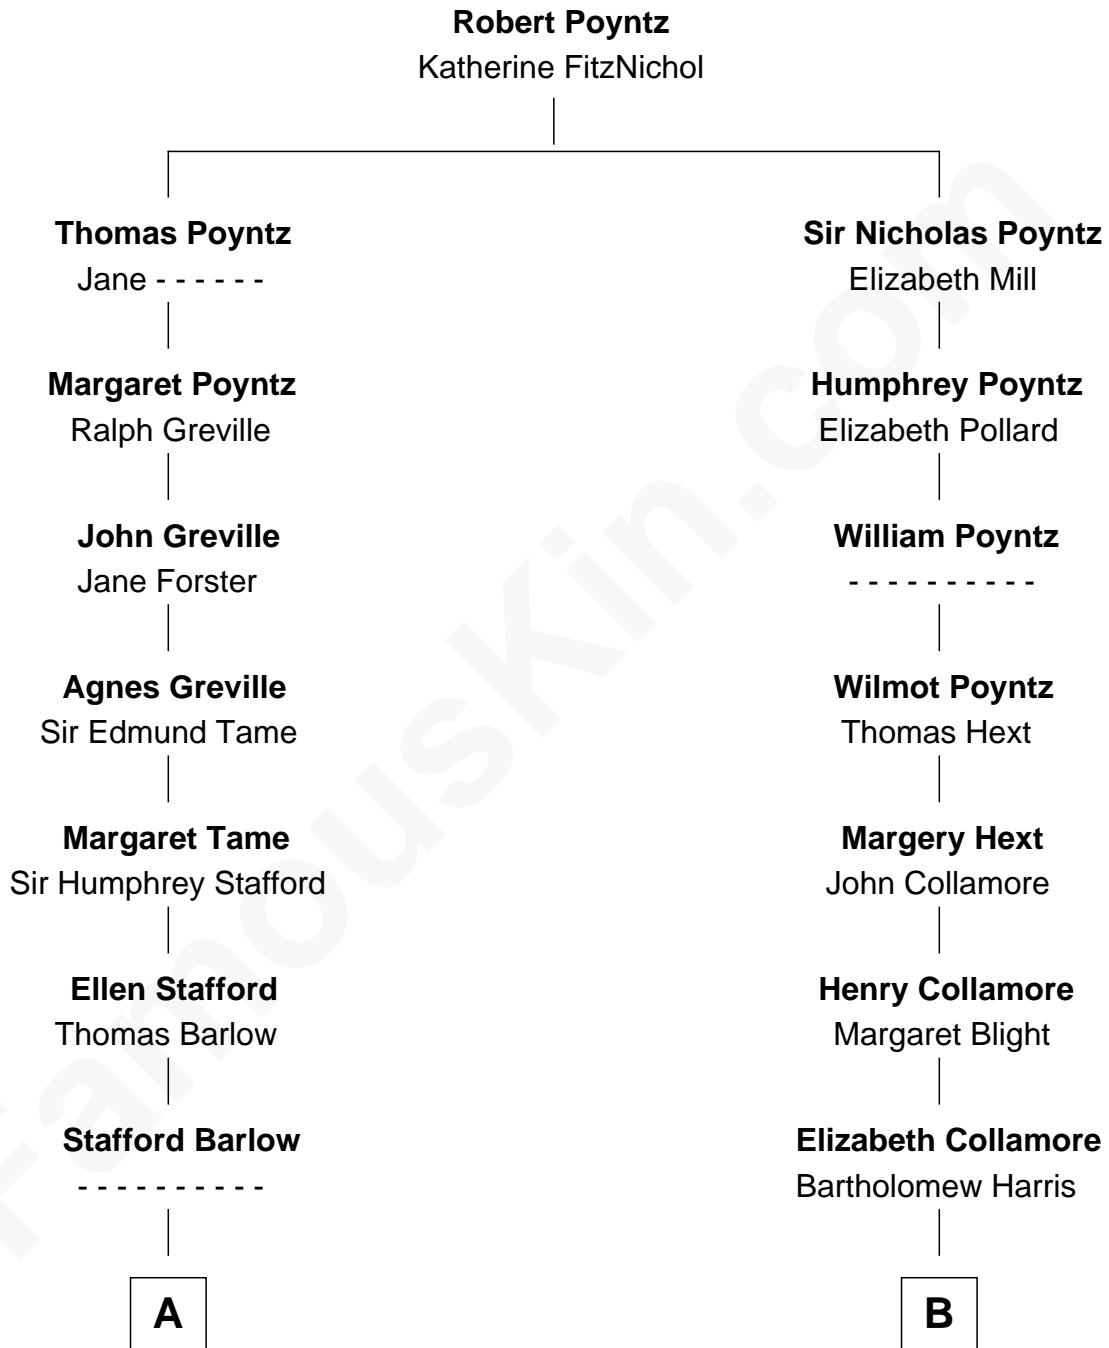

## Relationship Chart of

### Julia (Ward) Howe

Author of "The Battle Hymn of the Republic"

14th cousin 1 time removed of

### Edith (Carow) Roosevelt

First Lady of President Theodore Roosevelt

**A**

**Audrey Barlow**

William Almy

**Annis Almy**

John Greene

**Job Greene**