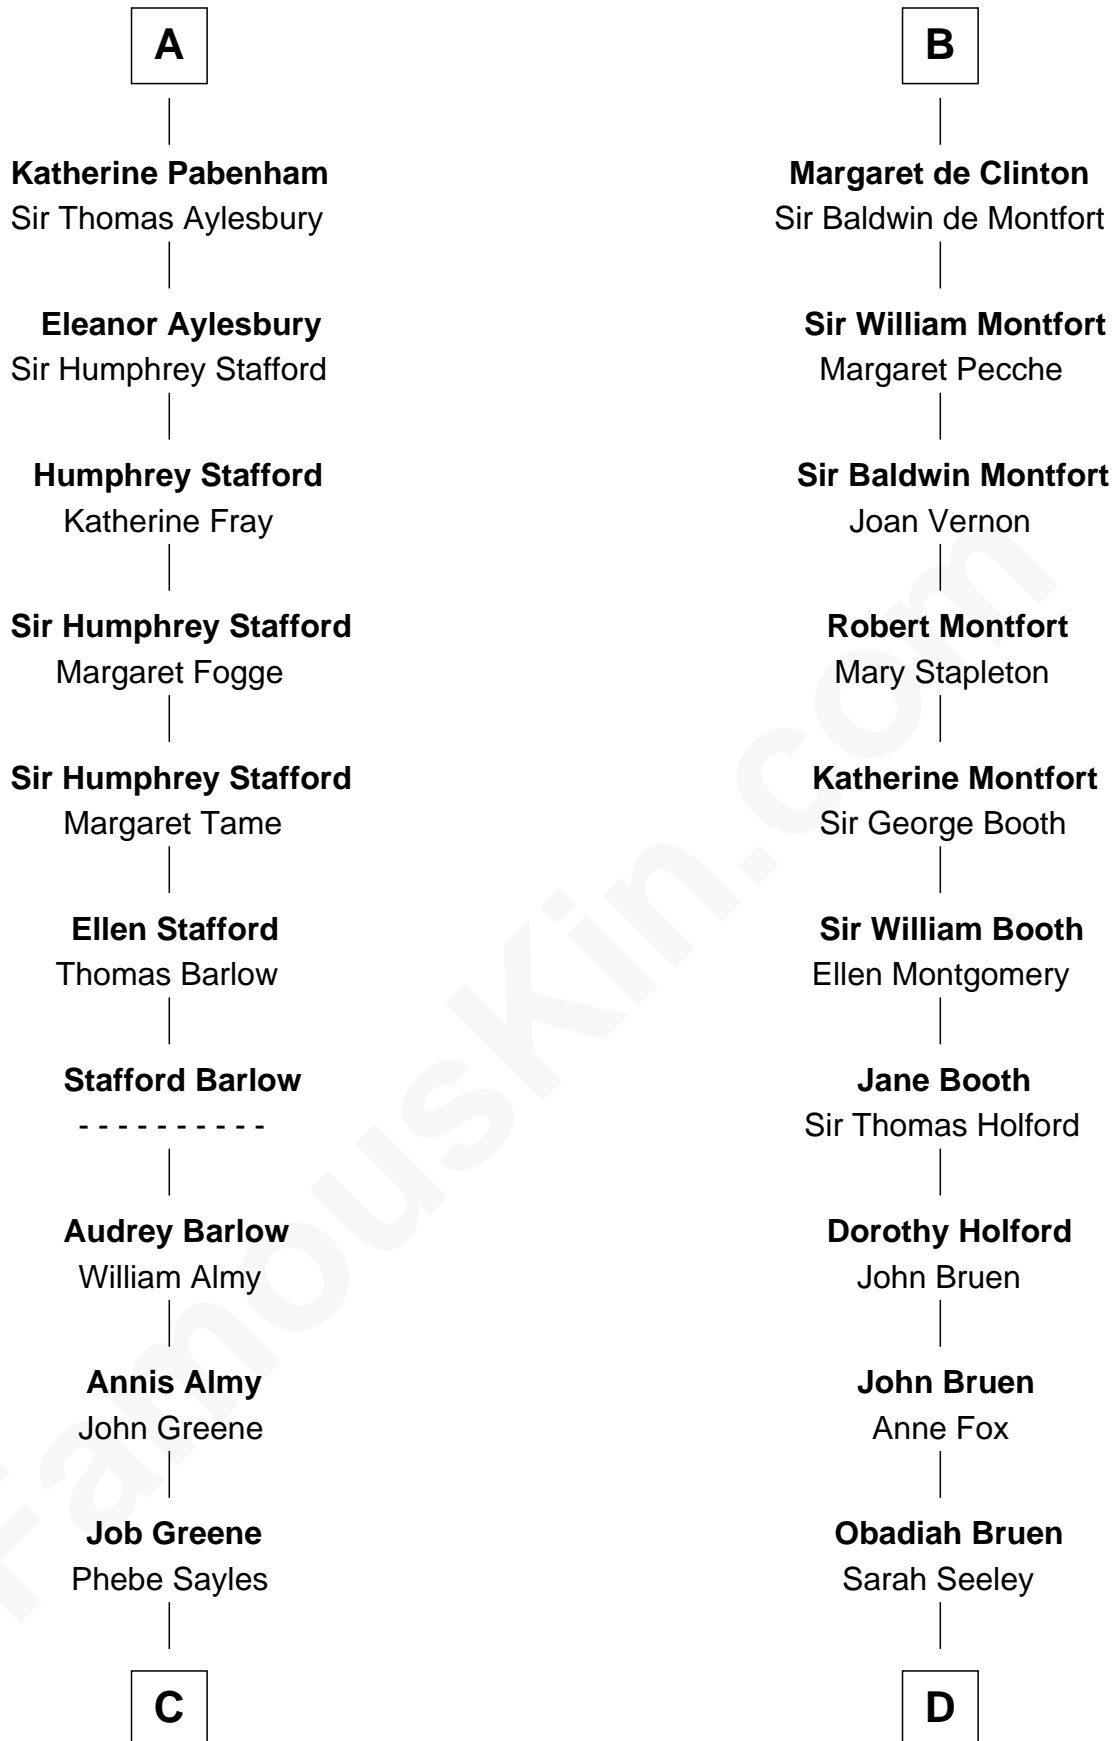

## Relationship Chart of

### Julia (Ward) Howe

*Author of "The Battle Hymn of the Republic"*

21st cousin of

### Abraham Baldwin

*Signer of the U.S. Constitution*

**C**

**Deborah Greene**

Simon Ray

**Anna Ray**

Samuel Ward

**Samuel Ward**