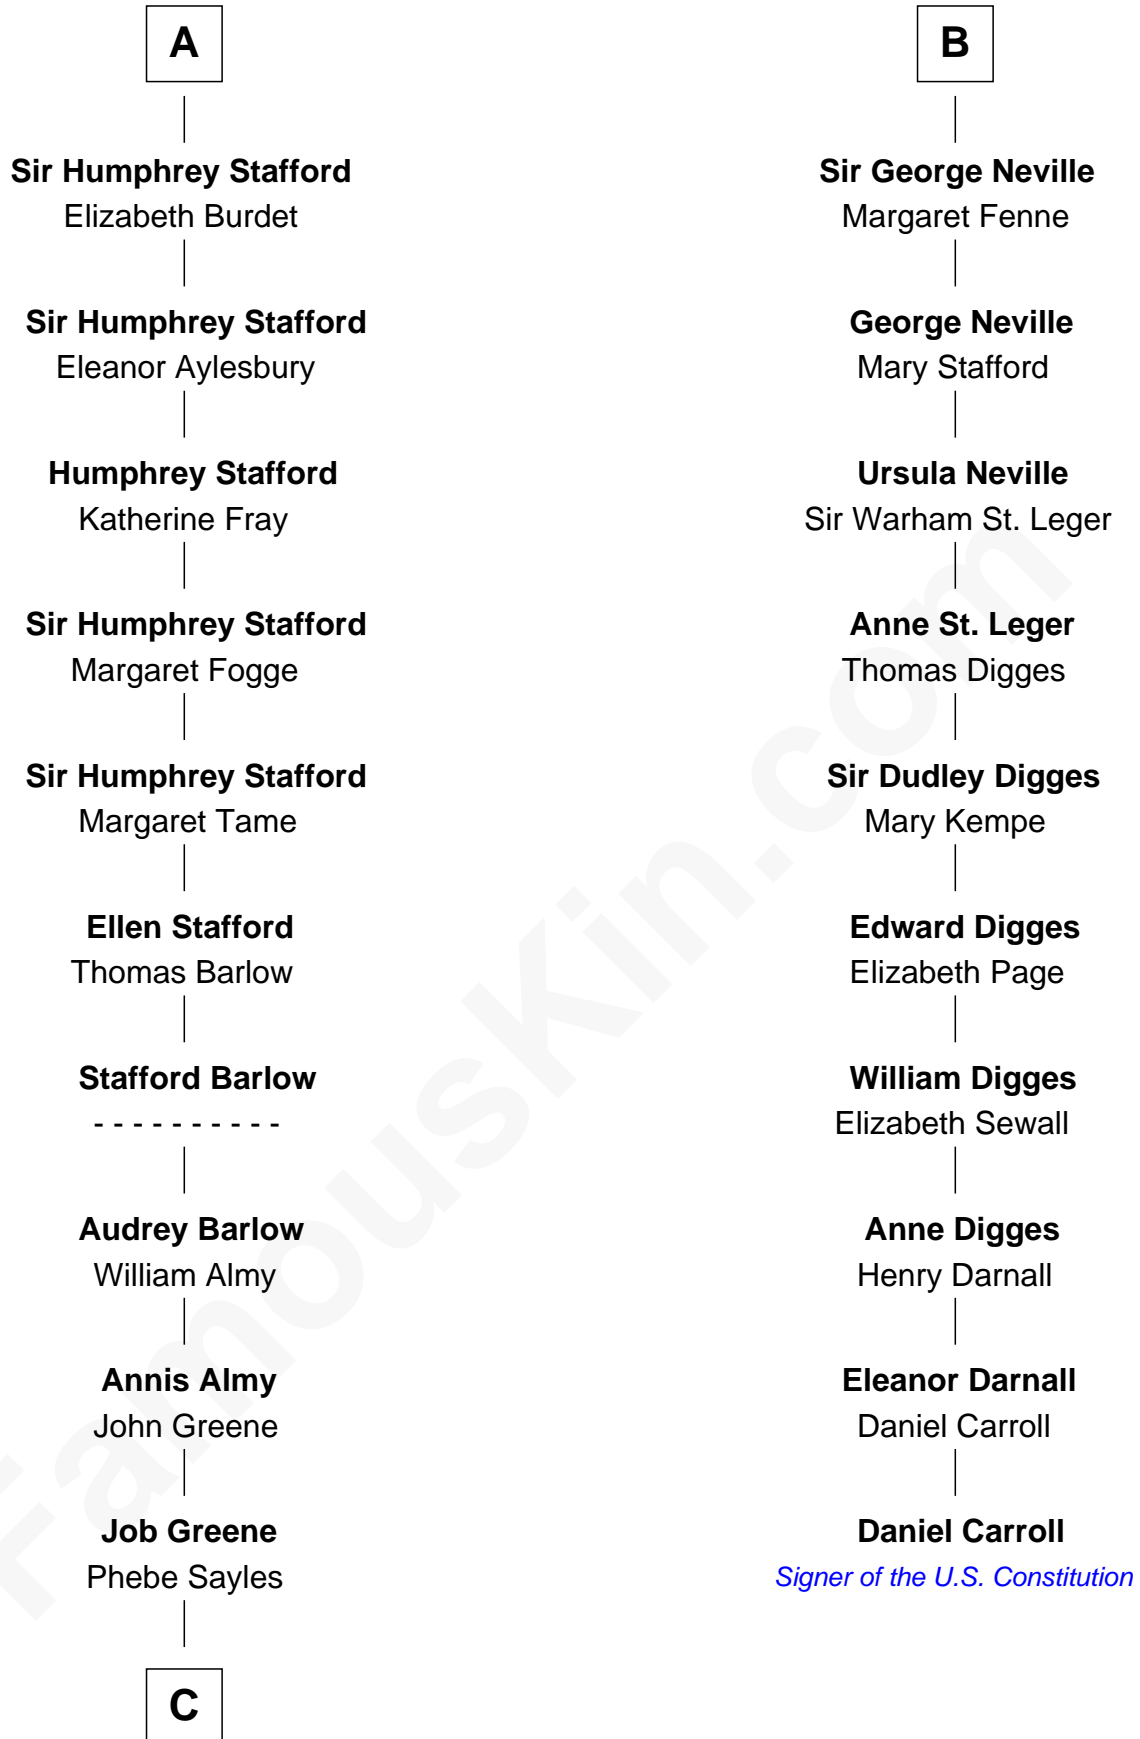

## Relationship Chart of

### Julia (Ward) Howe

*Author of "The Battle Hymn of the Republic"*

16th cousin 5 times removed of

**Daniel Carroll**

*Signer of the U.S. Constitution*

**C**

—  
**Deborah Greene**

Simon Ray

—  
**Anna Ray**

Samuel Ward

—  
**Samuel Ward**

Phebe Greene

—  
**Samuel Ward**

Julia Rush Cutler

—  
**Julia (Ward) Howe**

*American Poet*