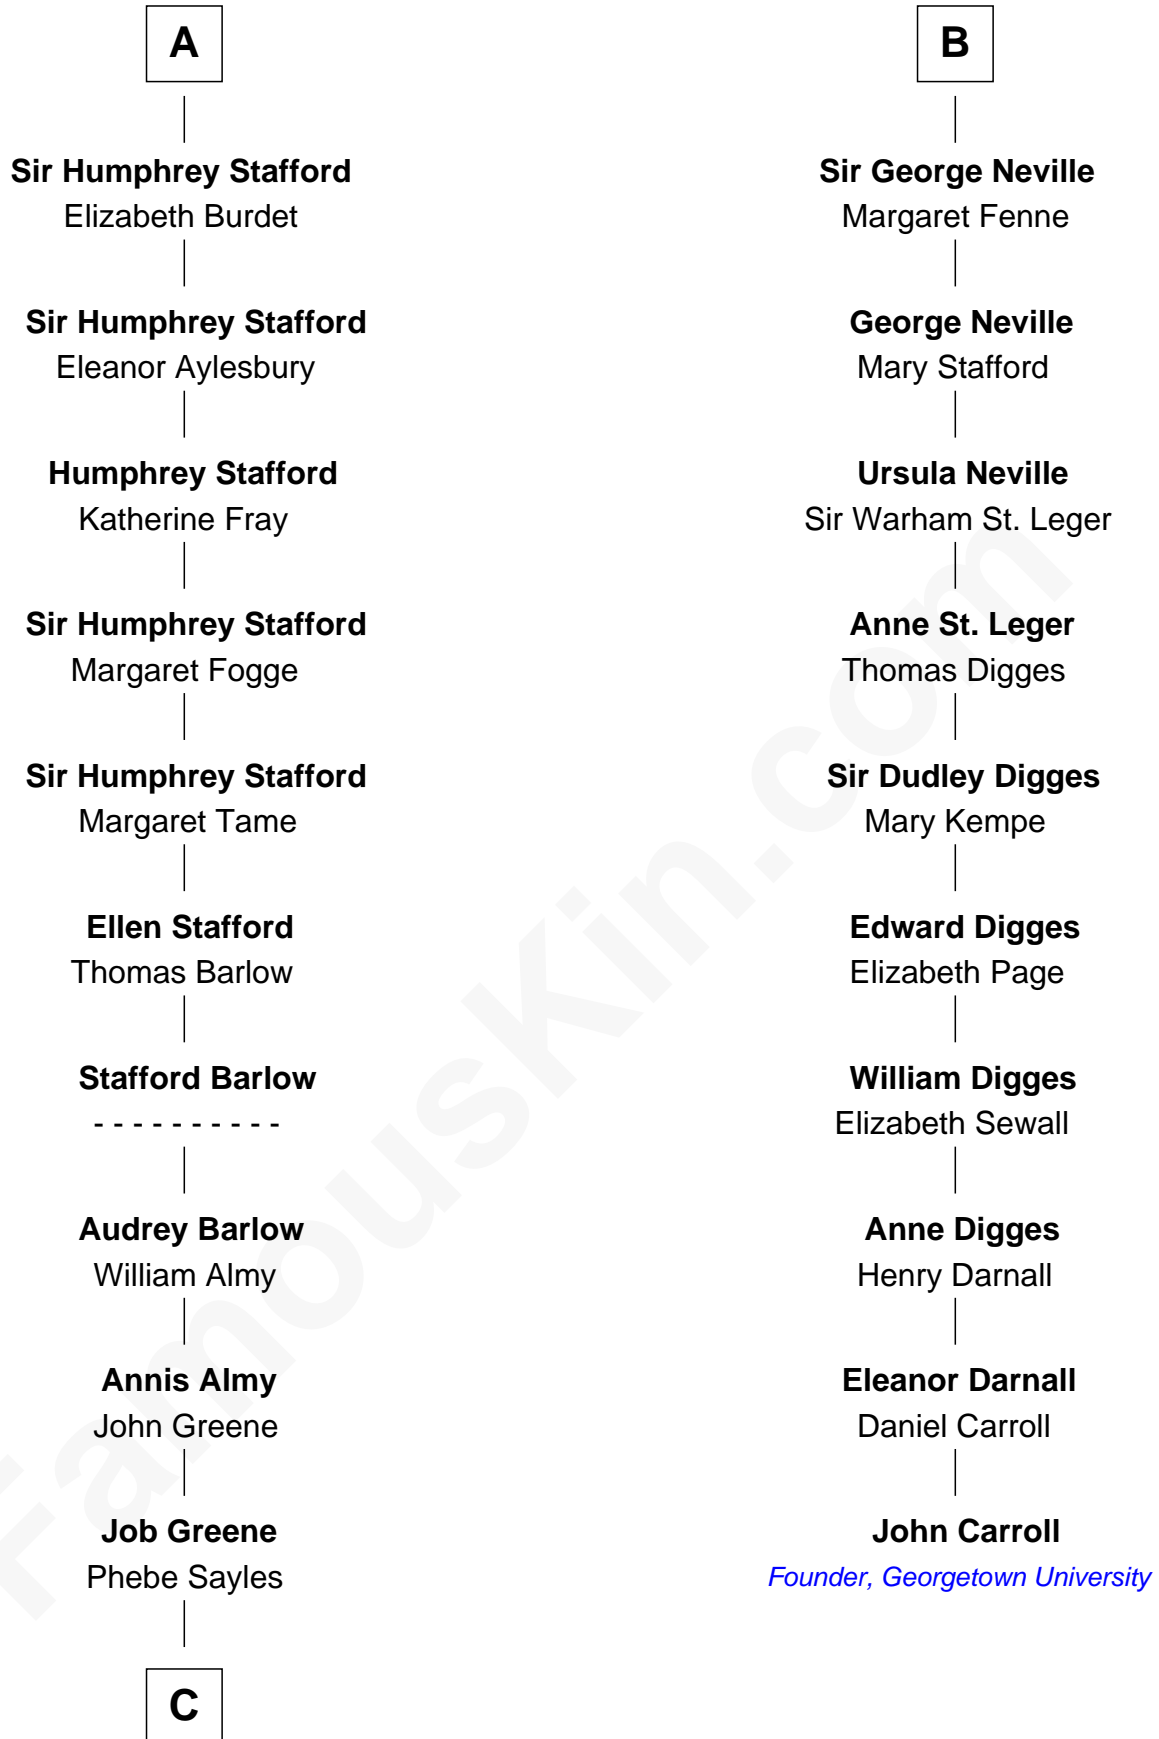

FamousKin.com

Relationship Chart of

Julia (Ward) Howe

Author of "The Battle Hymn of the Republic"

16th cousin 5 times removed of

John Carroll

Founder of Georgetown University

Sir William Longespee

Ela of Salisbury

C

—
Deborah Greene

Simon Ray

—
Anna Ray

Samuel Ward

—
Samuel Ward

Phebe Greene

—
Samuel Ward

Julia Rush Cutler

—
Julia (Ward) Howe

American Poet