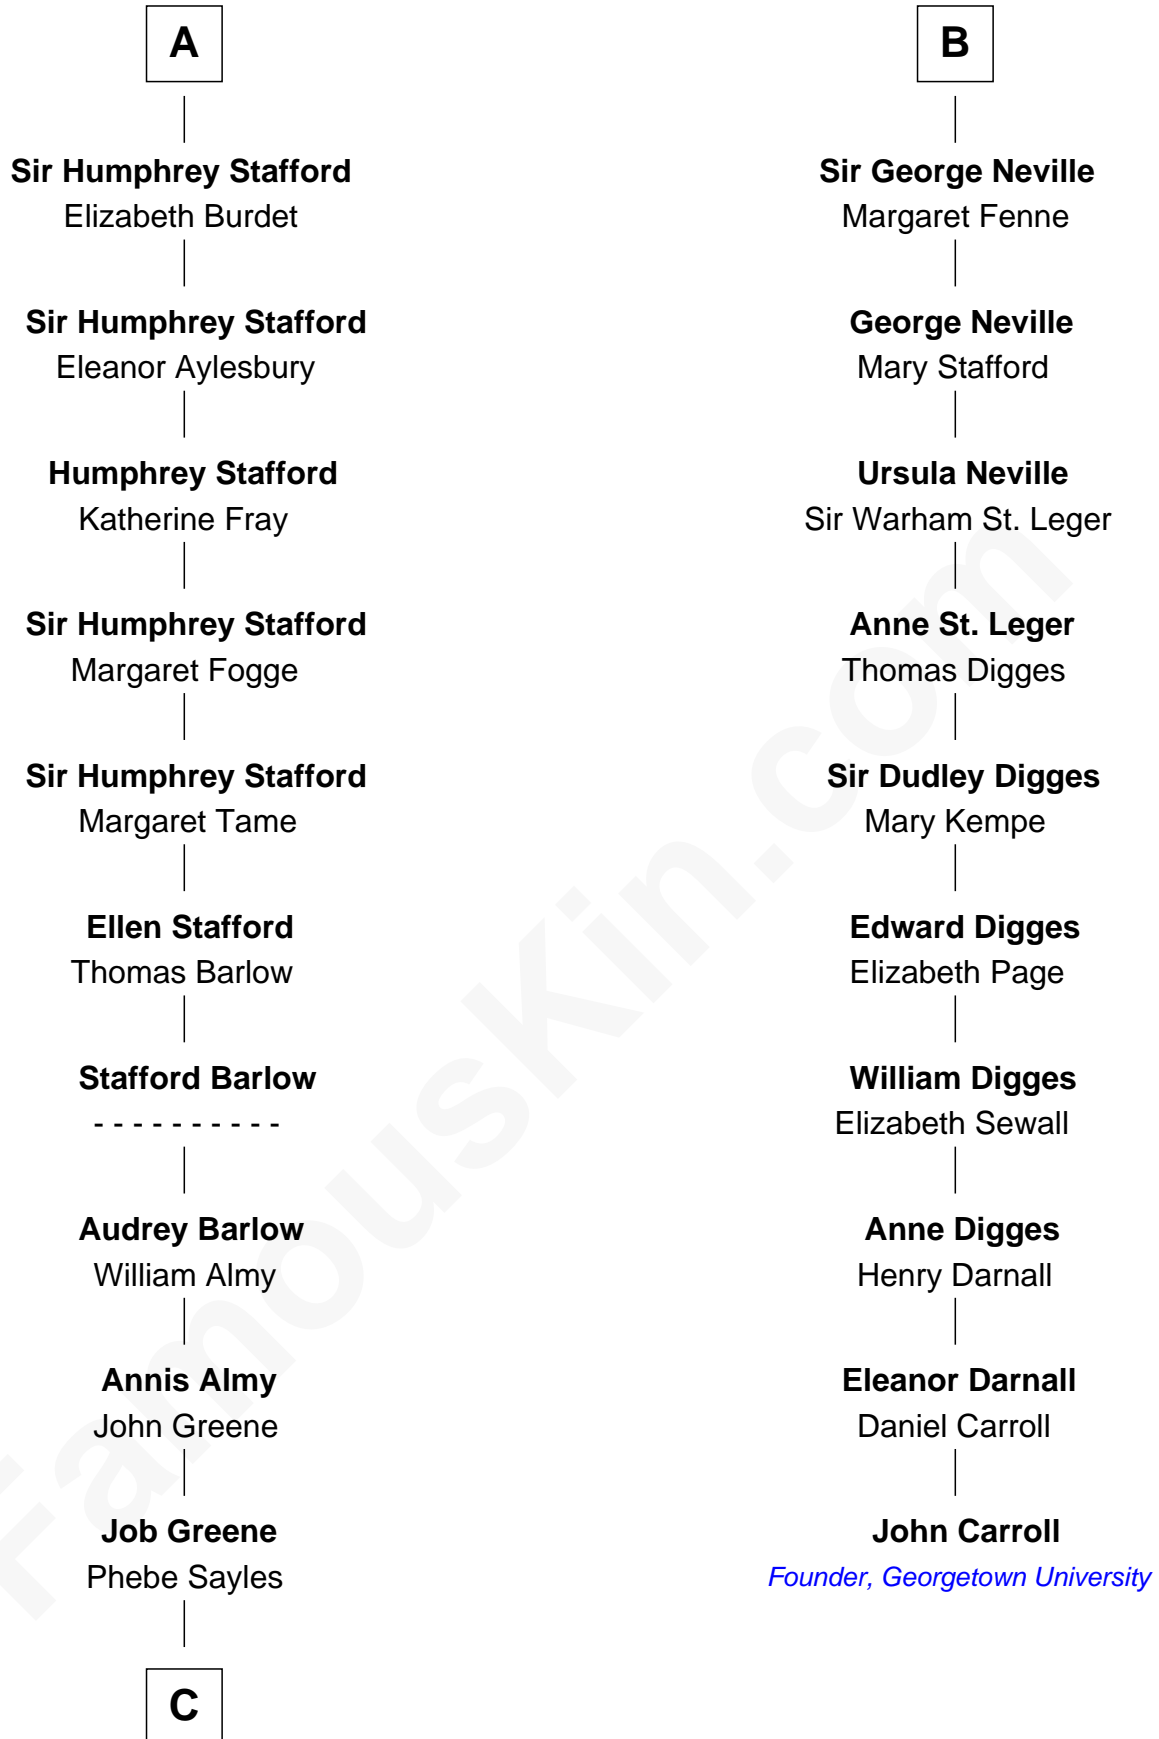

FamousKin.com

Relationship Chart of

Julia (Ward) Howe

Author of "The Battle Hymn of the Republic"

16th cousin 5 times removed of

John Carroll

Founder of Georgetown University

C

—
Deborah Greene

Simon Ray

—
Anna Ray

Samuel Ward

—
Samuel Ward

Phebe Greene

—
Samuel Ward

Julia Rush Cutler

—
Julia (Ward) Howe

American Poet