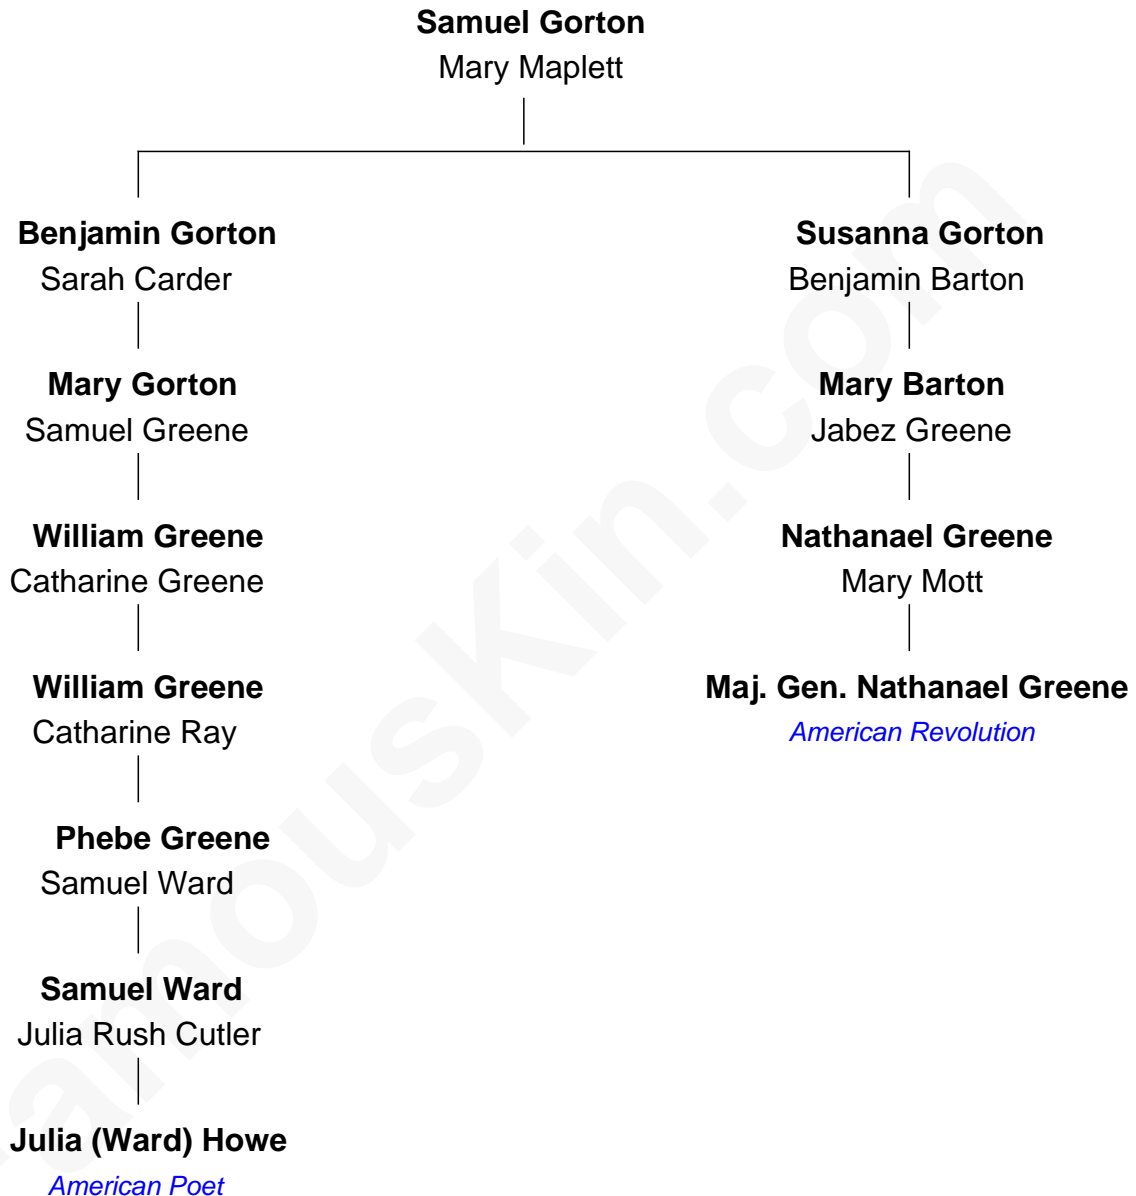

# FamousKin.com

## Relationship Chart of

### Julia (Ward) Howe

*Author of "The Battle Hymn of the Republic"*

3rd cousin 3 times removed of

**Maj. Gen. Nathanael Greene**  
*American Revolution*

Nathanael Greene photo by [Charles Willson Peale](#)