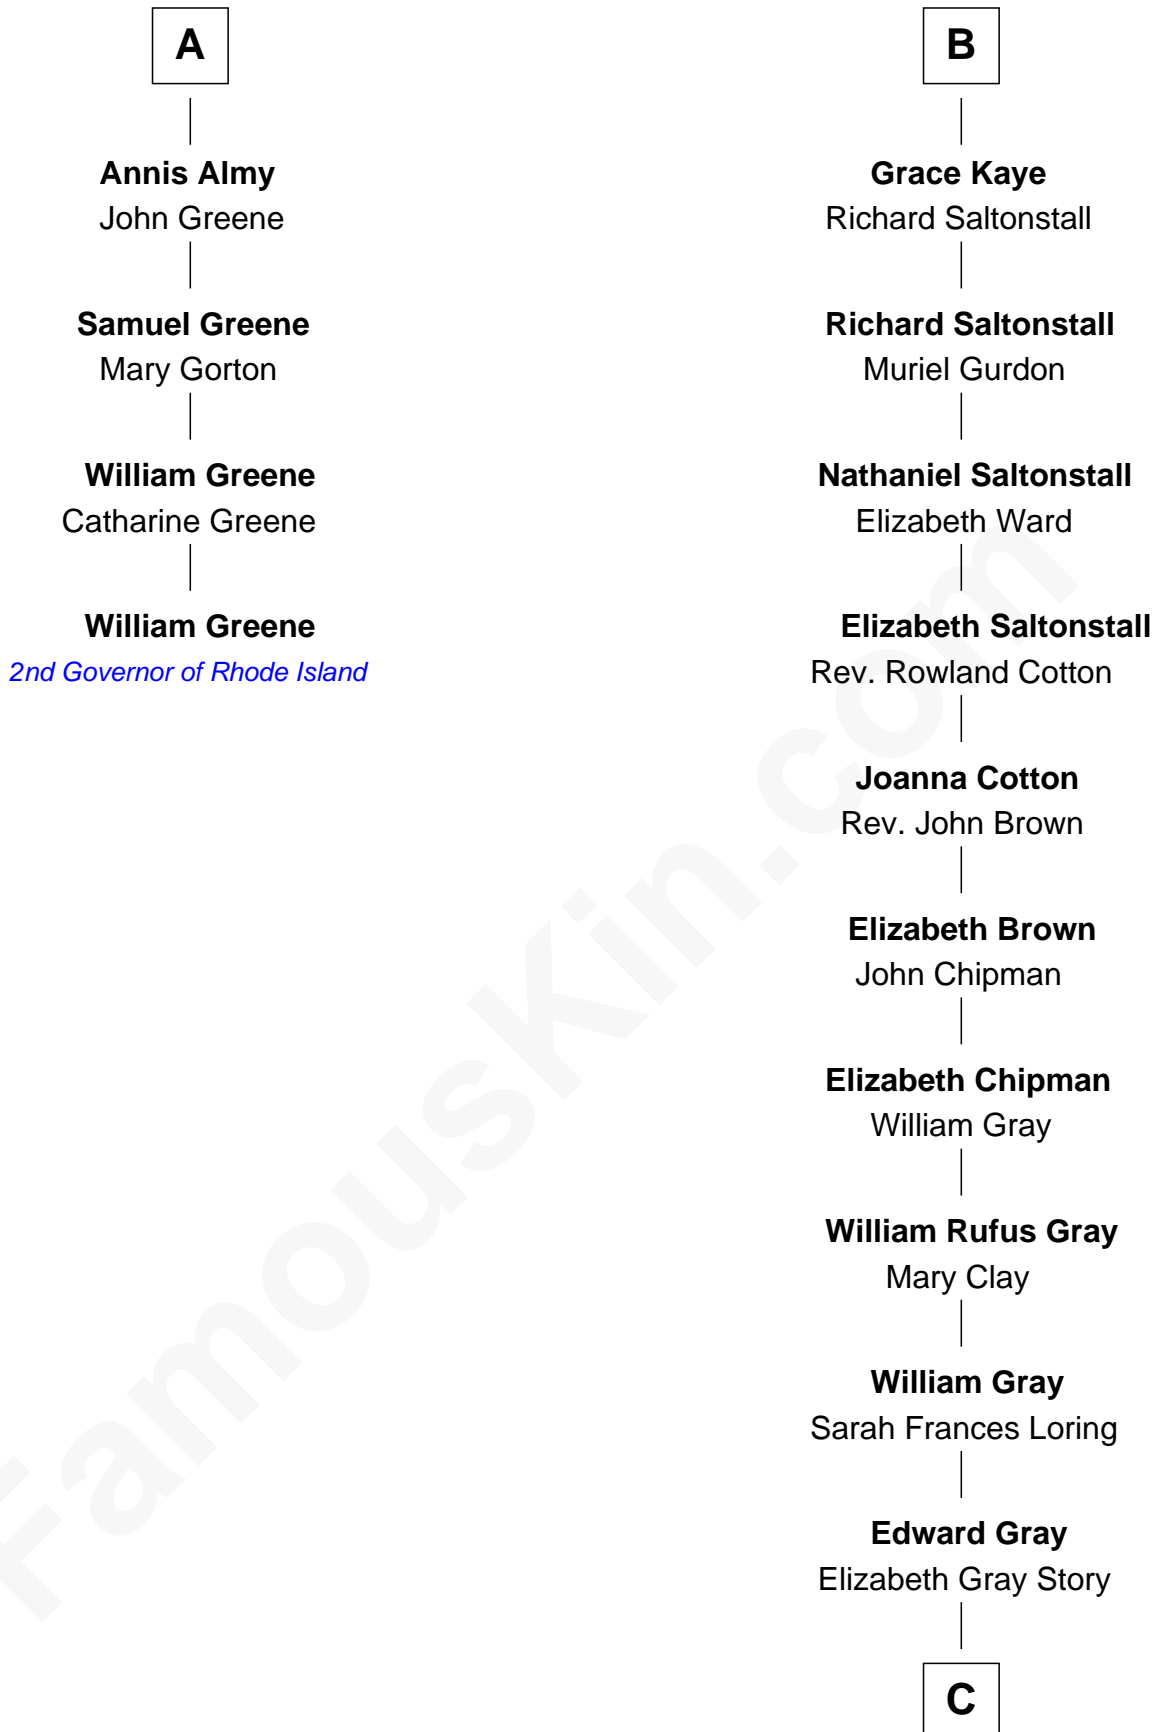

FamousKin.com Relationship Chart of

William Greene

2nd Governor of Rhode Island

10th cousin 9 times removed of

Story Musgrave

NASA Astronaut

Sir Thomas Aylesbury

Katherine Pabenham

Eleanor Aylesbury
Sir Humphrey Stafford

Humphrey Stafford
Katherine Fray

Sir Humphrey Stafford
Margaret Fogge

Sir Humphrey Stafford
Margaret Tame

Ellen Stafford
Thomas Barlow

Stafford Barlow

Audrey Barlow
William Almy

A

Isabel Aylesbury
Sir Thomas Chaworth

Elizabeth Chaworth
Sir William FitzWilliam

Isabel FitzWilliam
Richard Wentworth

Matthew Wentworth
Elizabeth Woodruffe

Beatrice Wentworth
Arthur Kaye

John Kaye
Dorothy Mauleverer

Robert Kaye
Anne Flower

B

C

Marguerite Gray
John Butler Swann

Marguerite Swann
Percy Musgrave

Story Musgrave
NASA Astronaut