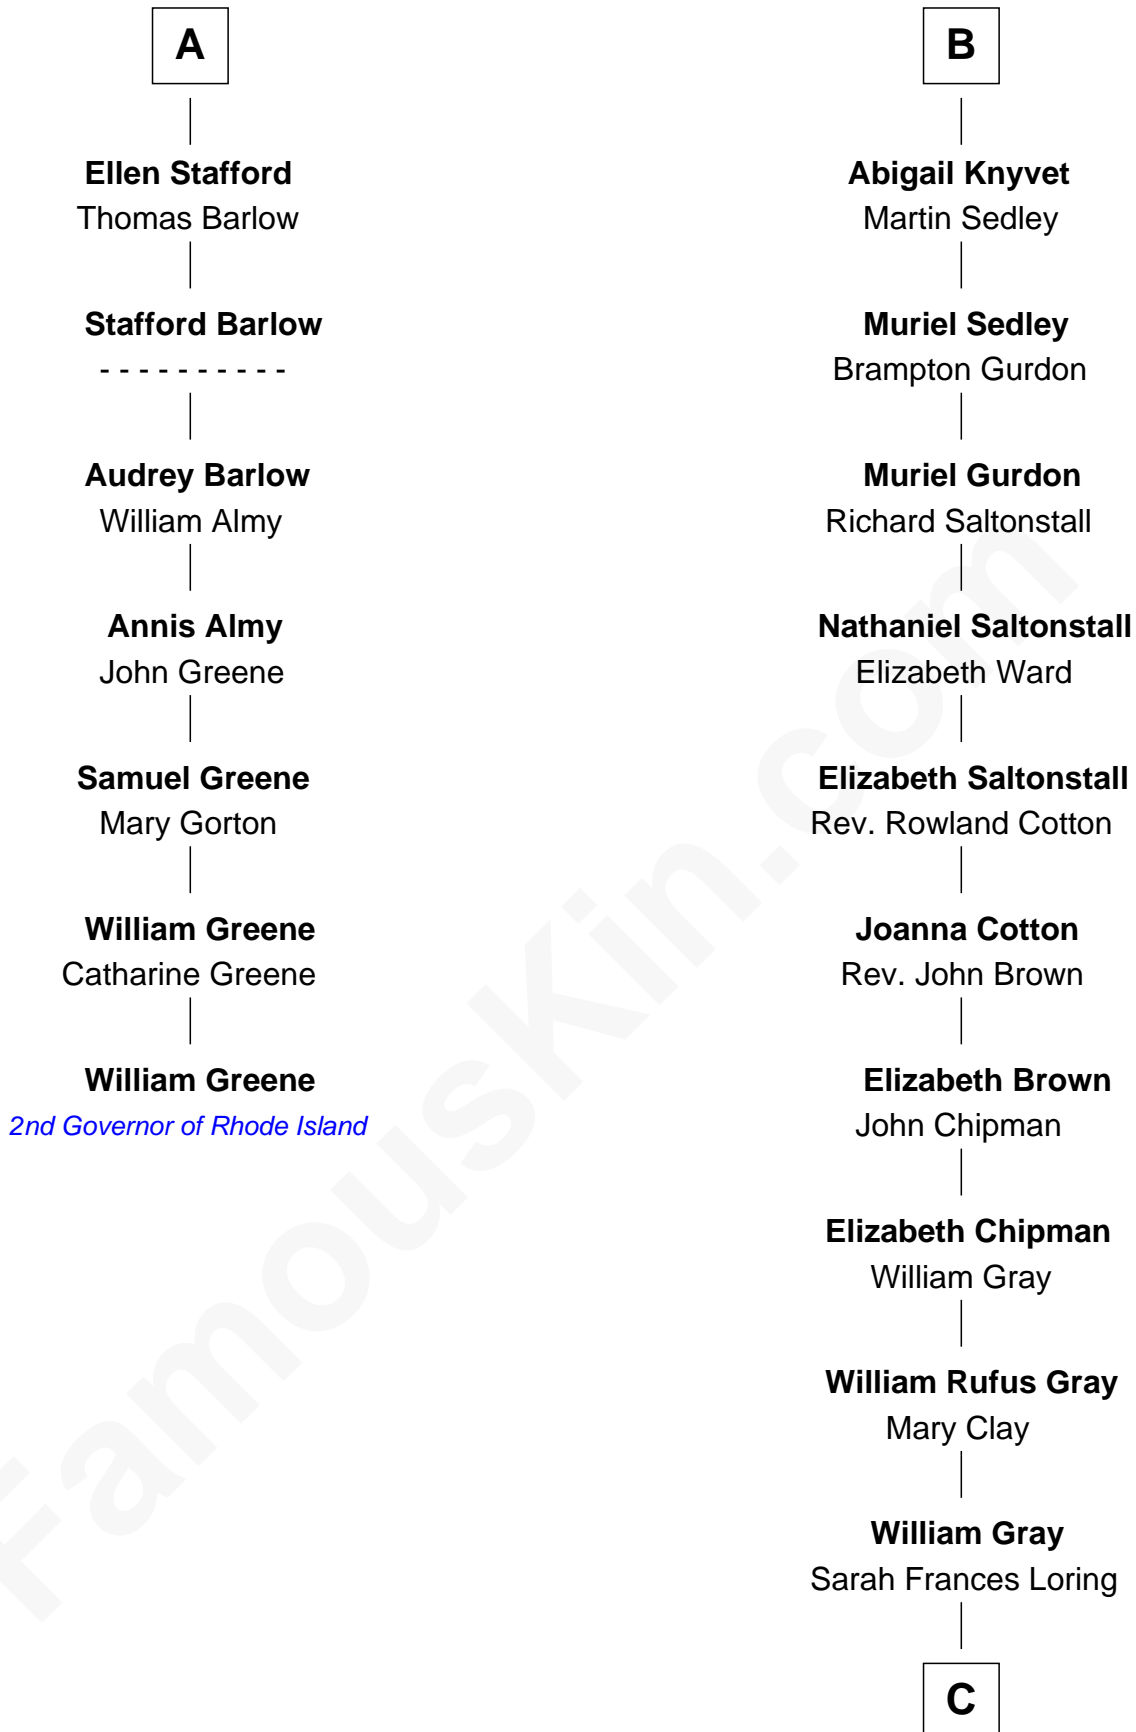

# FamousKin.com Relationship Chart of

**William Greene**

*2nd Governor of Rhode Island*

13th cousin 7 times removed of

**Story Musgrave**

*NASA Astronaut*

**C**

**Edward Gray**  
Elizabeth Gray Story

**Marguerite Gray**  
John Butler Swann

**Marguerite Swann**  
Percy Musgrave

**Story Musgrave**  
*NASA Astronaut*