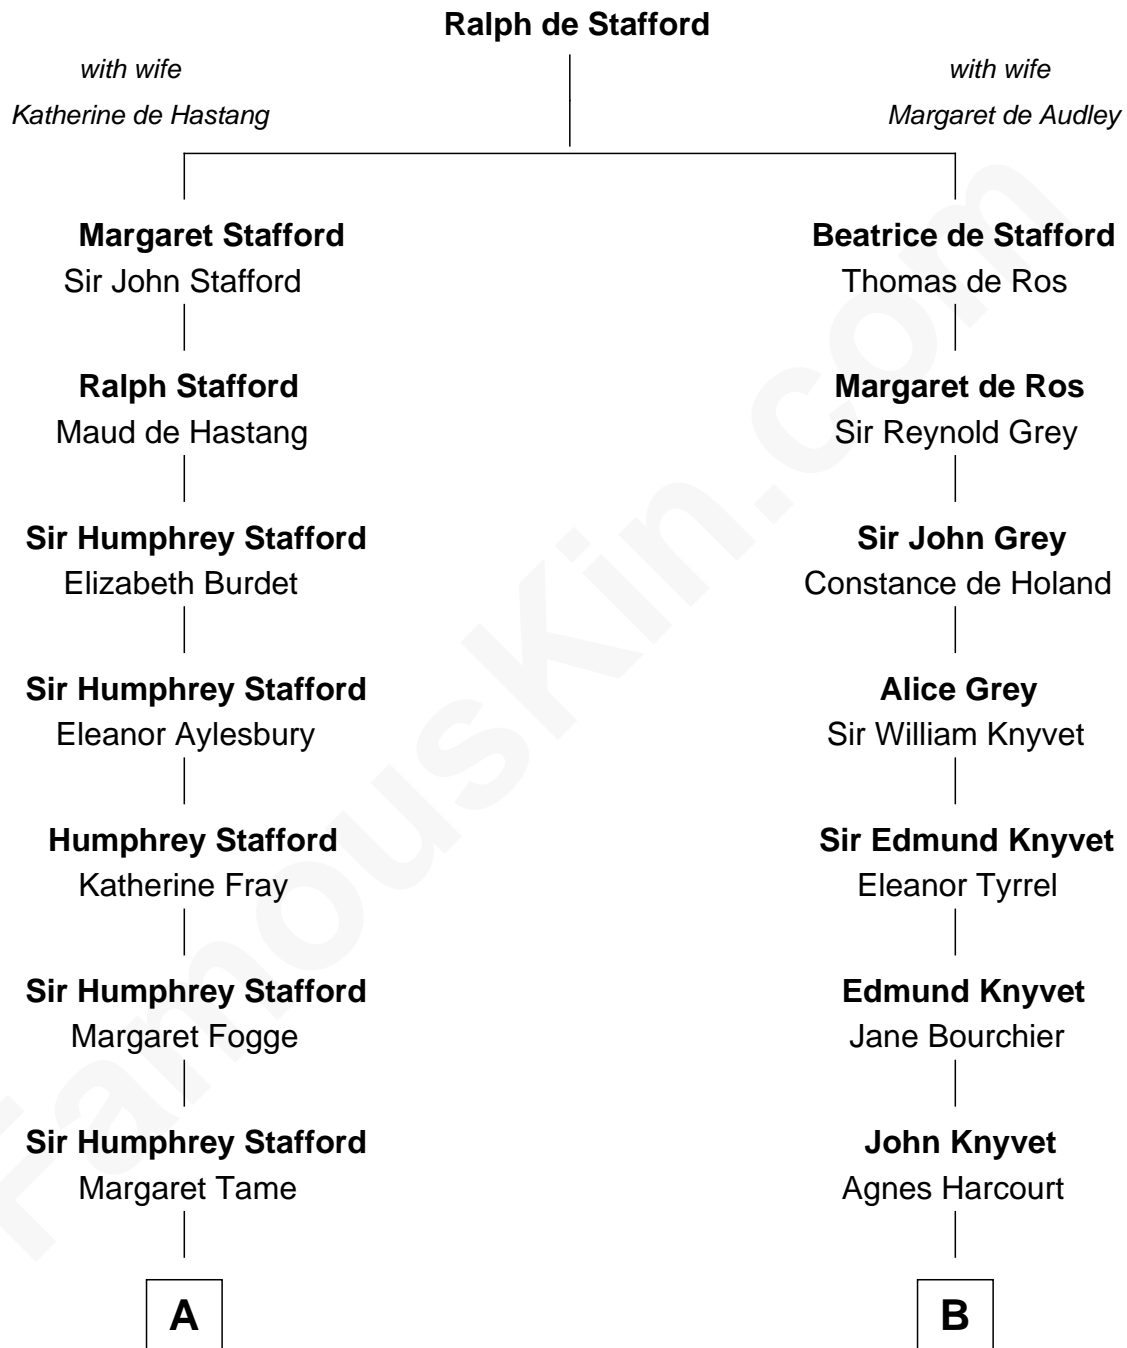

# FamousKin.com Relationship Chart of

**William Greene**

*2nd Governor of Rhode Island*

13th cousin 7 times removed of

**Story Musgrave**

*NASA Astronaut*

**C**

**Edward Gray**  
Elizabeth Gray Story

**Marguerite Gray**  
John Butler Swann

**Marguerite Swann**  
Percy Musgrave

**Story Musgrave**  
*NASA Astronaut*