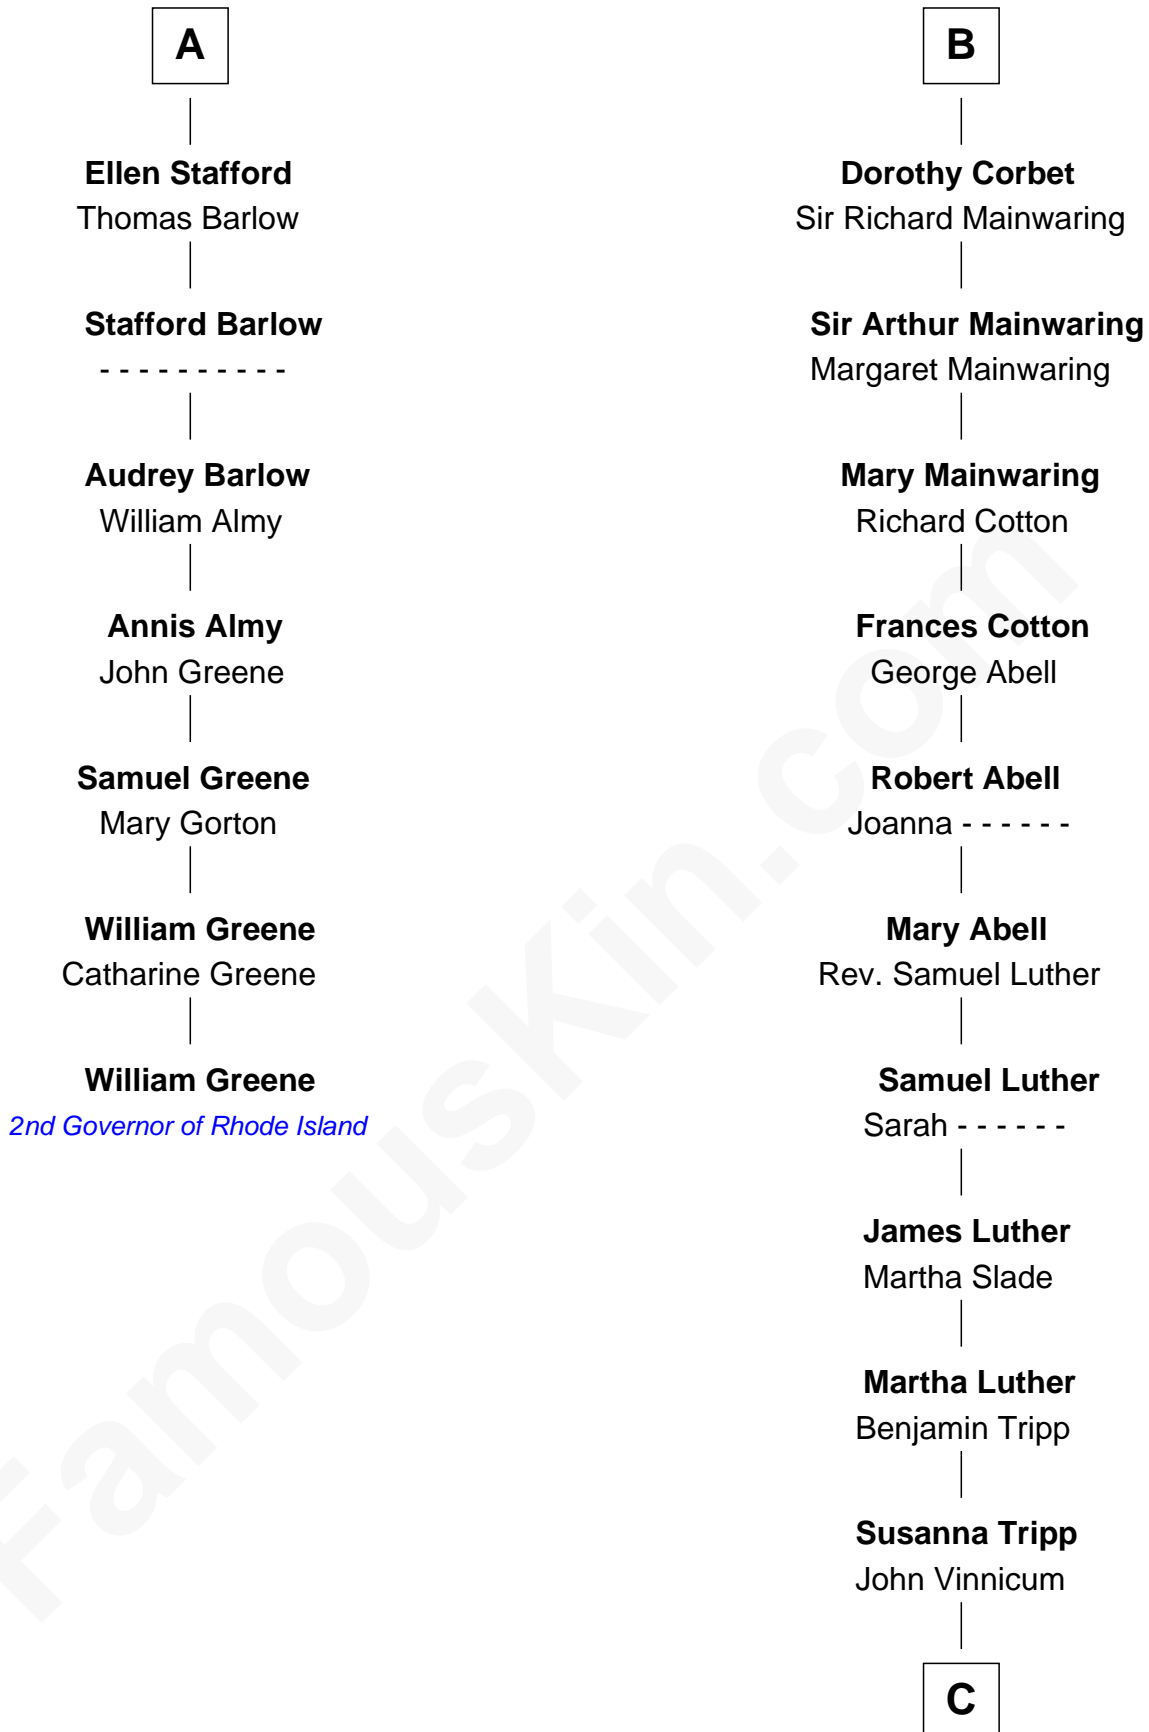

FamousKin.com

Relationship Chart of

William Greene

2nd Governor of Rhode Island

13th cousin 7 times removed of

Lizzie Borden

Accused Murderess

Ralph de Stafford

Elizabeth Belknap

Anne Ferrers

Sir Walter Devereux

Elizabeth Devereux

Sir Richard Corbet

Sir Robert Corbet

Elizabeth Vernon

B

C

Sarah L. Vinnicum

Joseph Morse

Anthony Morse

Rhoda Morrison

Sarah Anthony Morse

Andrew Jackson Borden

Lizzie Borden

Accused Murderess