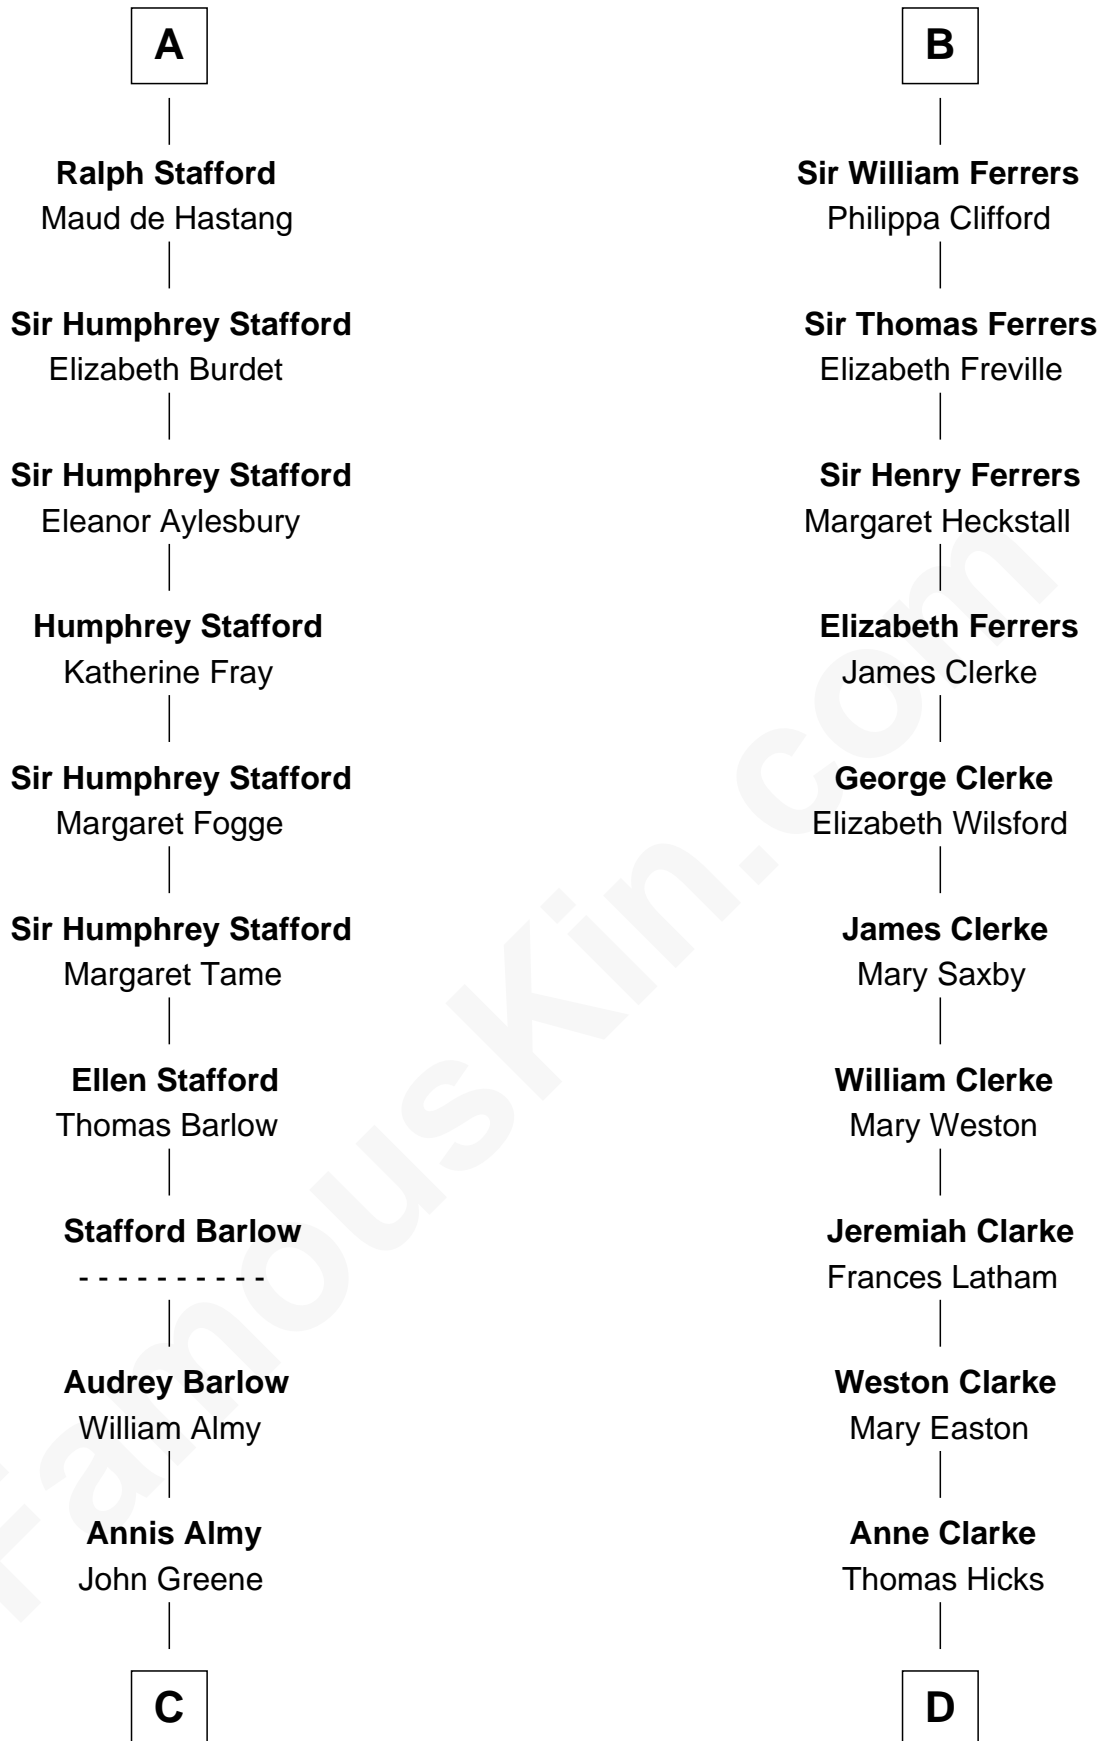

FamousKin.com

Relationship Chart of

William Greene

2nd Governor of Rhode Island

19th cousin 2 times removed of

Susan B. Anthony

Women's Rights Advocate

Hugh de Kevelioc
Bertrade de Montfort

C

Samuel Greene

Mary Gorton

William Greene

Catharine Greene

William Greene

2nd Governor of Rhode Island

D