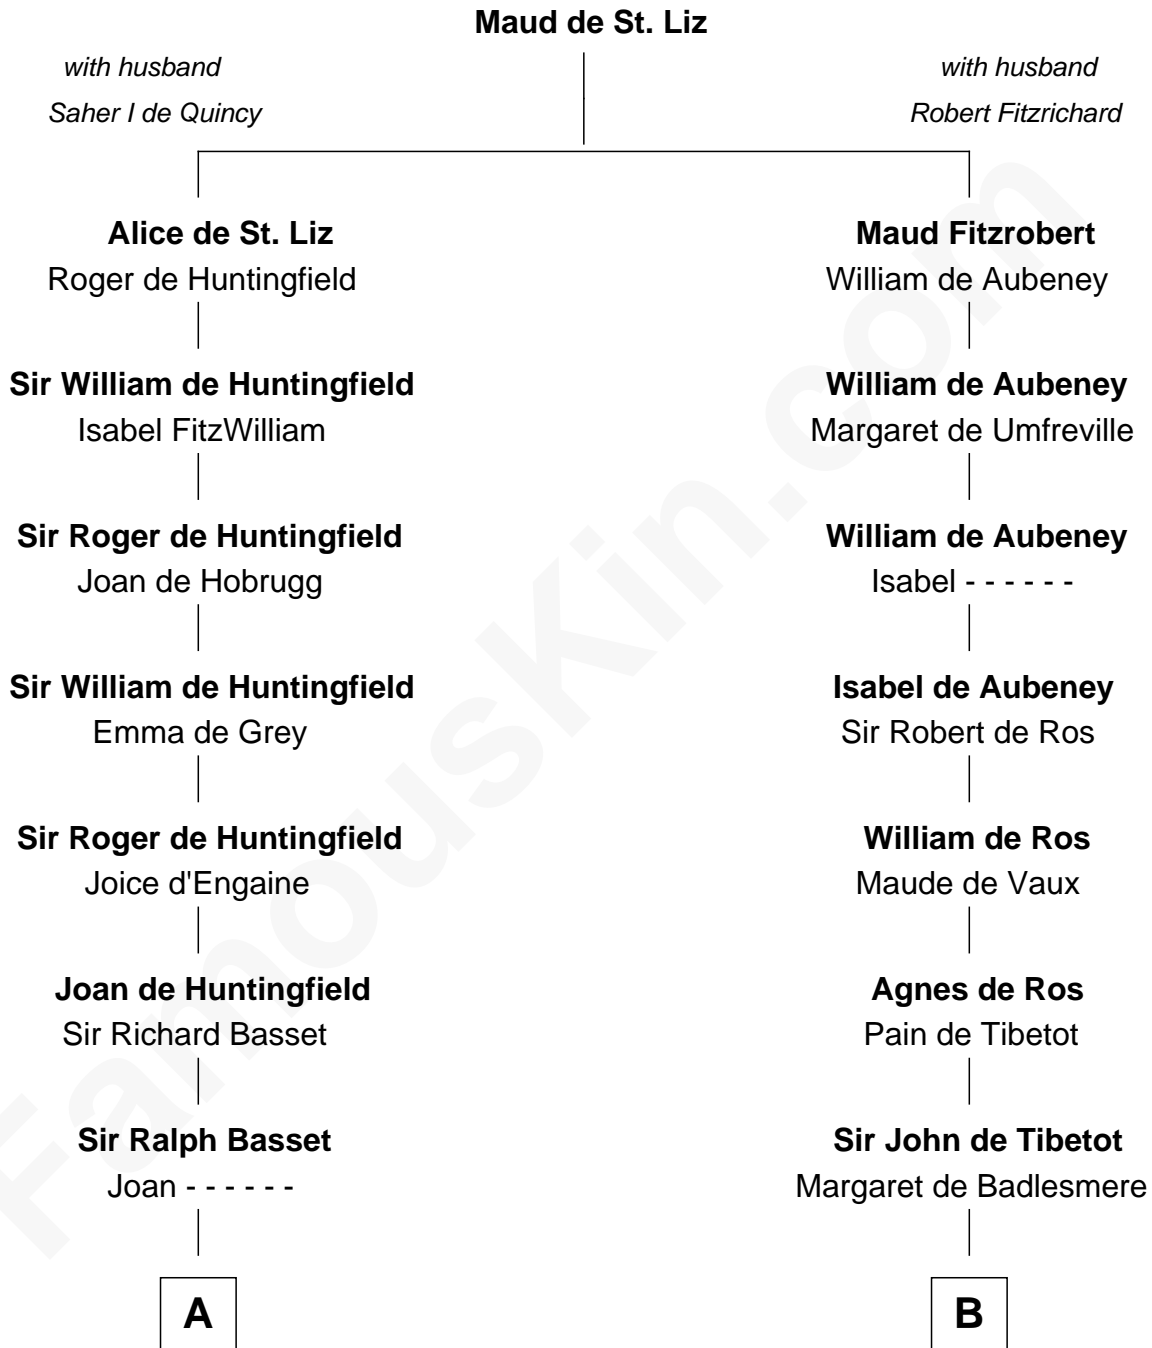

FamousKin.com

Relationship Chart of

William Greene

2nd Governor of Rhode Island

17th cousin 3 times removed of

Rev. George Burroughs

Executed for Witchcraft, Salem 1692