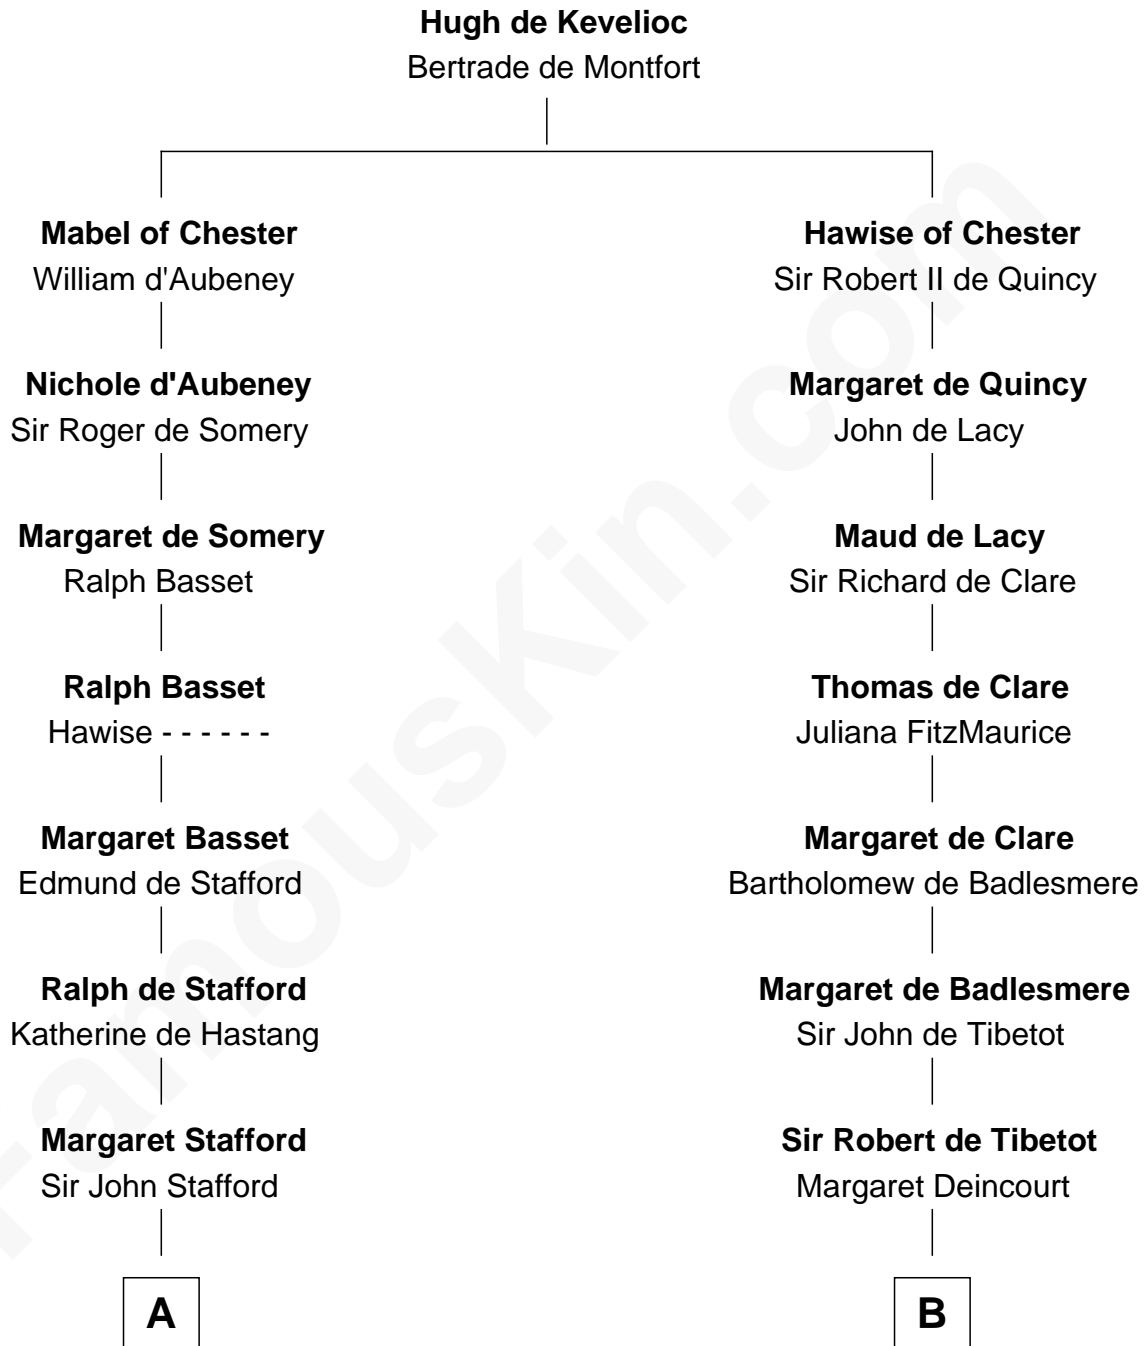

FamousKin.com

Relationship Chart of

William Greene

2nd Governor of Rhode Island

16th cousin 3 times removed of

Rev. George Burroughs

Executed for Witchcraft, Salem 1692

C

—
Samuel Greene

Mary Gorton

—
William Greene

Catharine Greene

—
William Greene

2nd Governor of Rhode Island

FamousKin.com