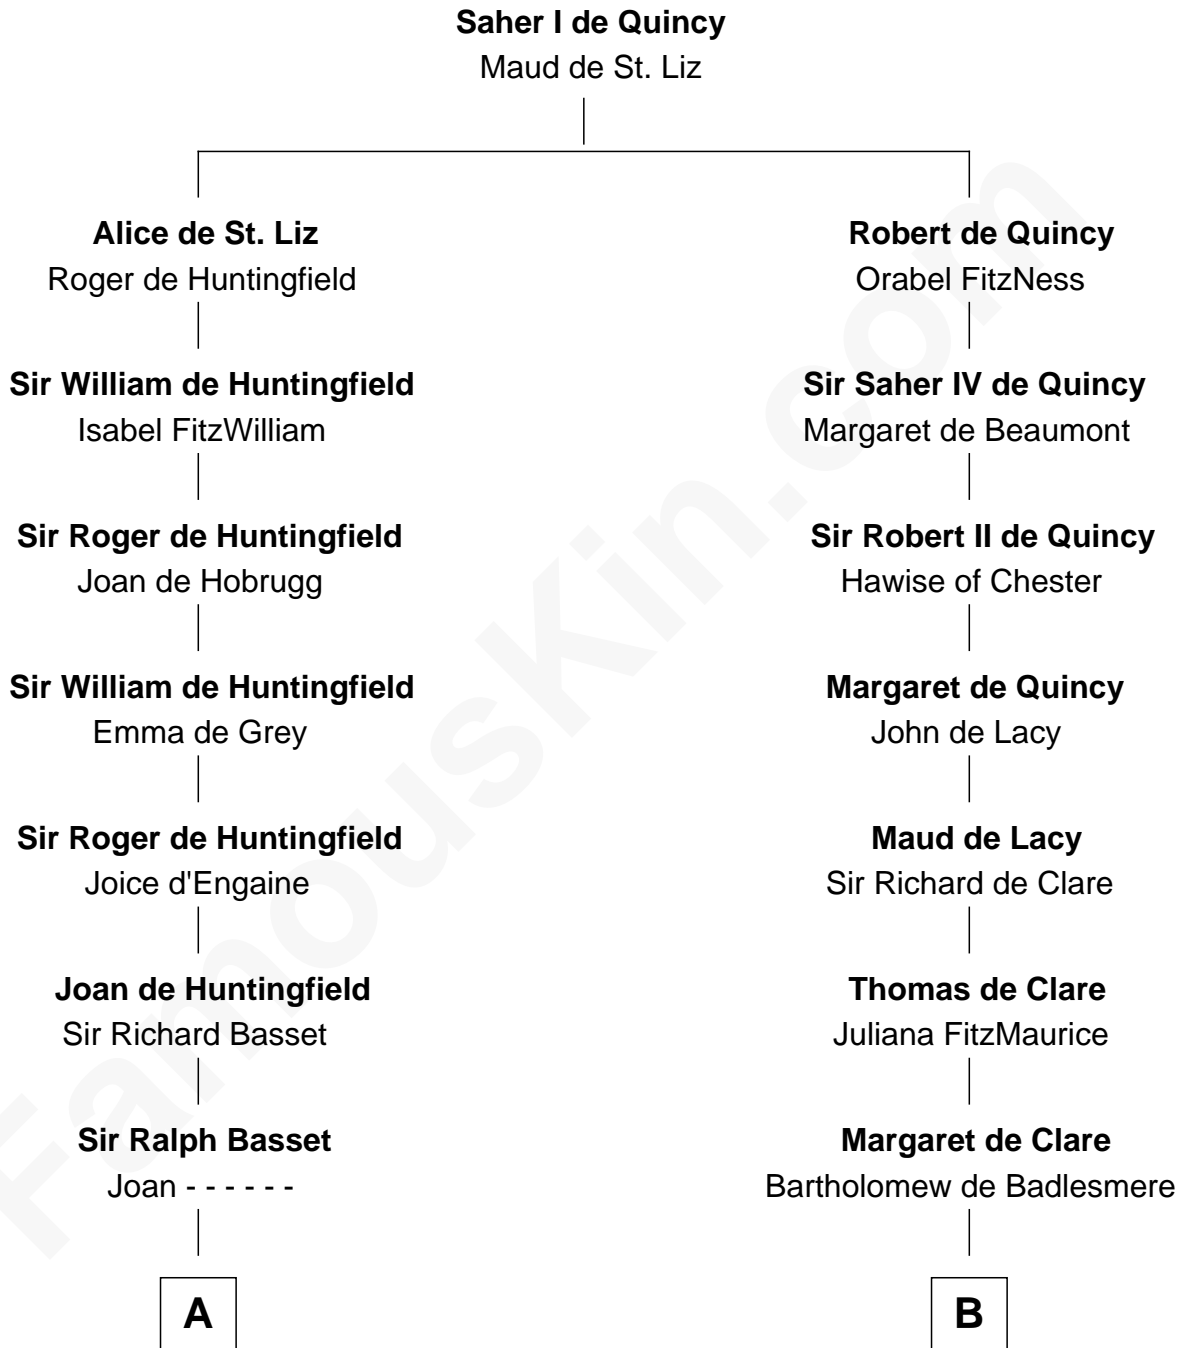

FamousKin.com

Relationship Chart of

William Greene

2nd Governor of Rhode Island

18th cousin 2 times removed of

Rev. George Burroughs

Executed for Witchcraft, Salem 1692

C

Annis Almy
John Greene

Samuel Greene
Mary Gorton

William Greene
Catharine Greene

William Greene
2nd Governor of Rhode Island

D

Nathaniel Burrough
Rebecca Stiles

Rev. George Burroughs
Salem Witch Trials 1692