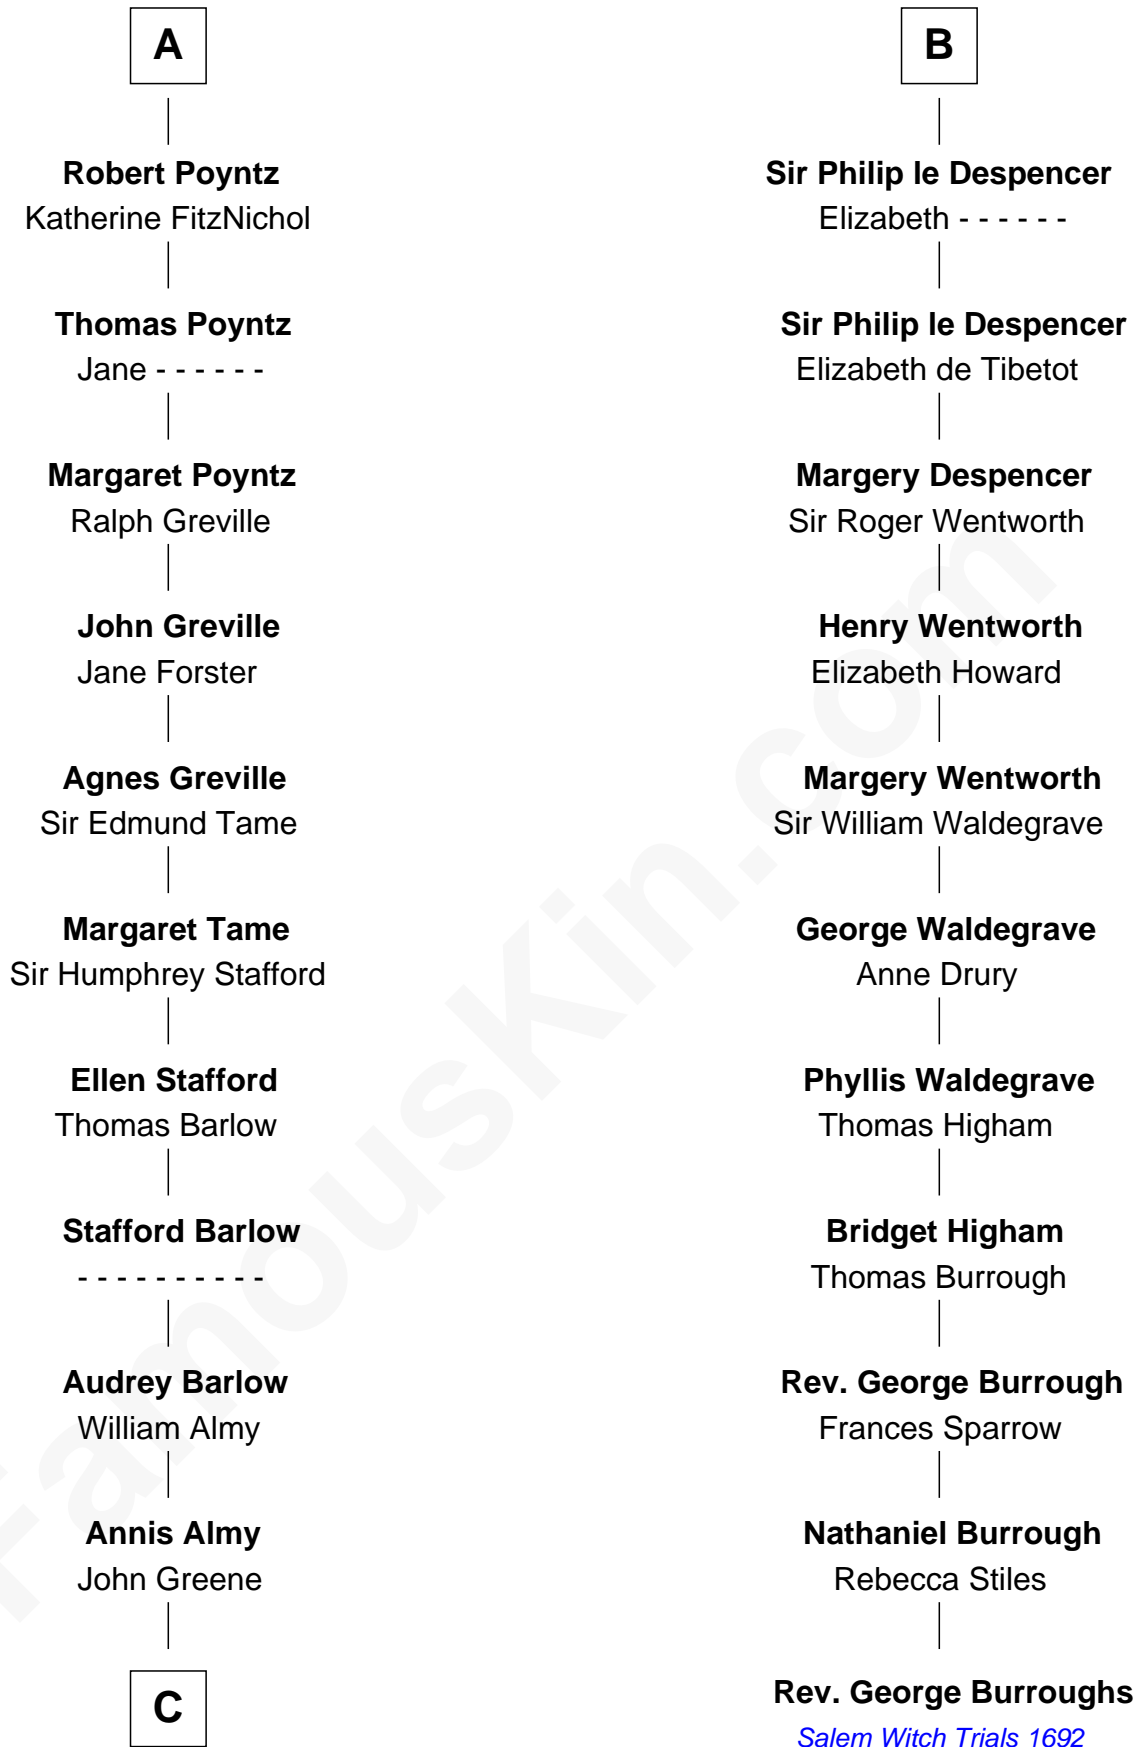

FamousKin.com

Relationship Chart of

William Greene

2nd Governor of Rhode Island

17th cousin 2 times removed of

Rev. George Burroughs

Executed for Witchcraft, Salem 1692

C

—
Samuel Greene

Mary Gorton

—
William Greene

Catharine Greene

—
William Greene

2nd Governor of Rhode Island