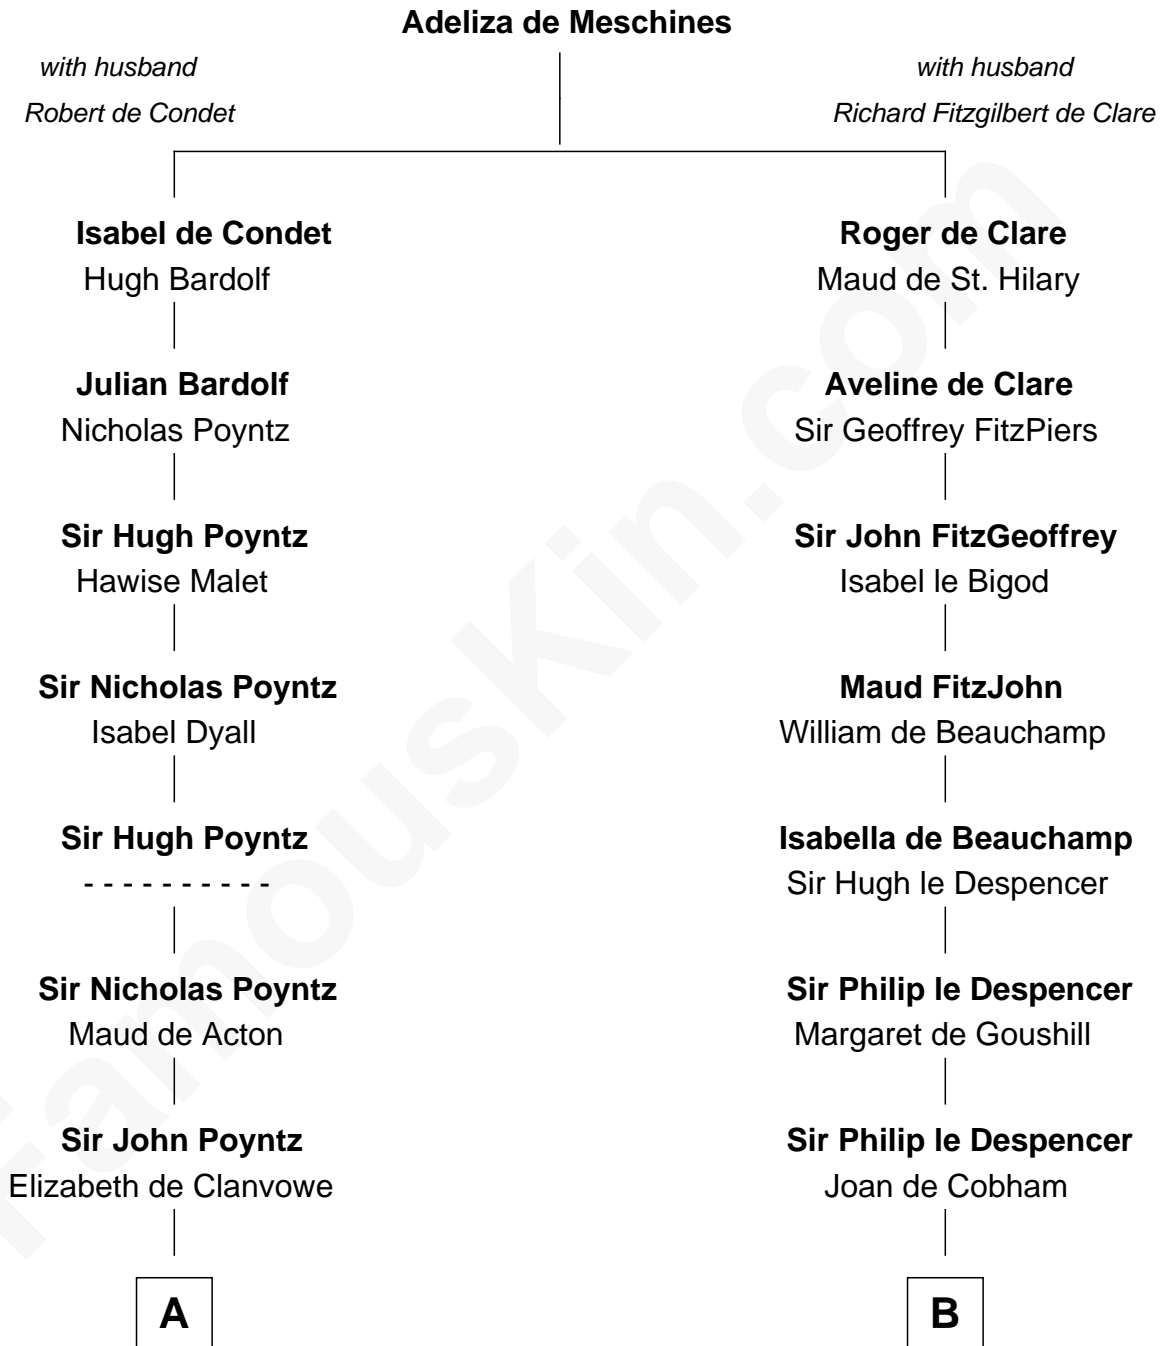

FamousKin.com

Relationship Chart of

William Greene

2nd Governor of Rhode Island

17th cousin 2 times removed of

Rev. George Burroughs

Executed for Witchcraft, Salem 1692

C

—
Samuel Greene

Mary Gorton

—
William Greene

Catharine Greene

—
William Greene

2nd Governor of Rhode Island