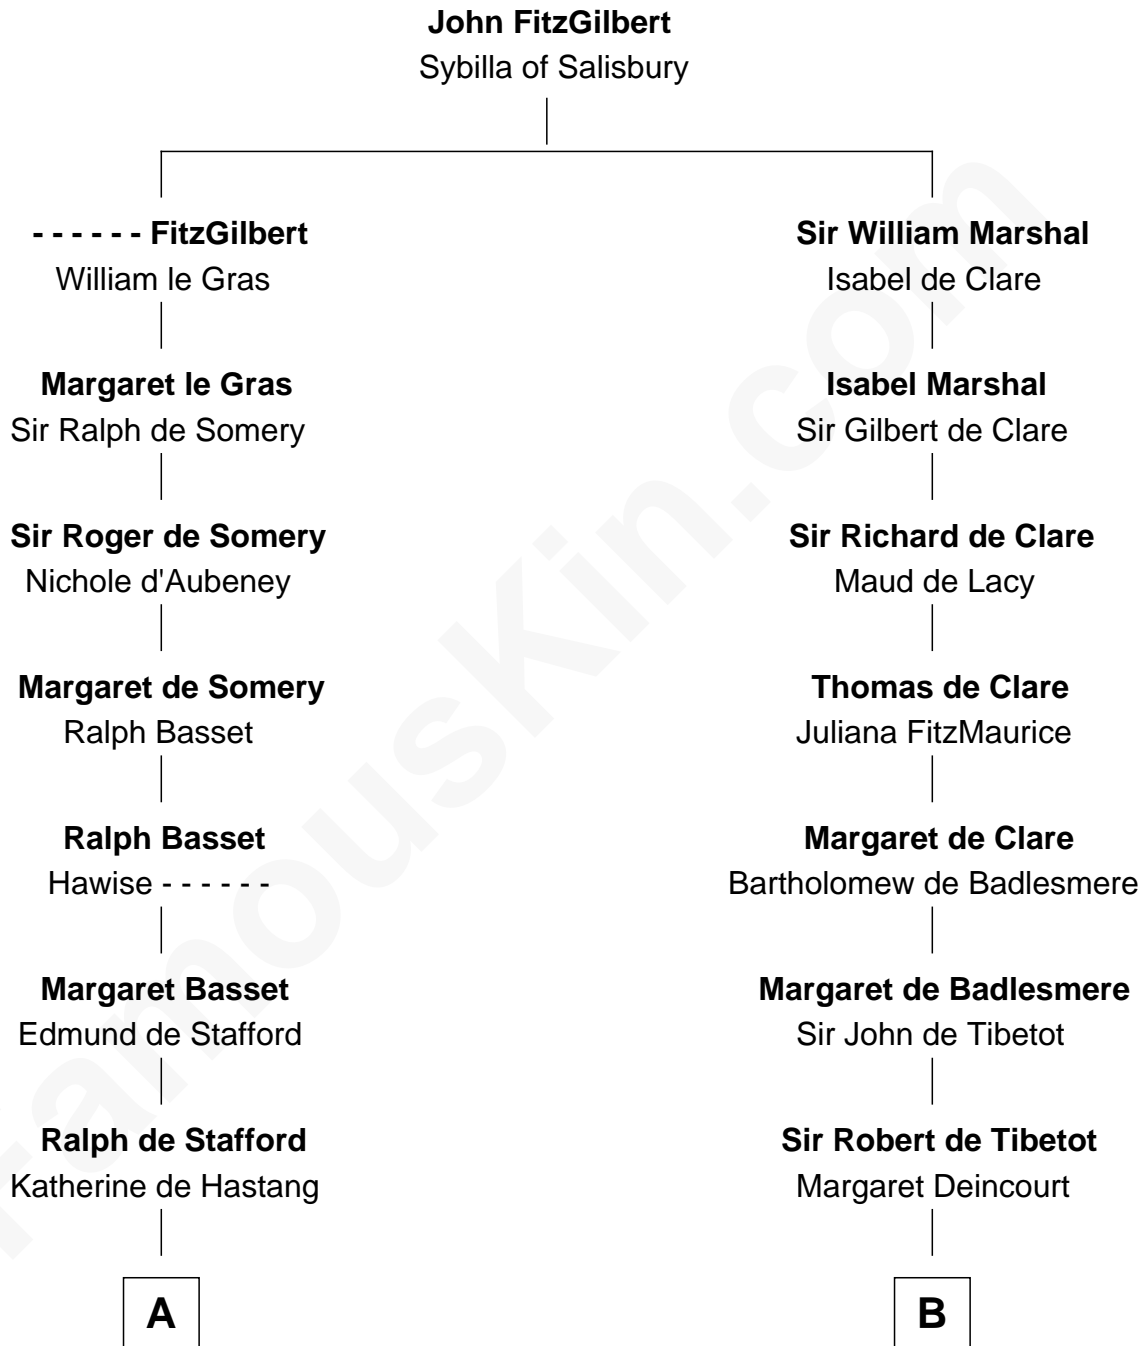

FamousKin.com Relationship Chart of William Greene

2nd Governor of Rhode Island

16th cousin 4 times removed of

Rev. George Burroughs

Executed for Witchcraft, Salem 1692

C

—
Annis Almy
John Greene

—
Samuel Greene
Mary Gorton

—
William Greene
Catharine Greene

—
William Greene
2nd Governor of Rhode Island

FamousKin.com