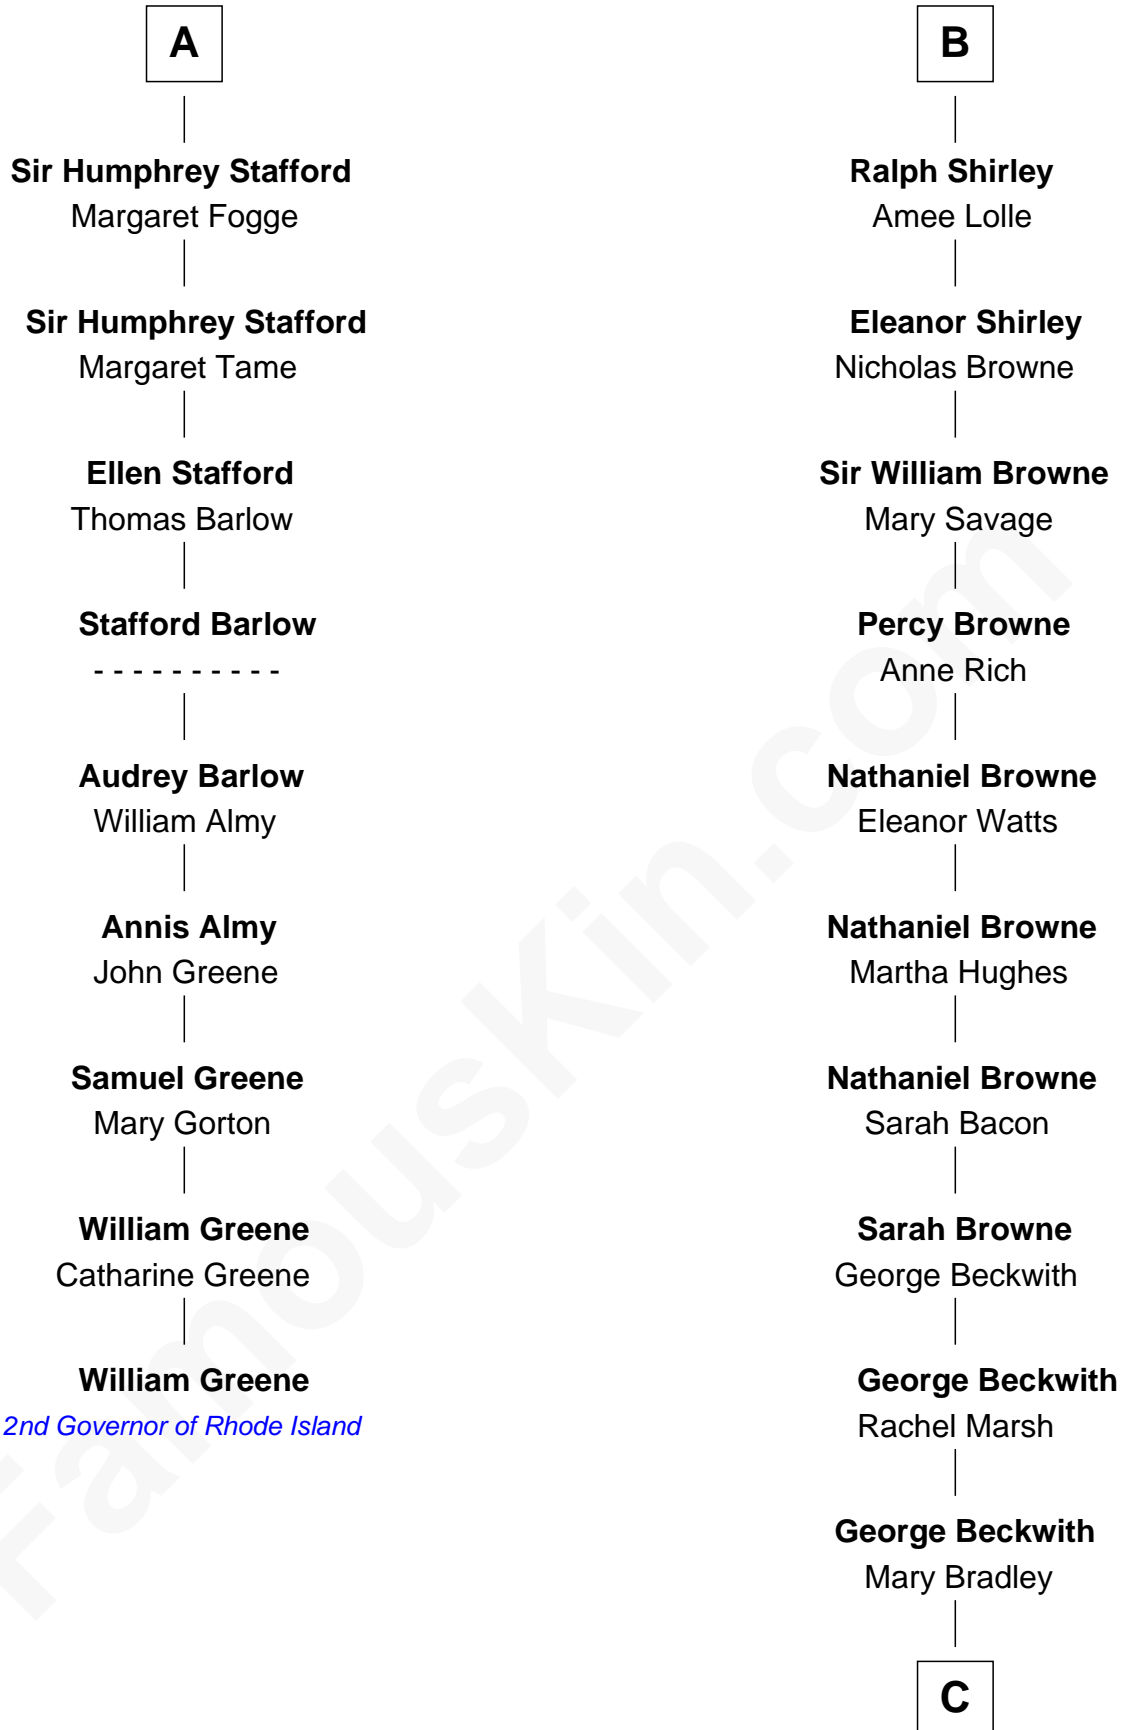

FamousKin.com

Relationship Chart of

William Greene

2nd Governor of Rhode Island

15th cousin 3 times removed of

William Henry Moore

Co-Founder, U.S. Steel and Nabisco

C

Rachael Arvilla Beckwith

Nathaniel Ford Moore

William Henry Moore

Co-Founder, U.S. Steel and Nabisco

FamousKin.com