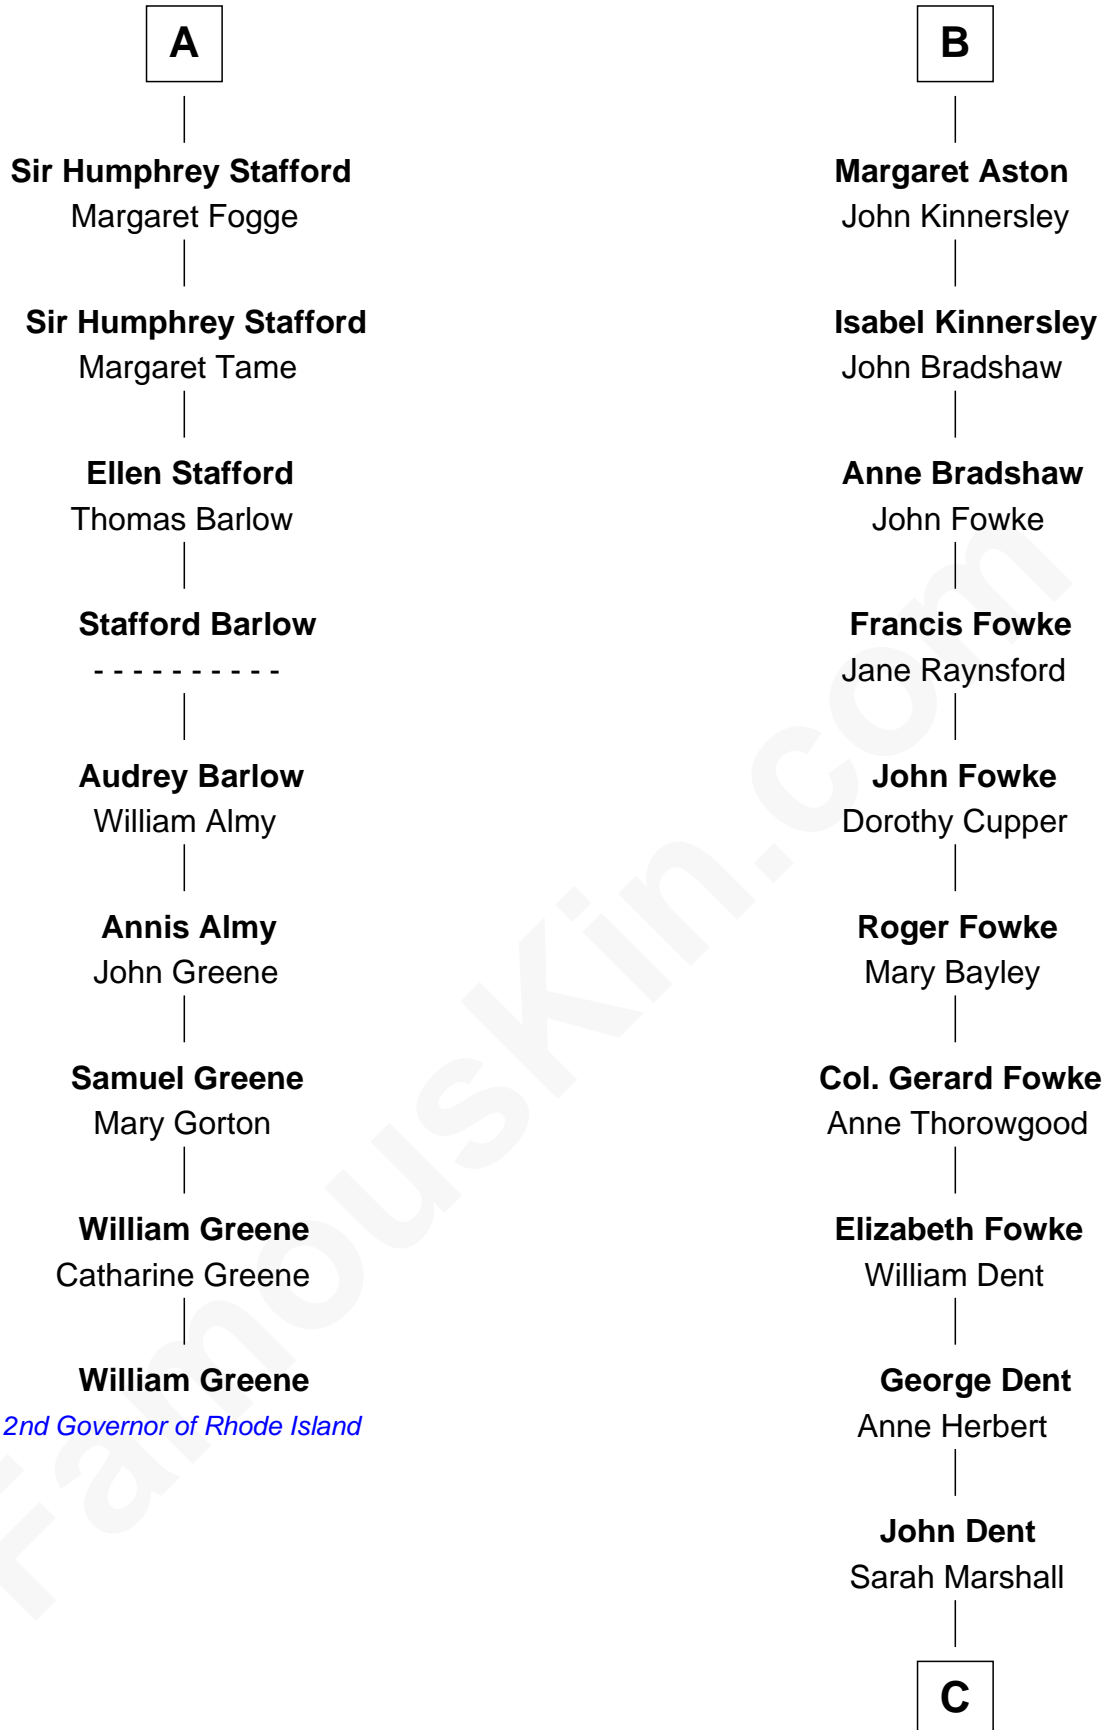

FamousKin.com Relationship Chart of **William Greene**

2nd Governor of Rhode Island

15th cousin 6 times removed of

Ben Ames Williams

Novelist and Short Story Author

C

Thomas Marshall Dent

Anne Magruder

Mary Anna Dent

James Longstreet

Sarah Jane Longstreet

Charles Bingley Ames

Sarah Marshall Ames

Daniel Webster Williams

Ben Ames Williams

Novelist and Short Story Author