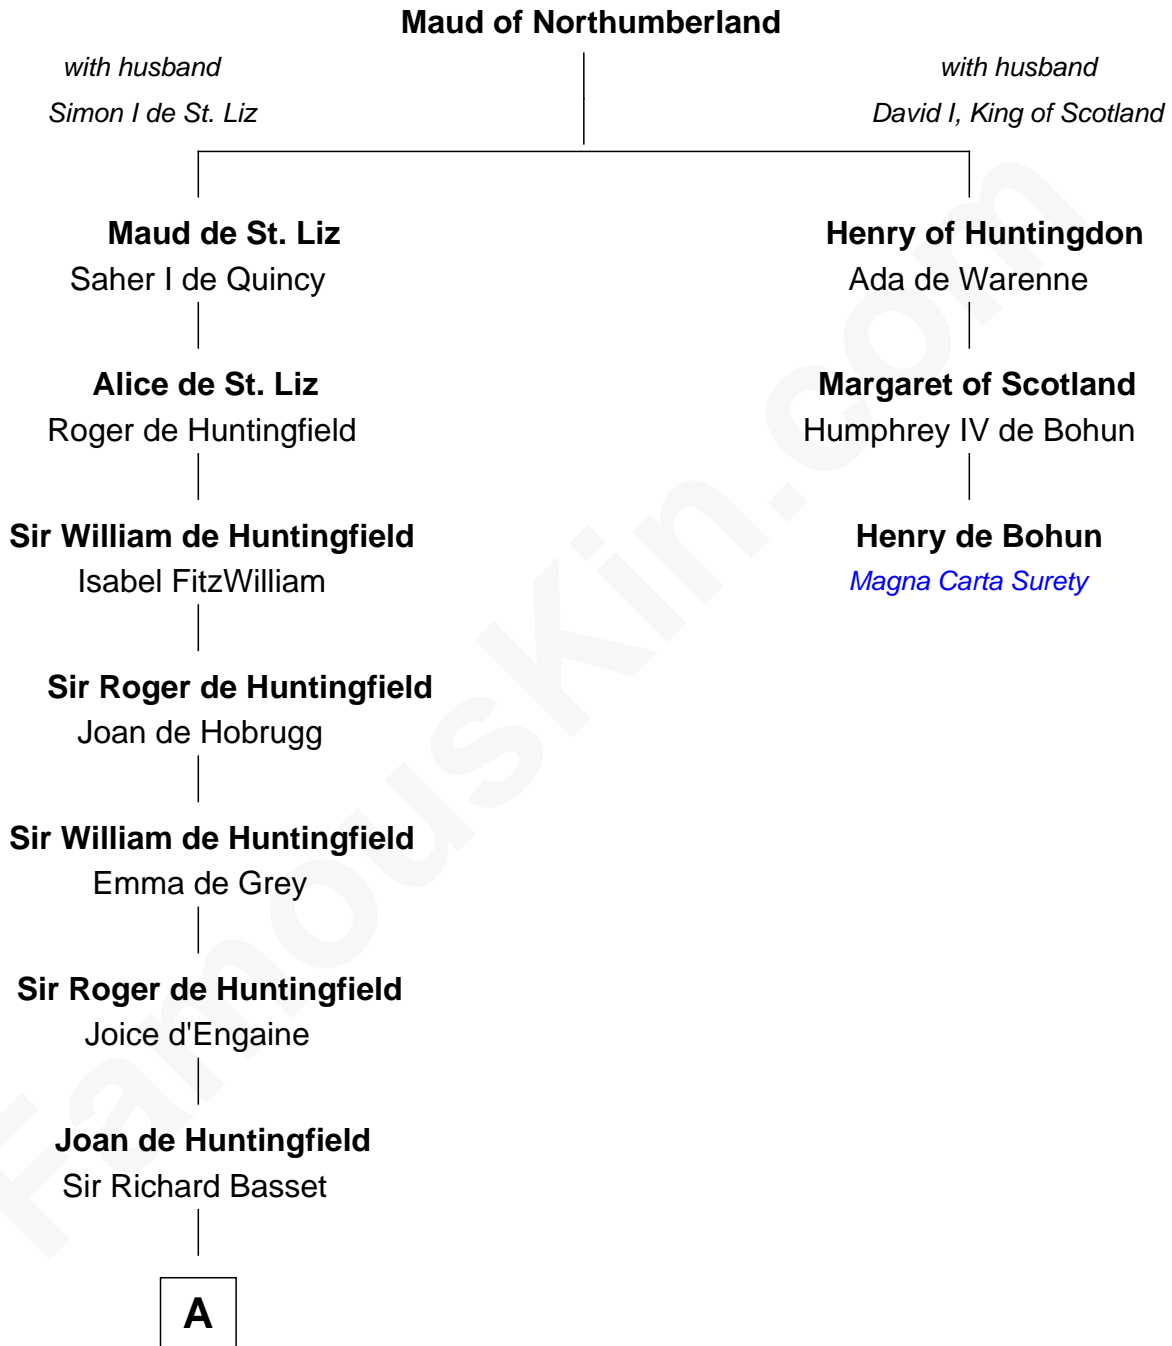

FamousKin.com Relationship Chart of William Greene

2nd Governor of Rhode Island

2nd cousin 19 times removed of

Henry de Bohun
Magna Carta Surety

B

—
Audrey Barlow

William Almy

—
Annis Almy

John Greene

—
Samuel Greene

Mary Gorton

—
William Greene

Catharine Greene

—
William Greene

2nd Governor of Rhode Island