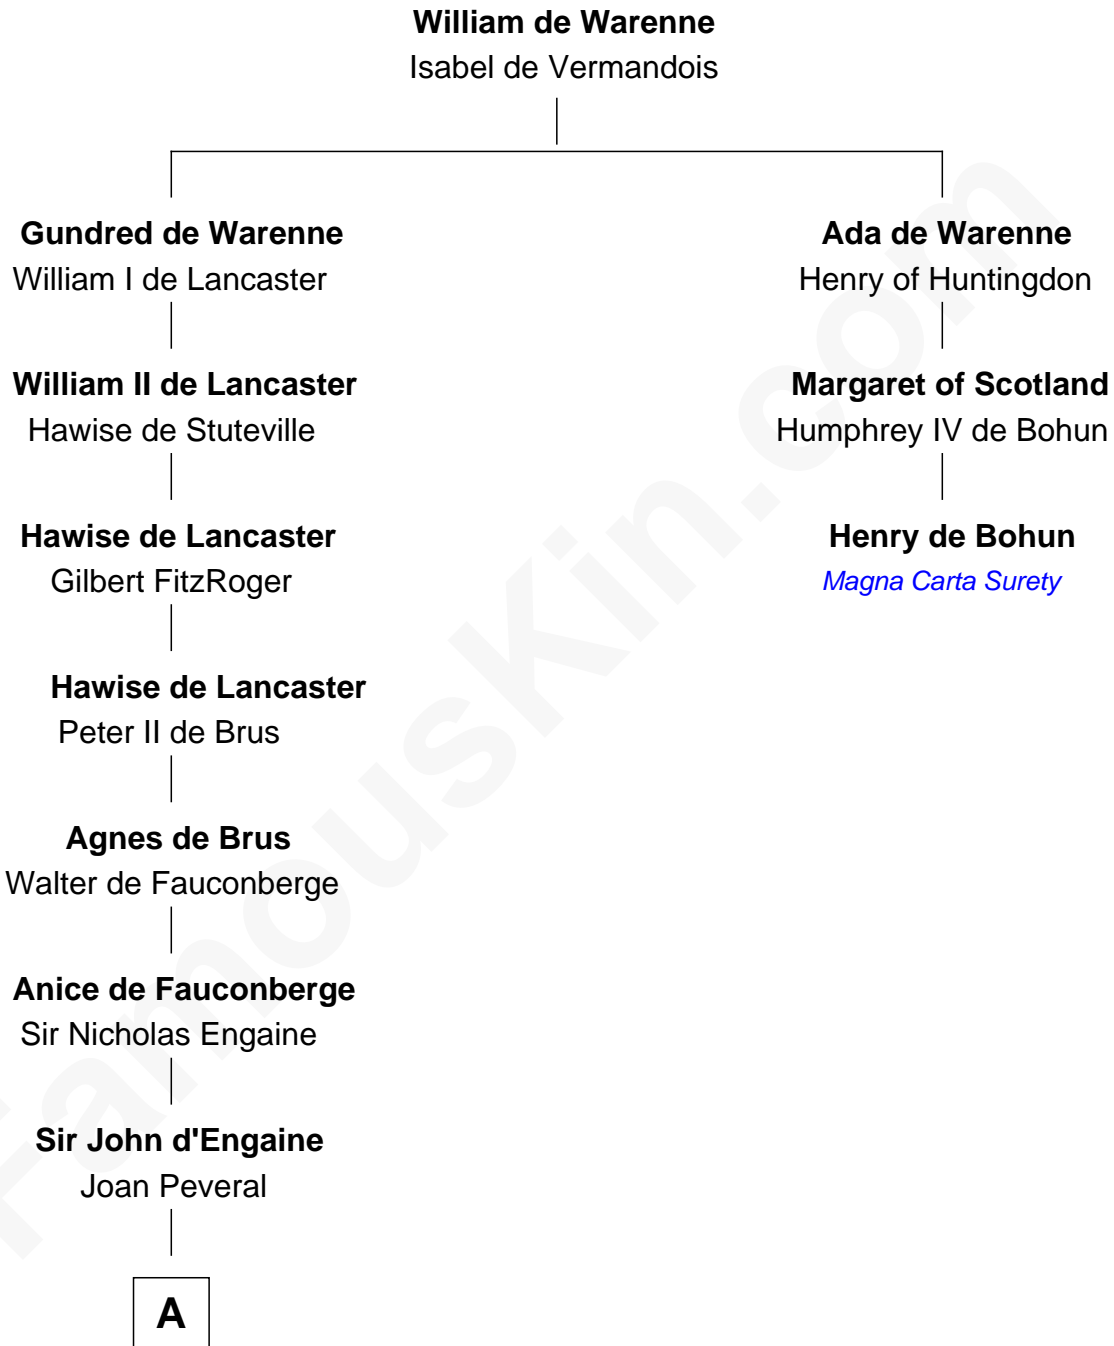

# FamousKin.com

## Relationship Chart of

### William Greene

2nd Governor of Rhode Island

2nd cousin 17 times removed of

**Henry de Bohun**  
*Magna Carta Surety*

**A**

**Elizabeth d'Engaine**  
Sir Laurence de Pabenham

**Katherine Pabenham**  
Sir Thomas Aylesbury

**Eleanor Aylesbury**  
Sir Humphrey Stafford

**Humphrey Stafford**  
Katherine Fray

**Sir Humphrey Stafford**  
Margaret Fogge

**Sir Humphrey Stafford**  
Margaret Tame

**Ellen Stafford**  
Thomas Barlow