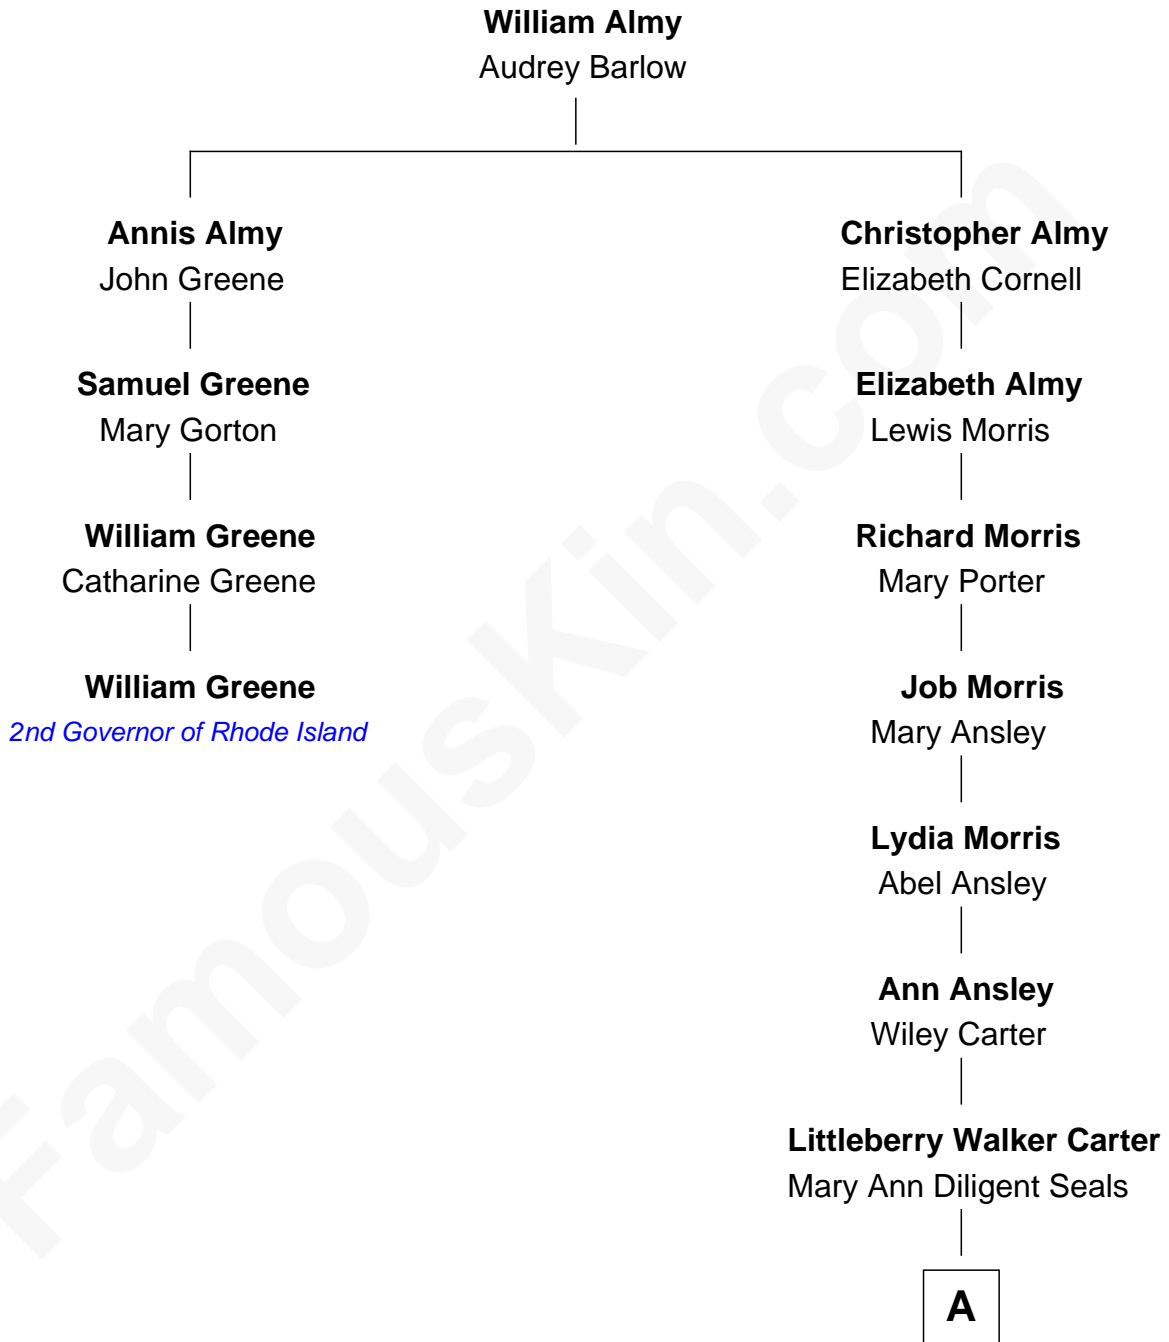

FamousKin.com

Relationship Chart of

William Greene

2nd Governor of Rhode Island

3rd cousin 6 times removed of

Jimmy Carter
39th U.S. President

A

William Archibald Carter

Nina Pratt

Earl Carter

Lillian Gordy

Jimmy Carter

39th U.S. President

FamousKin.com