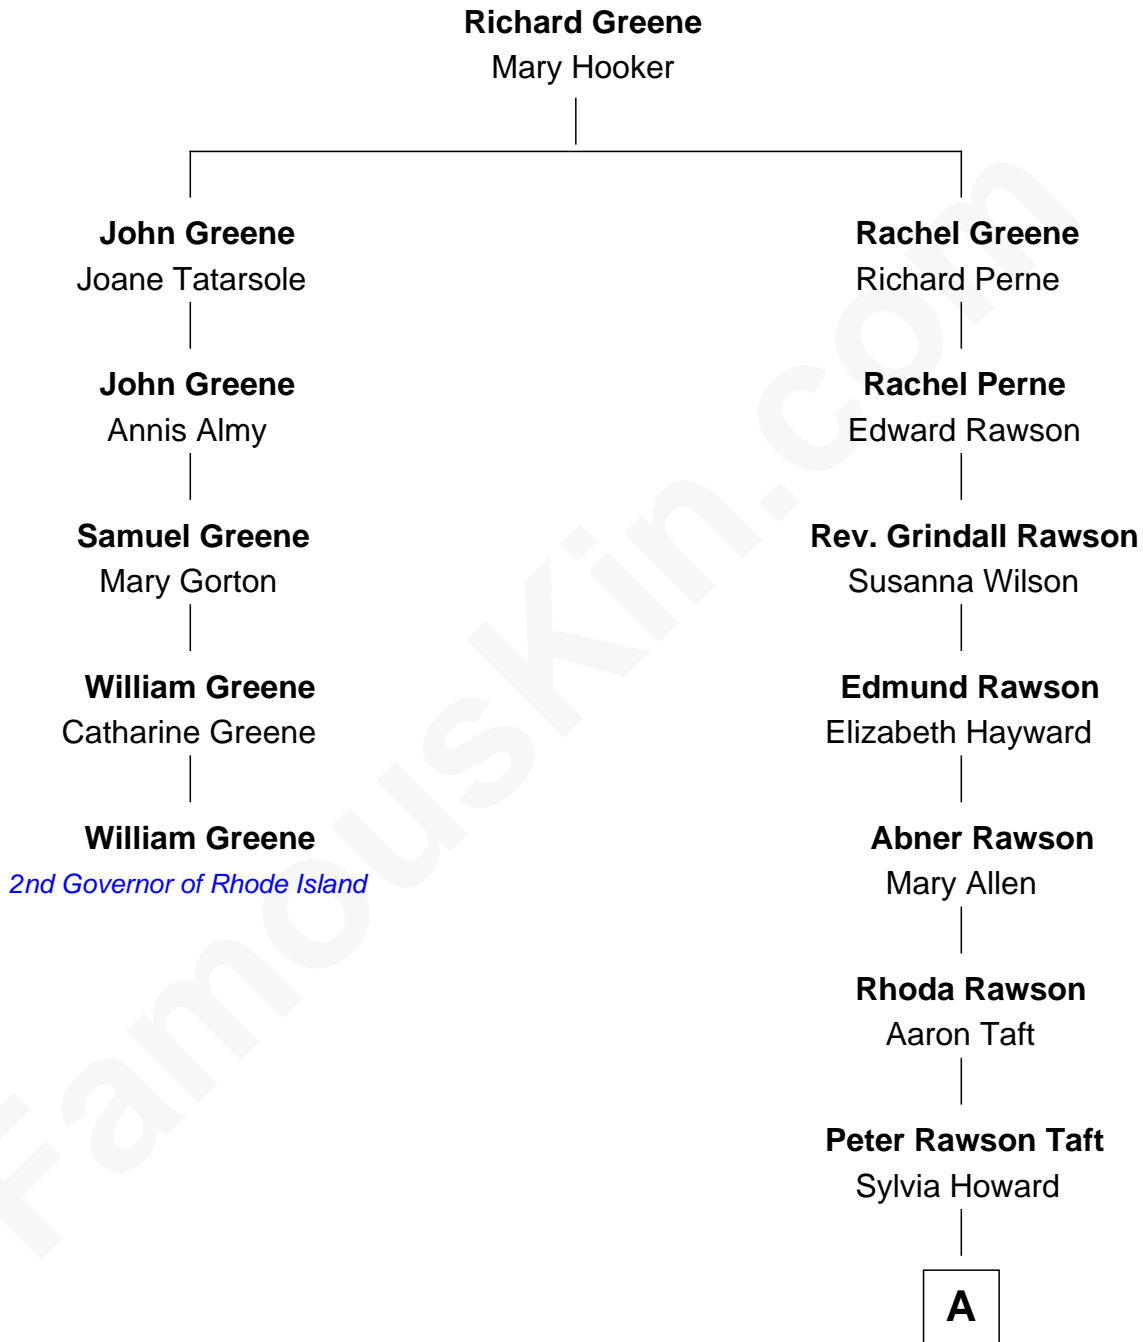

# FamousKin.com Relationship Chart of

**William Greene**

*2nd Governor of Rhode Island*

4th cousin 4 times removed of

**William Howard Taft**

*27th U.S. President*

A

Alphonso Taft  
Louisa Maria Torrey

William Howard Taft  
*27th U.S. President*

FamousKin.com