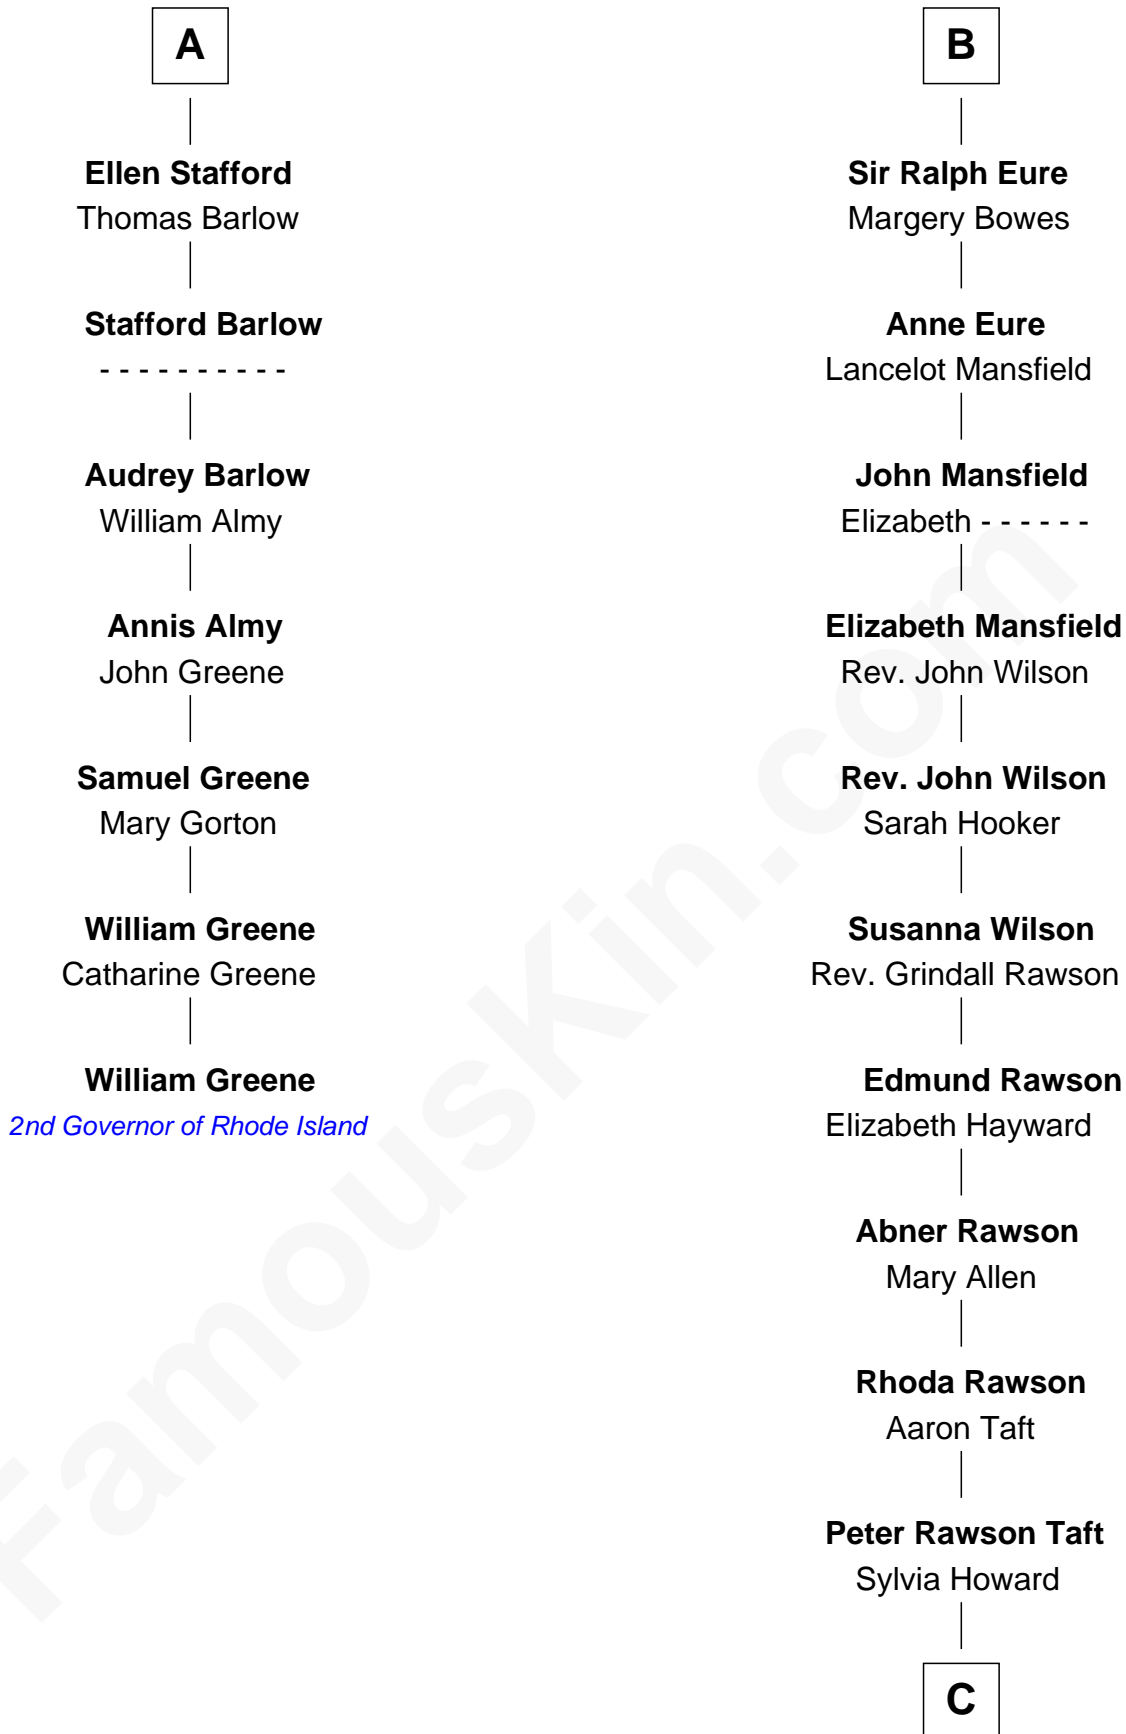

FamousKin.com

Relationship Chart of

William Greene

2nd Governor of Rhode Island

13th cousin 5 times removed of

William Howard Taft

27th U.S. President

C

Alphonso Taft
Louisa Maria Torrey

William Howard Taft
27th U.S. President

FamousKin.com